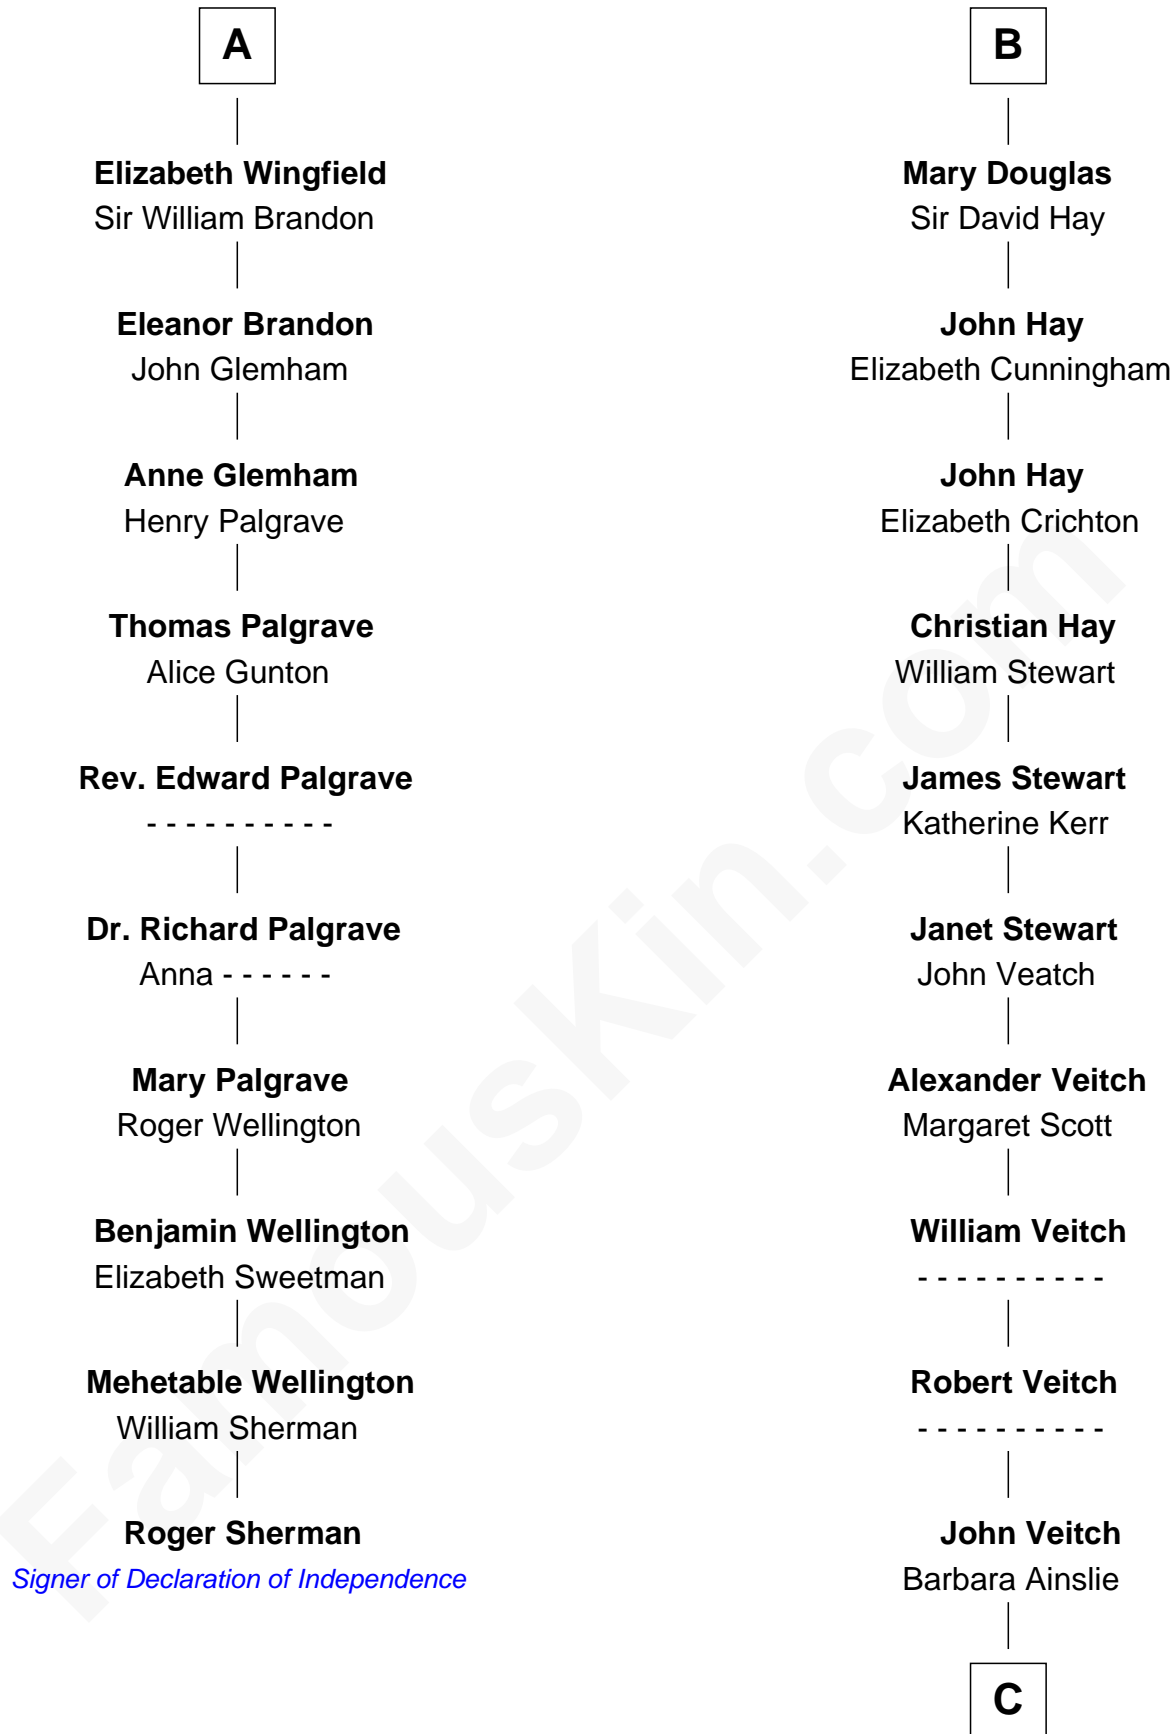

## Relationship Chart of

### Roger Sherman

*Signer of the Declaration of Independence*

**16th cousin 4 times removed of**

### Noel Coward

*Playwright, Actor, and Songwriter*

**C**

Henry Veitch

Margaret Harrison

Henry Gordon Veitch

Mary Kathleen Synch

Violet Agnes Veitch