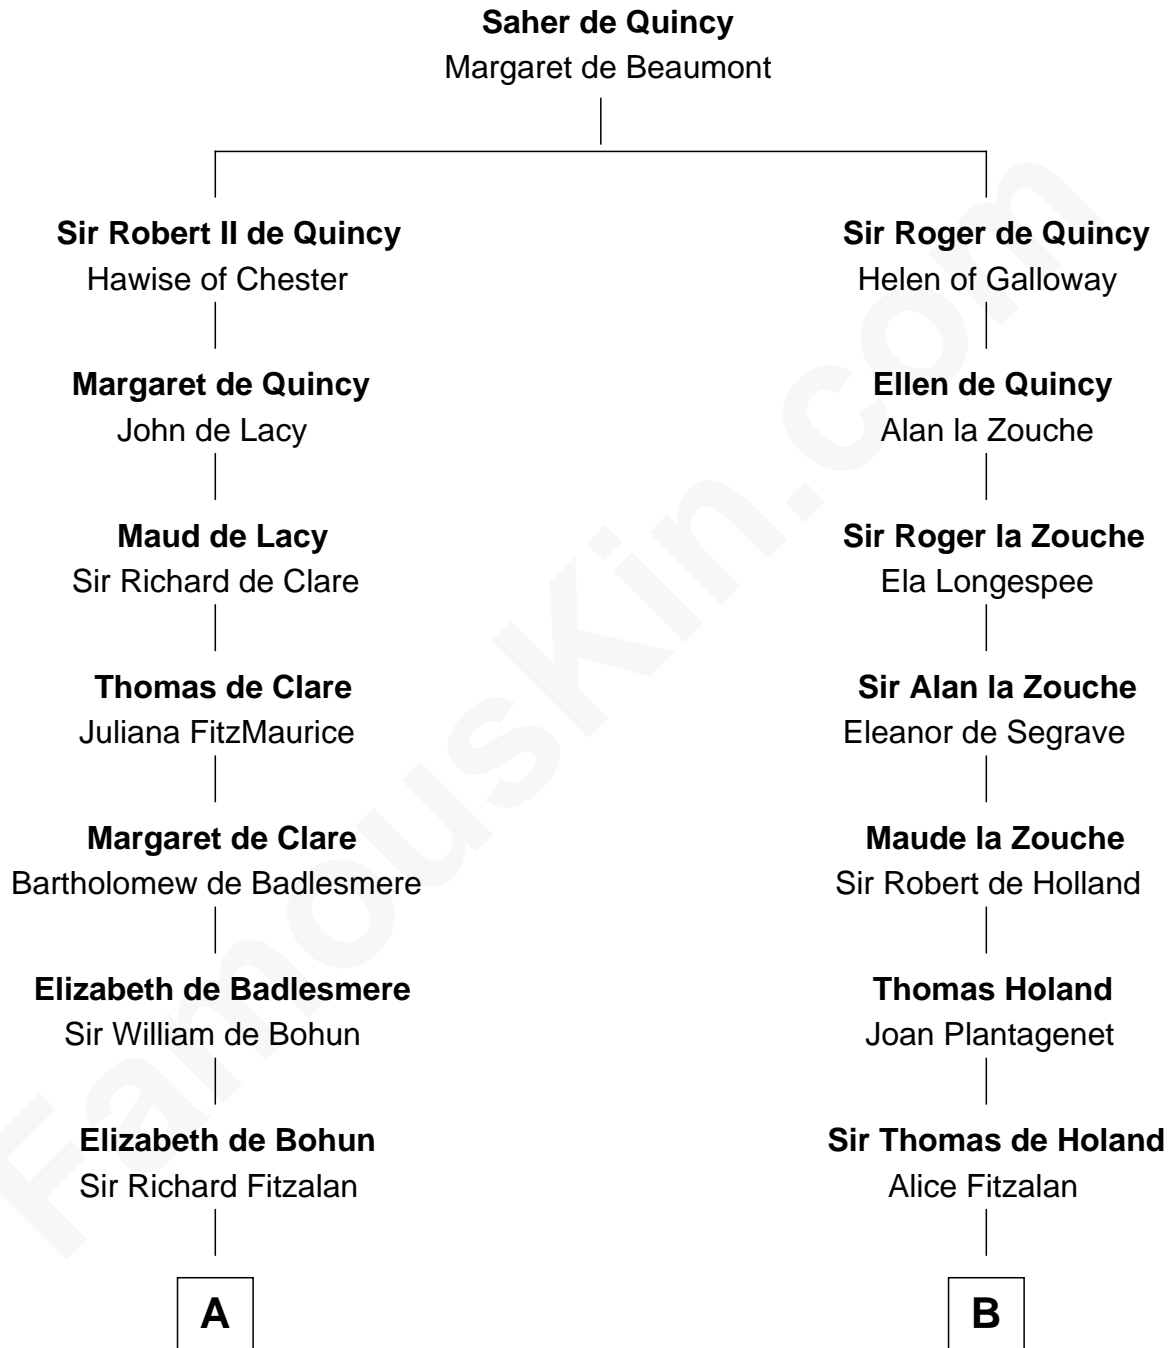

FamousKin.com

Relationship Chart of

Roger Sherman

Signer of the Declaration of Independence

18th cousin 3 times removed of

Noel Coward

Playwright, Actor, and Songwriter

C

Mehetable Wellington

William Sherman

Roger Sherman

Signer of Declaration of Independence

D

John Veitch

Barbara Ainslie

Henry Veitch

Margaret Harrison

Henry Gordon Veitch

Mary Kathleen Synch

Violet Agnes Veitch

Arthur Sabin Coward

Noel Coward

Playwright, Actor, and Songwriter