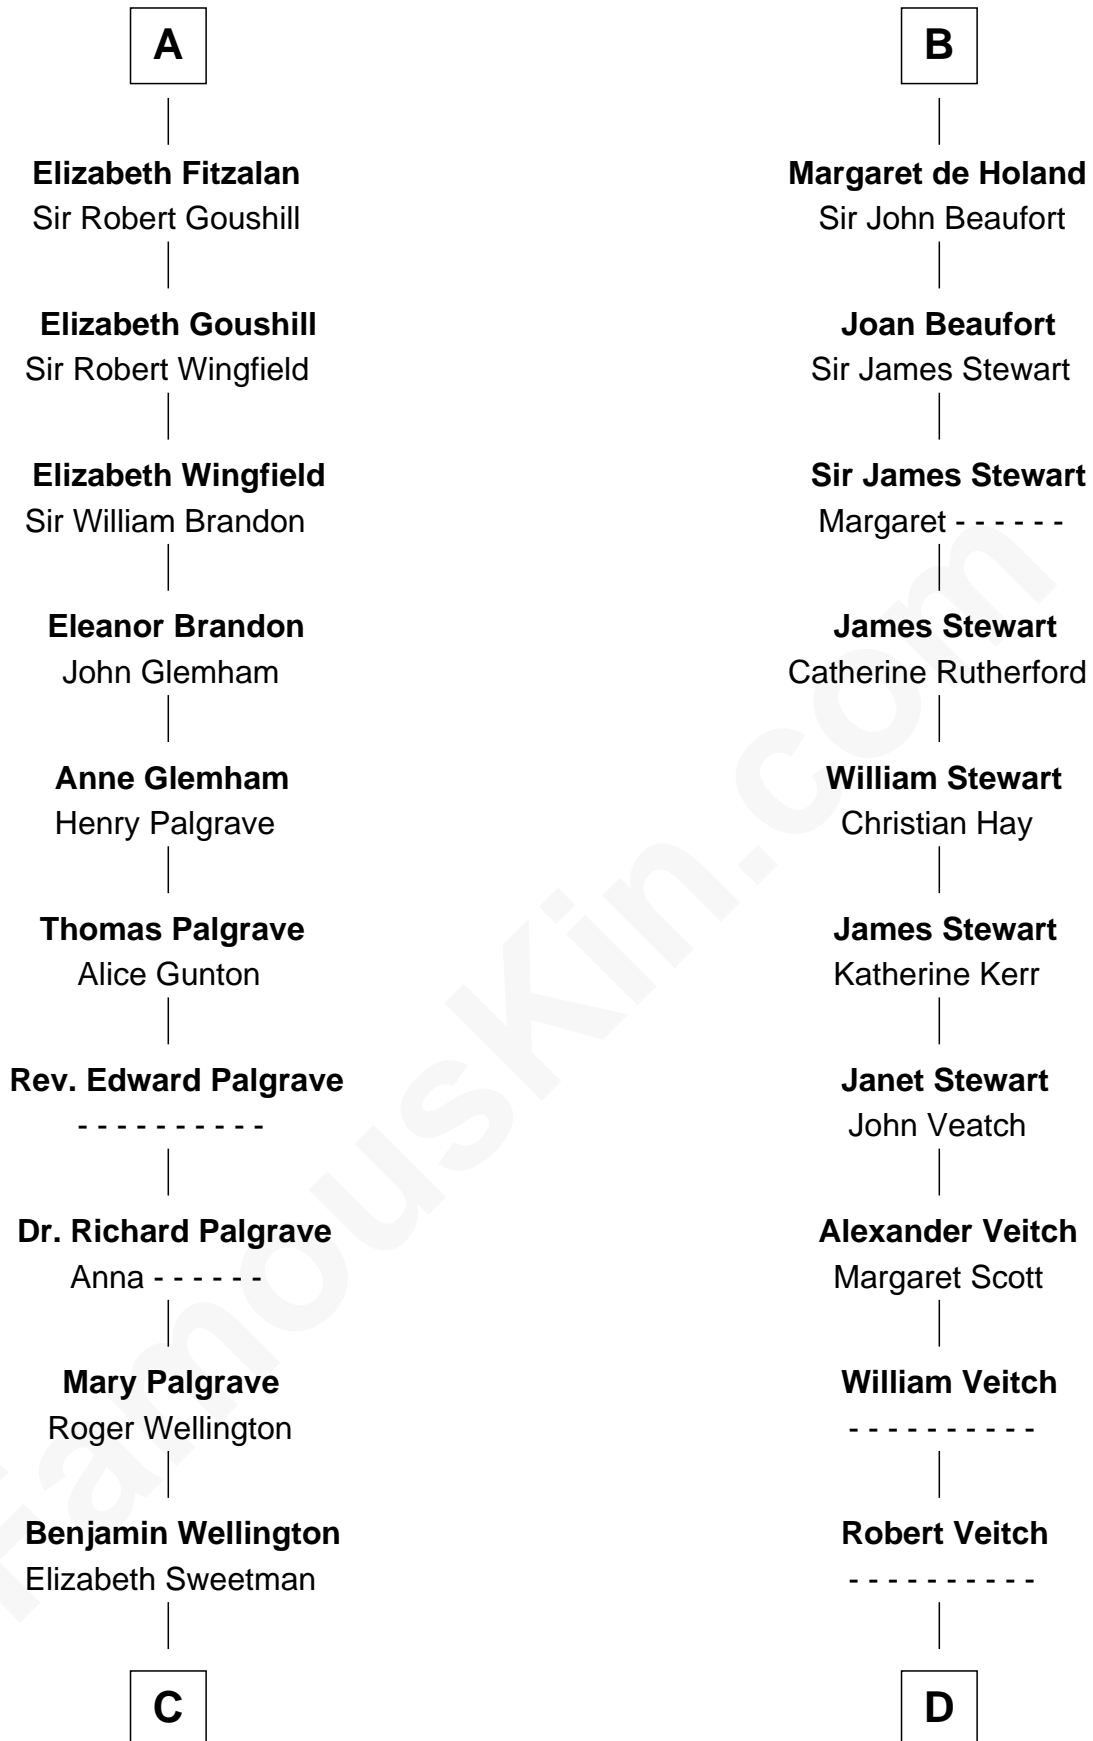

FamousKin.com

Relationship Chart of

Roger Sherman

Signer of the Declaration of Independence

18th cousin 3 times removed of

Noel Coward

Playwright, Actor, and Songwriter

C

Mehetable Wellington

William Sherman

Roger Sherman

Signer of Declaration of Independence

D

John Veitch

Barbara Ainslie

Henry Veitch

Margaret Harrison

Henry Gordon Veitch

Mary Kathleen Synch

Violet Agnes Veitch

Arthur Sabin Coward

Noel Coward

Playwright, Actor, and Songwriter