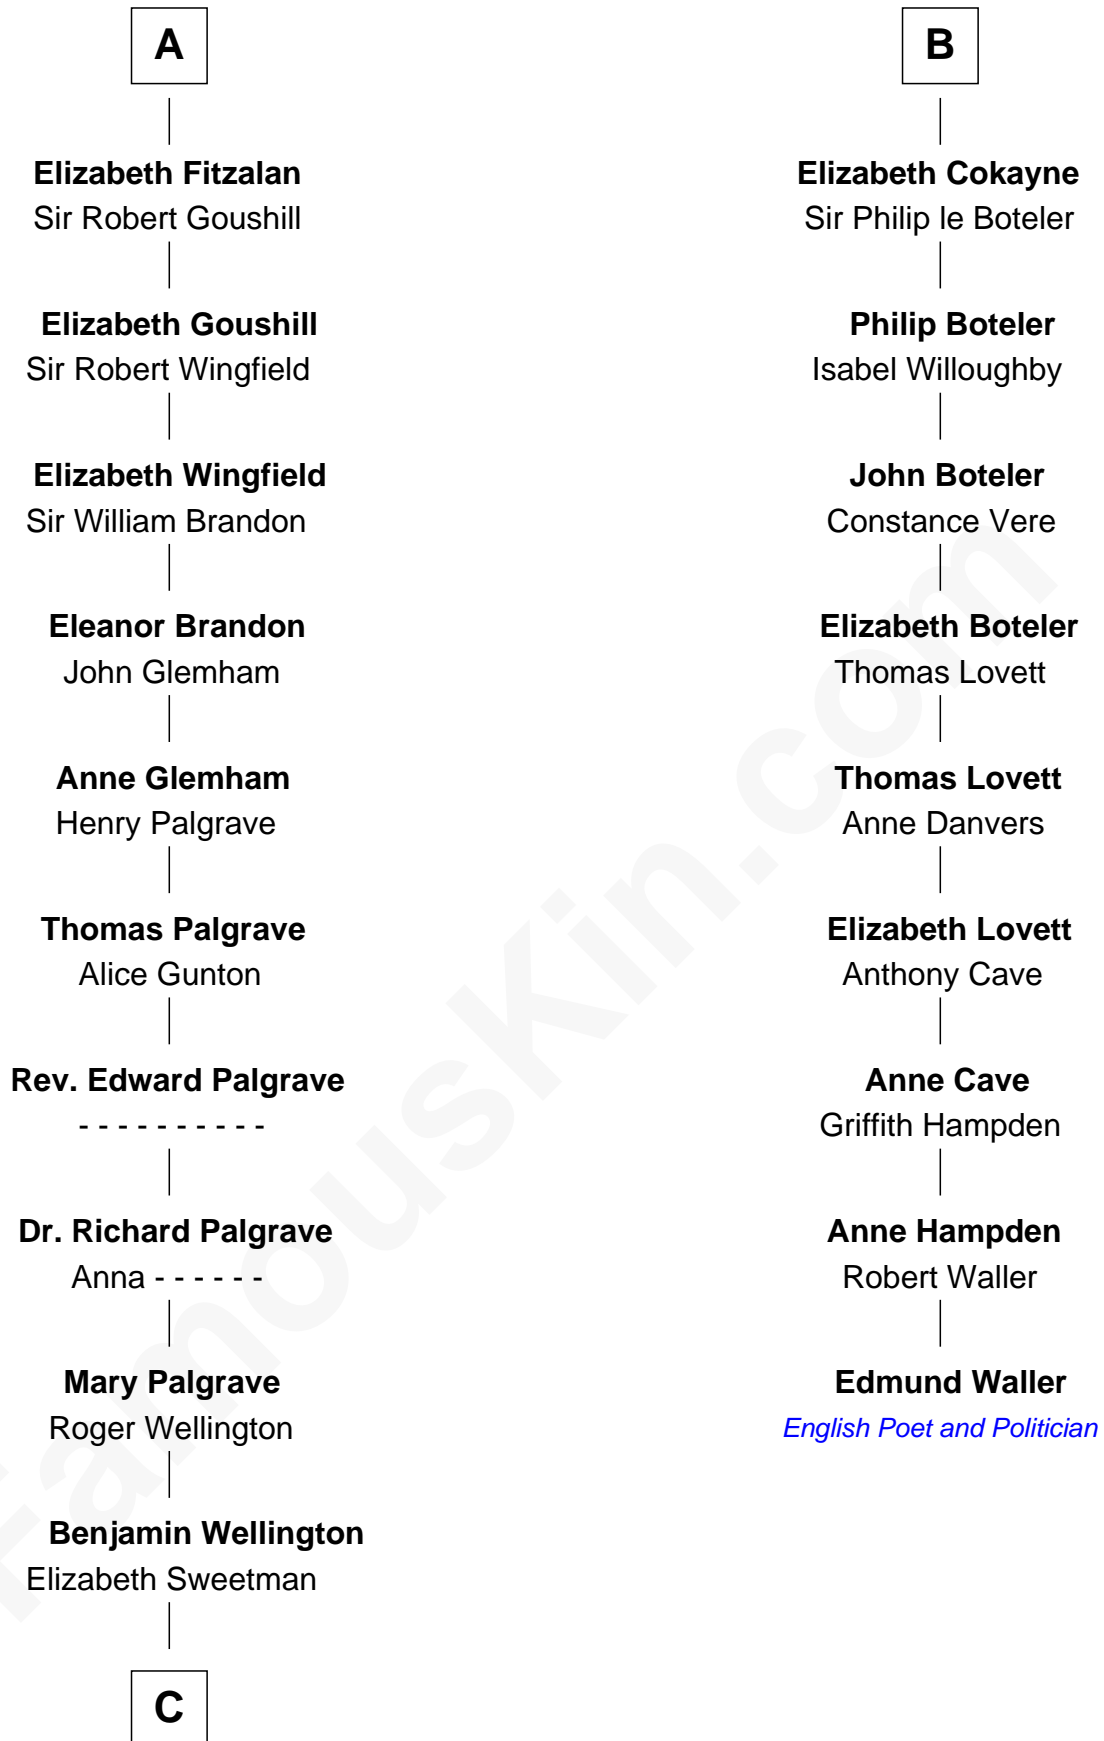

FamousKin.com

Relationship Chart of

Roger Sherman

Signer of the Declaration of Independence

15th cousin 3 times removed of

Edmund Waller

English Poet and Politician

Roger le Bigod

Ida de Tony

C

—
Mehetable Wellington

William Sherman

—
Roger Sherman

Signer of Declaration of Independence

FamousKin.com