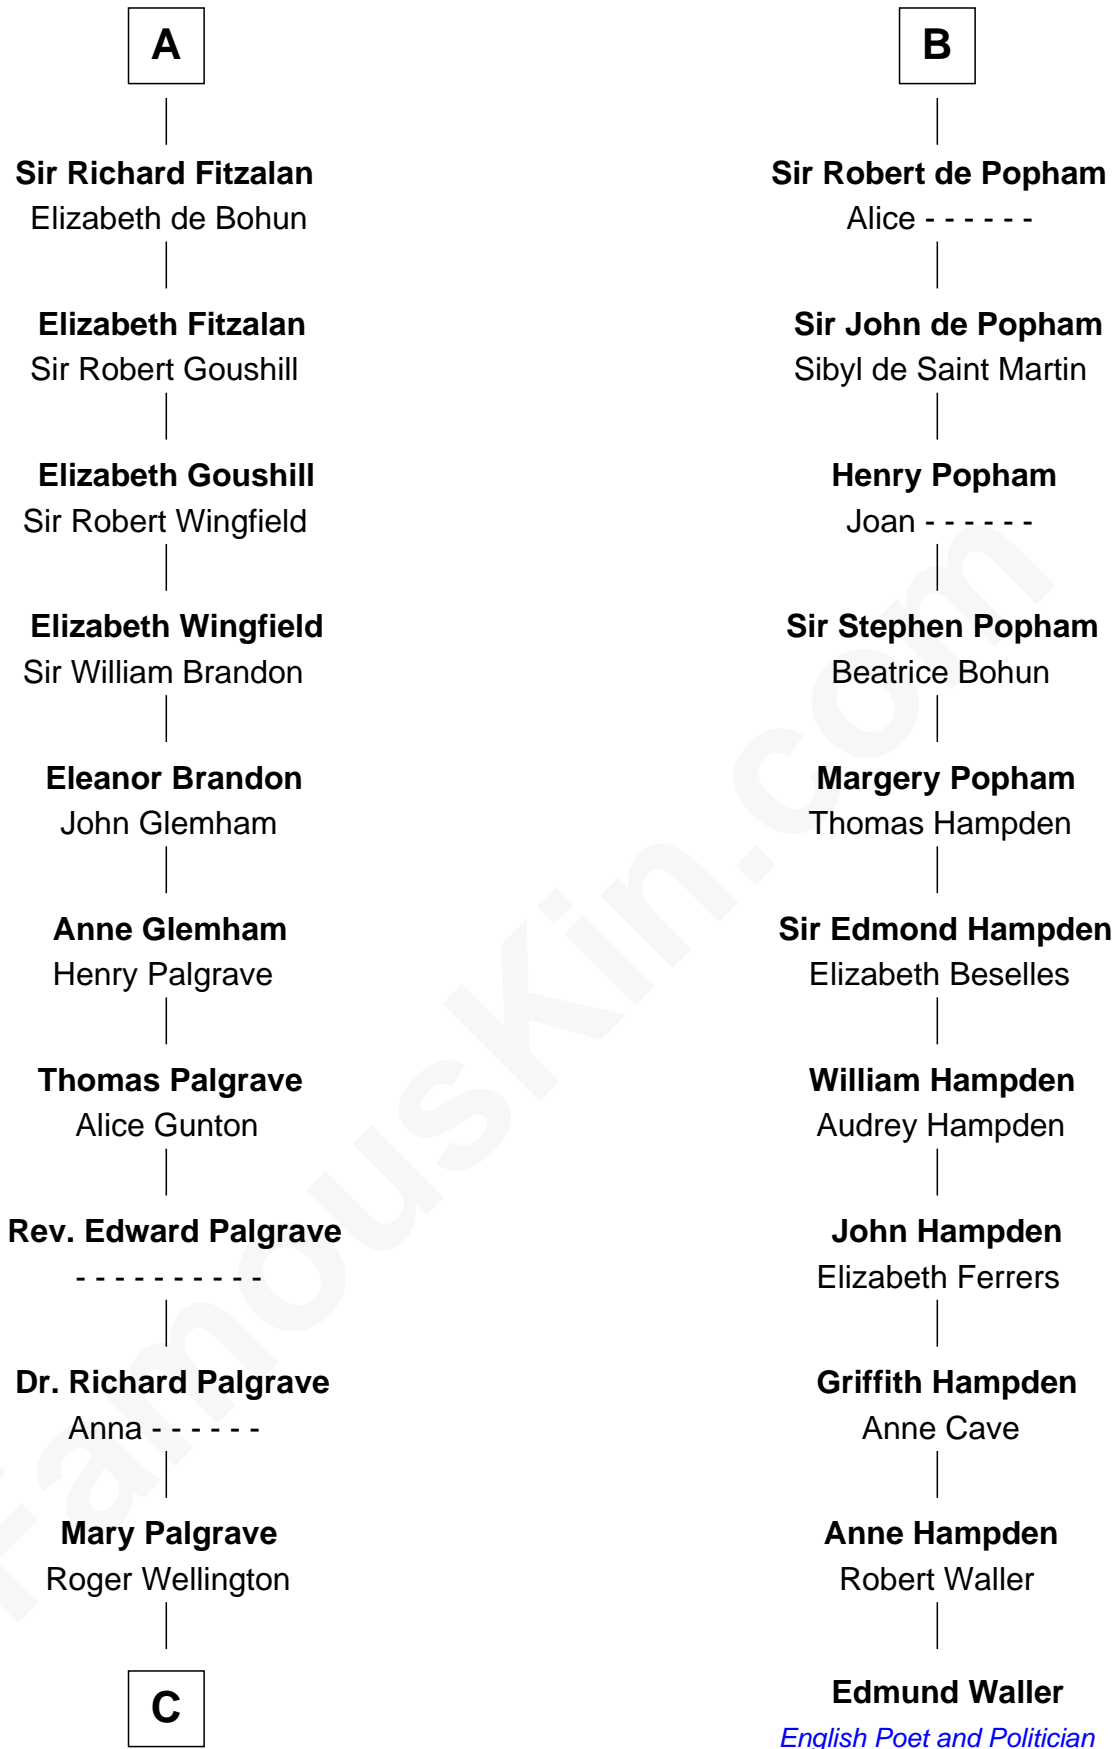

### Roger Sherman

*Signer of the Declaration of Independence*

17th cousin 2 times removed of

**Edmund Waller**

*English Poet and Politician*

### Gundred de Warenne

*with husband*  
Roger de Newburgh

*with husband*  
William I de Lancaster

**Waleran de Newburgh**

Alice de Harcourt

**Avice of Lancaster**

Richard de Morville

**Alice de Newburgh**

Henry Plantagenet

**Sir Oliver la Zouche**

-----

**Eleanor Plantagenet**

Richard Fitzalan

**la Zouche**

Sir John de Popham

**A**

**B**

**C**

—  
**Benjamin Wellington**

Elizabeth Sweetman

—  
**Mehetable Wellington**

William Sherman

—  
**Roger Sherman**

*Signer of Declaration of Independence*