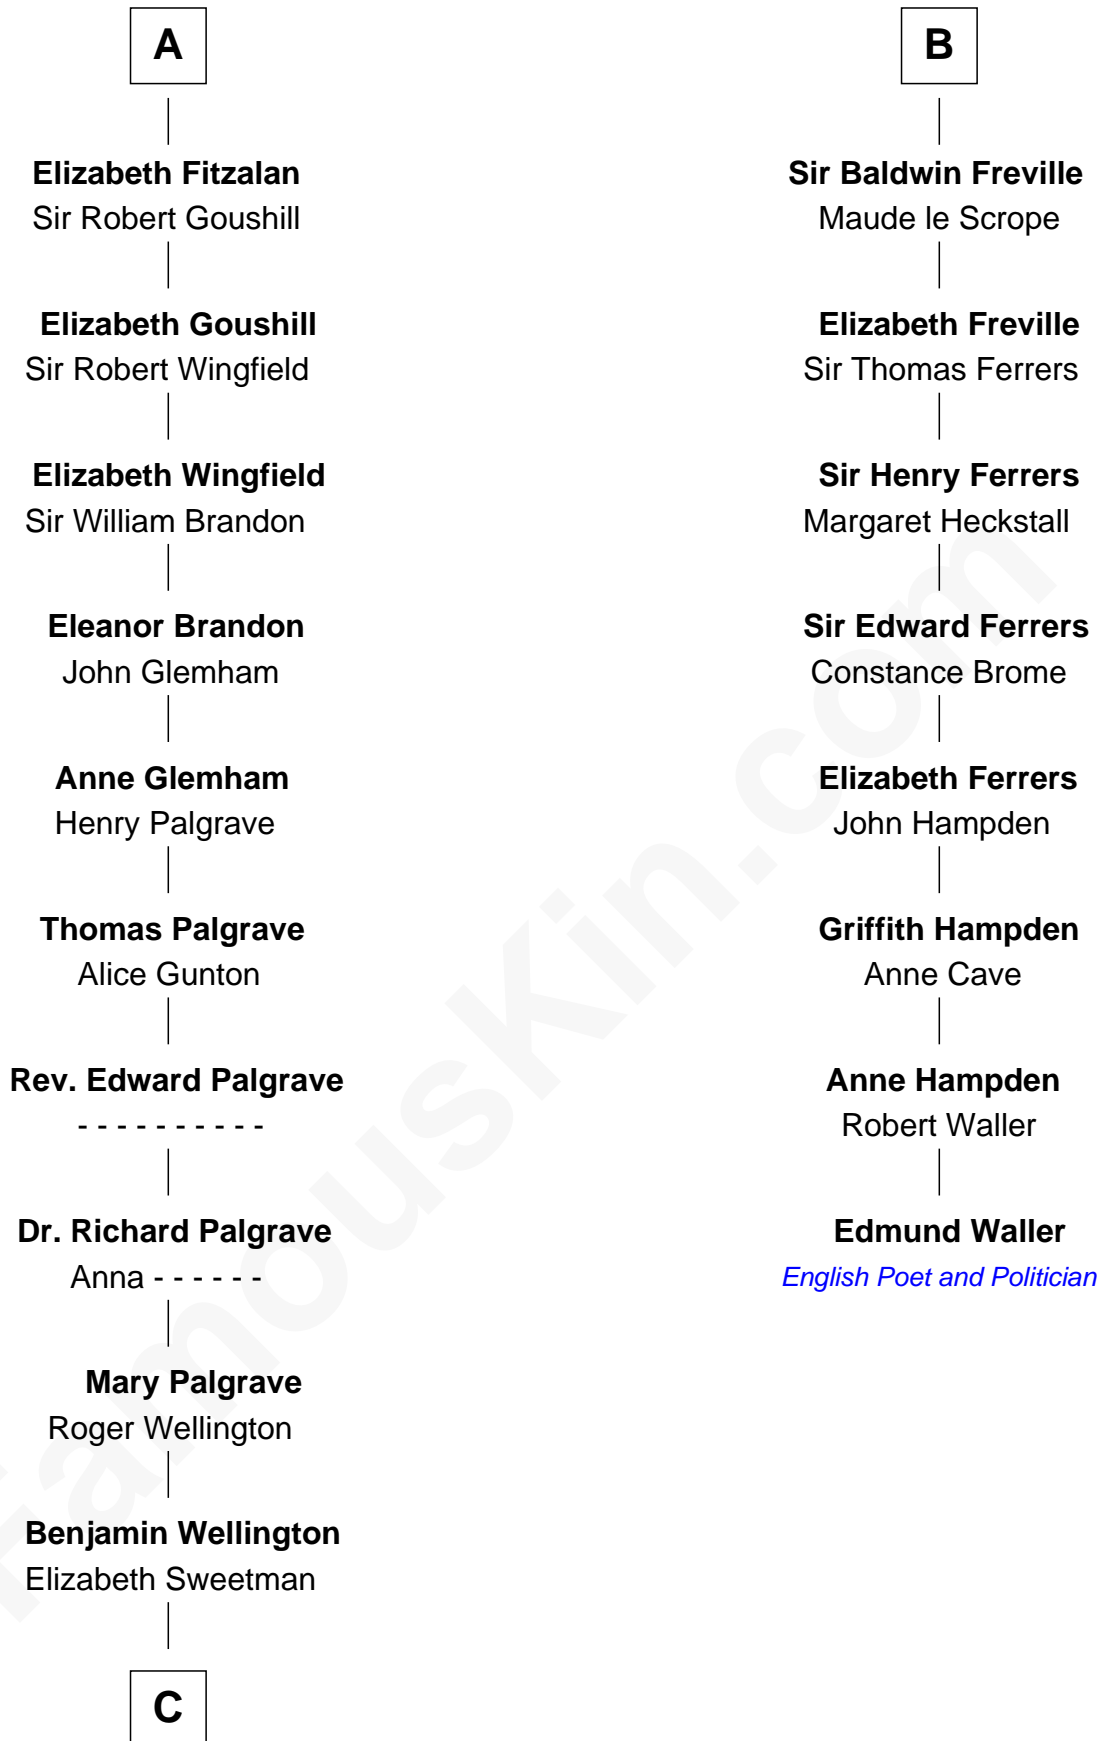

FamousKin.com

Relationship Chart of

Roger Sherman

Signer of the Declaration of Independence

14th cousin 4 times removed of

Edmund Waller

English Poet and Politician

C

—
Mehetable Wellington

William Sherman

—
Roger Sherman

Signer of Declaration of Independence

FamousKin.com