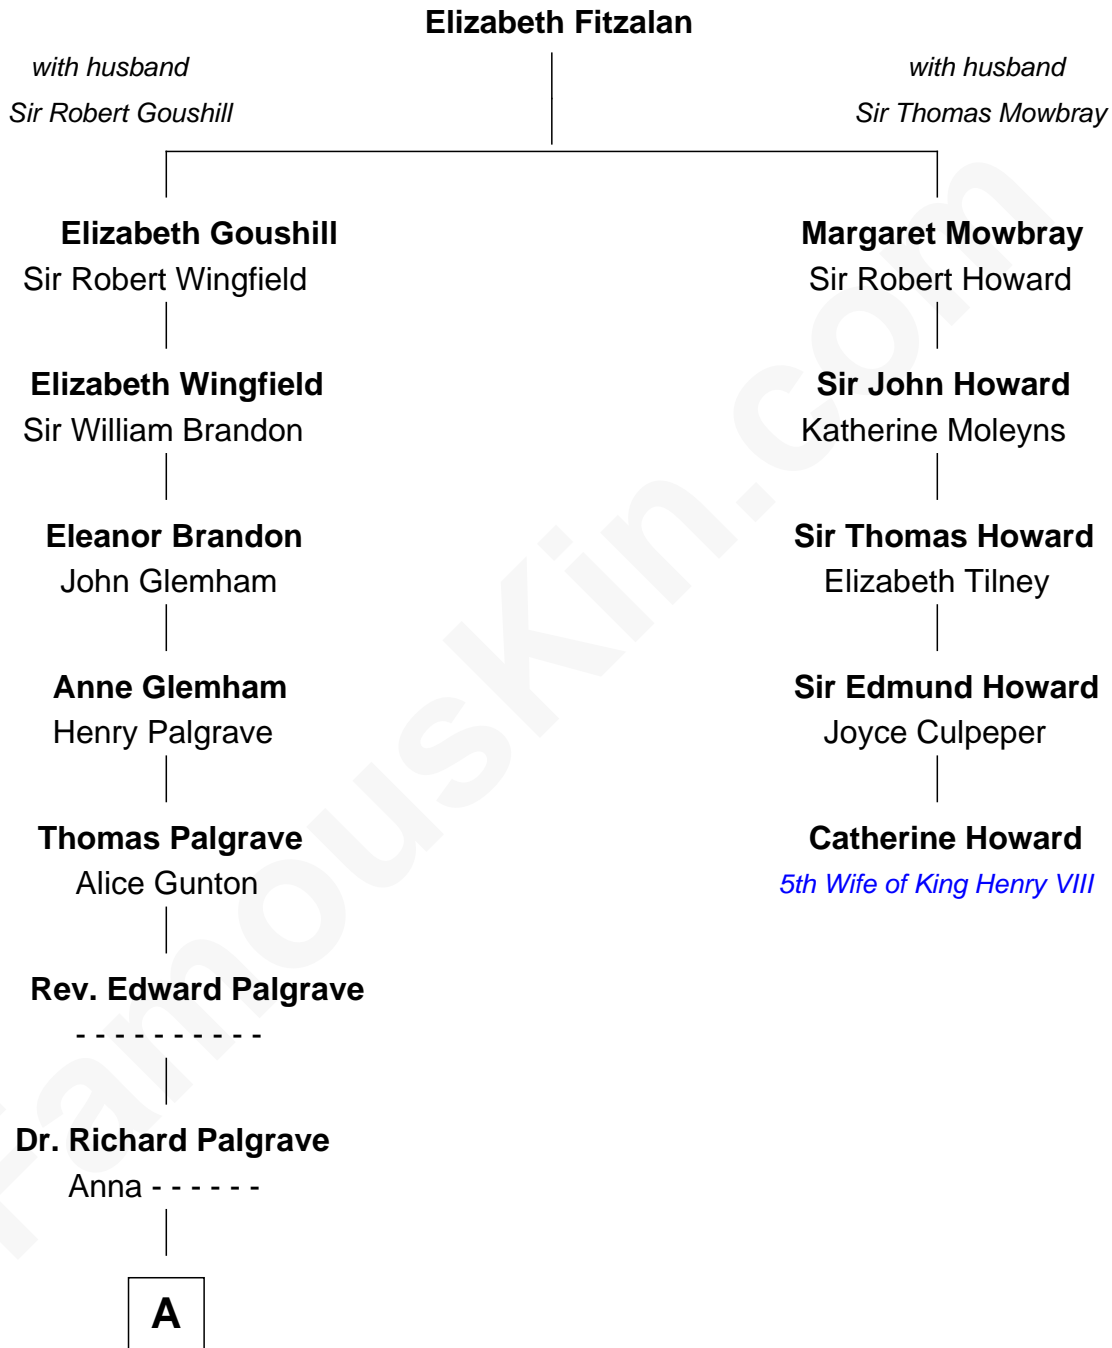

FamousKin.com

Relationship Chart of

Roger Sherman

Signer of the Declaration of Independence

4th cousin 6 times removed of

Catherine Howard

5th Wife of King Henry VIII

A

—
Mary Palgrave
Roger Wellington

—
Benjamin Wellington
Elizabeth Sweetman

—
Mehetable Wellington
William Sherman

—
Roger Sherman
Signer of Declaration of Independence

FamousKin.com