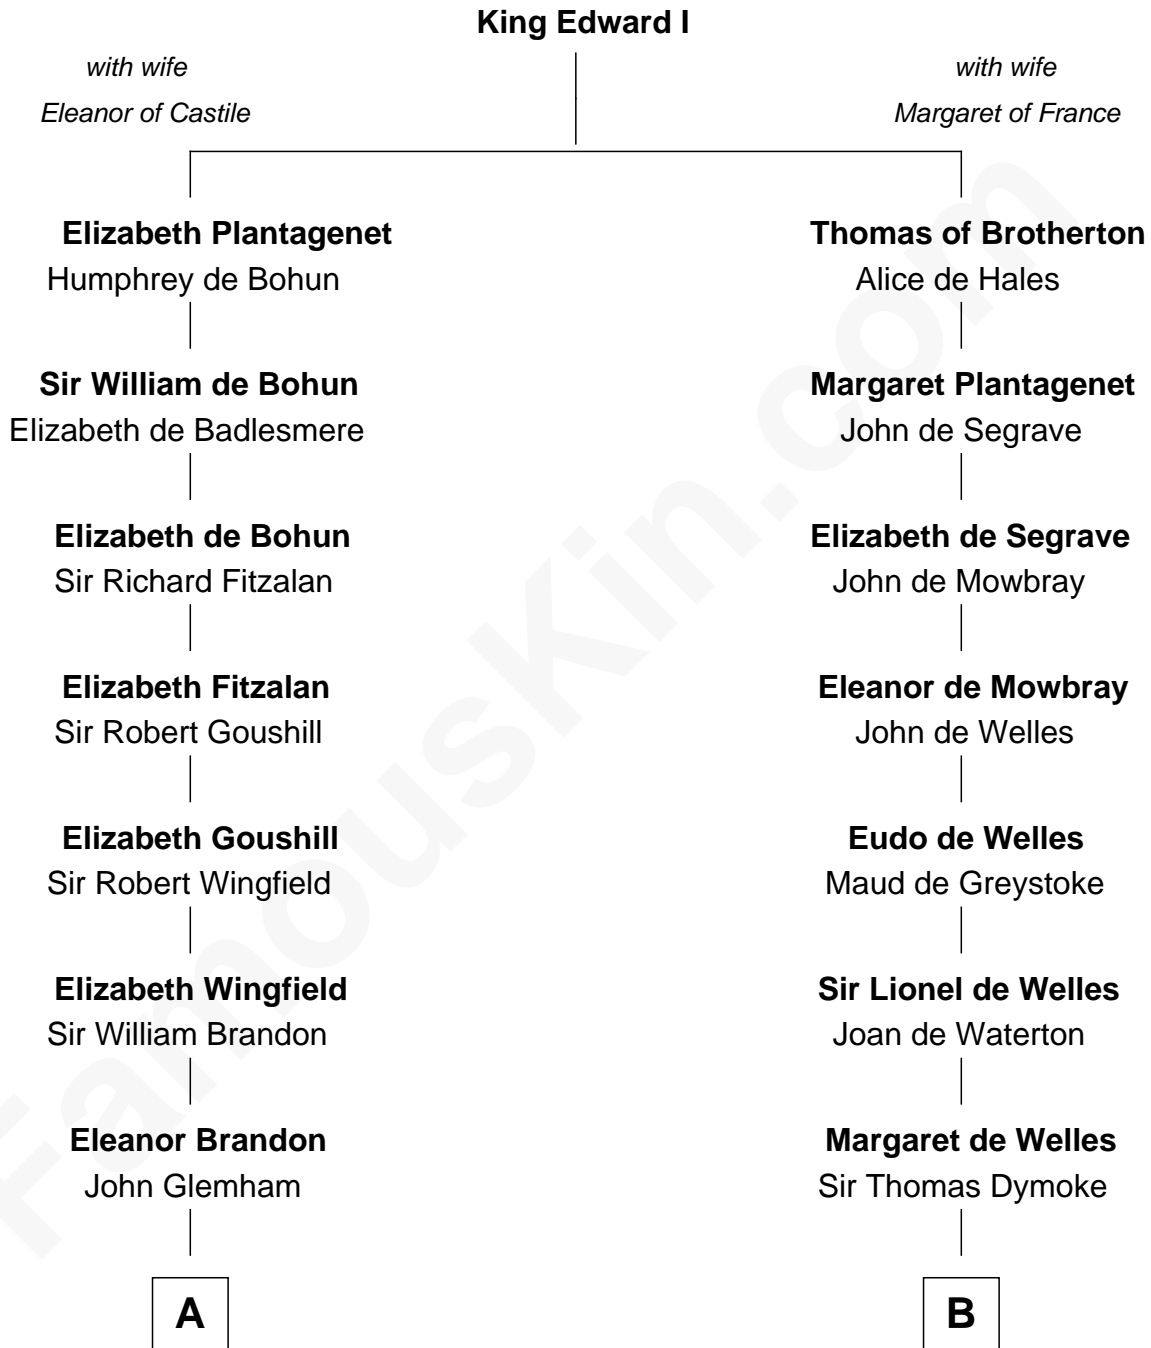

FamousKin.com

Relationship Chart of

Roger Sherman

Signer of the Declaration of Independence

14th cousin 4 times removed of

Ralph Waldo Emerson
American Poet

C

Rev. William Emerson

Ruth Haskins

Ralph Waldo Emerson

American Poet

FamousKin.com