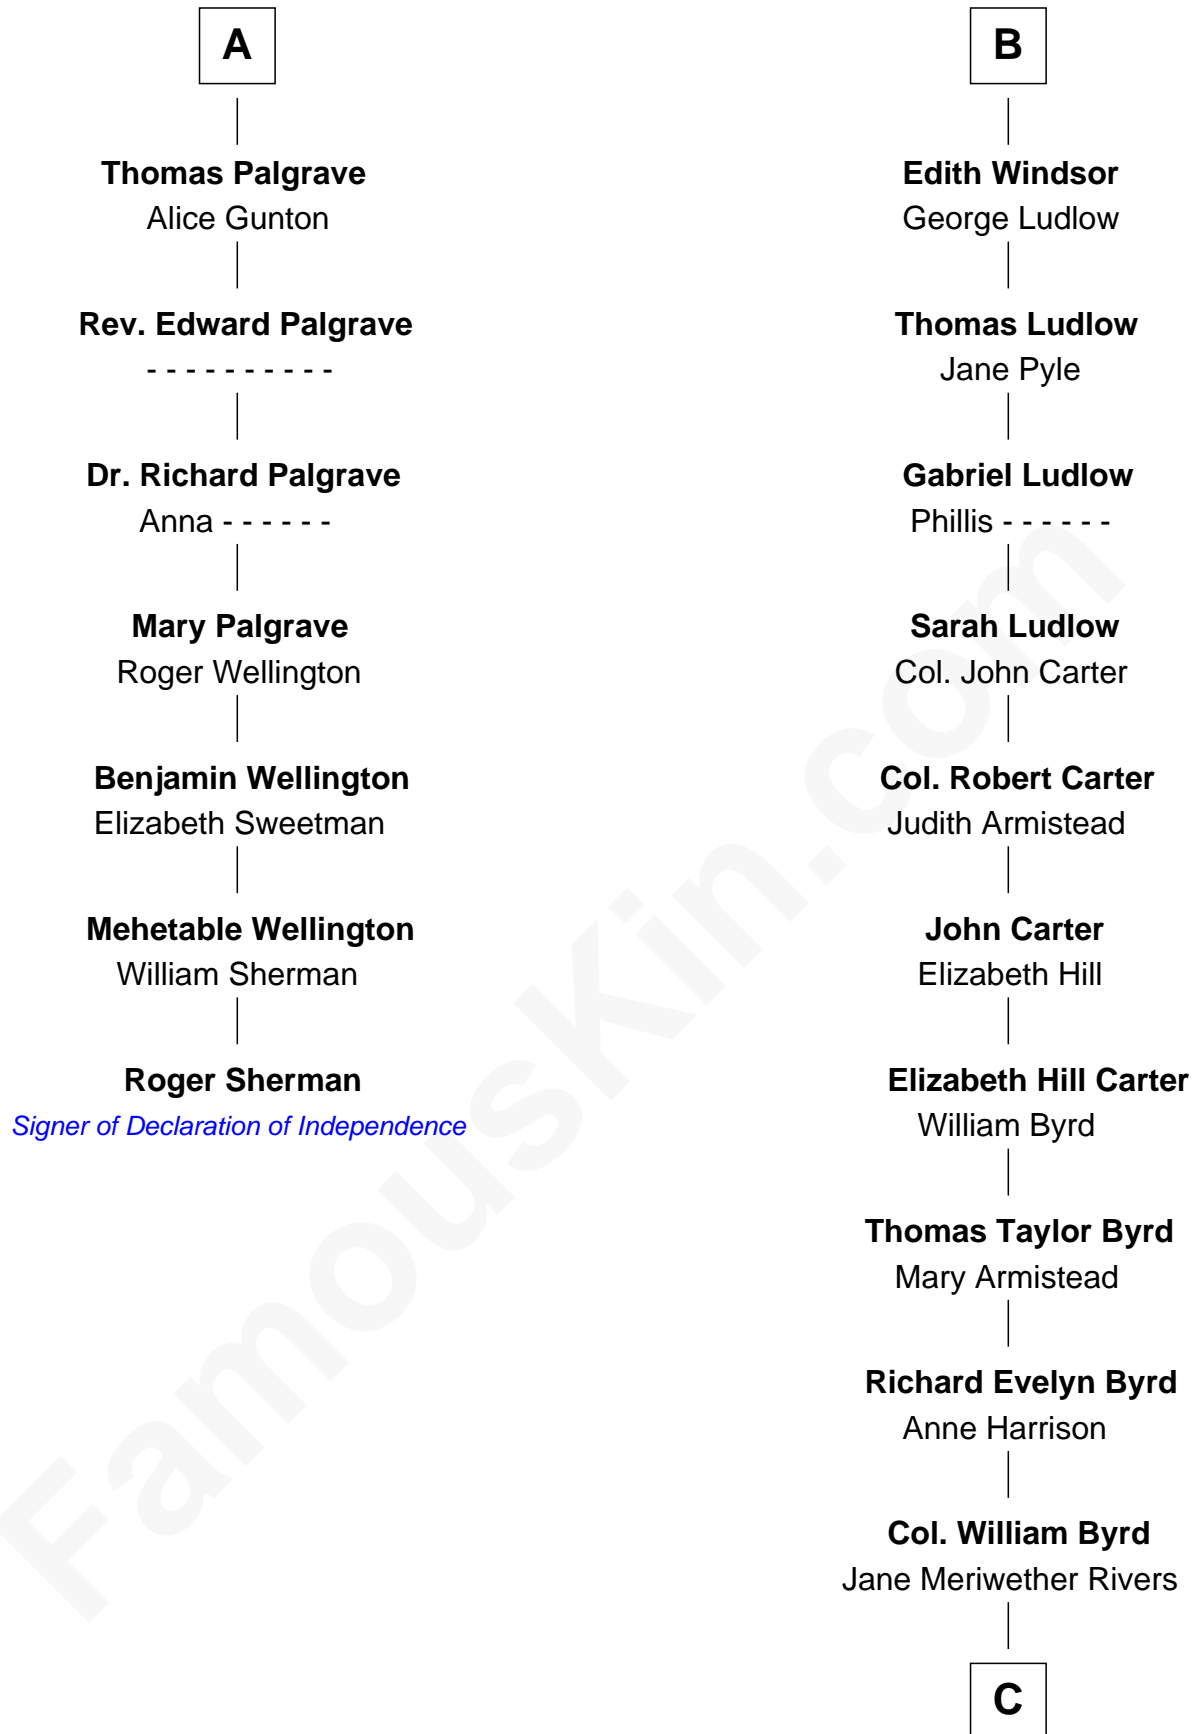

FamousKin.com

Relationship Chart of

Roger Sherman

Signer of the Declaration of Independence

13th cousin 5 times removed of

Admiral Richard Byrd
Polar Explorer

Humphrey de Bohun
Elizabeth Plantagenet

Sir William de Bohun
Elizabeth de Badlesmere

Elizabeth de Bohun
Sir Richard Fitzalan

Elizabeth Fitzalan
Sir Robert Goushill

Elizabeth Goushill
Sir Robert Wingfield

Elizabeth Wingfield
Sir William Brandon

Eleanor Brandon
John Glemham

Anne Glemham
Henry Palgrave

A

Margaret de Bohun
Sir Hugh de Courtnay

Elizabeth de Courtnay
Sir Andrew Luttrell

Sir Hugh Luttrell
Catherine de Beaumont

Elizabeth Luttrell
John Stratton

Elizabeth Stratton
John Andrews

Elizabeth Andrews
Sir Thomas de Windsor

Sir Andrews de Windsor
Elizabeth Blount

B

C

Richard Evelyn Byrd
Eleanor Bolling Flood

Admiral Richard Byrd
Polar Explorer

FamousKin.com