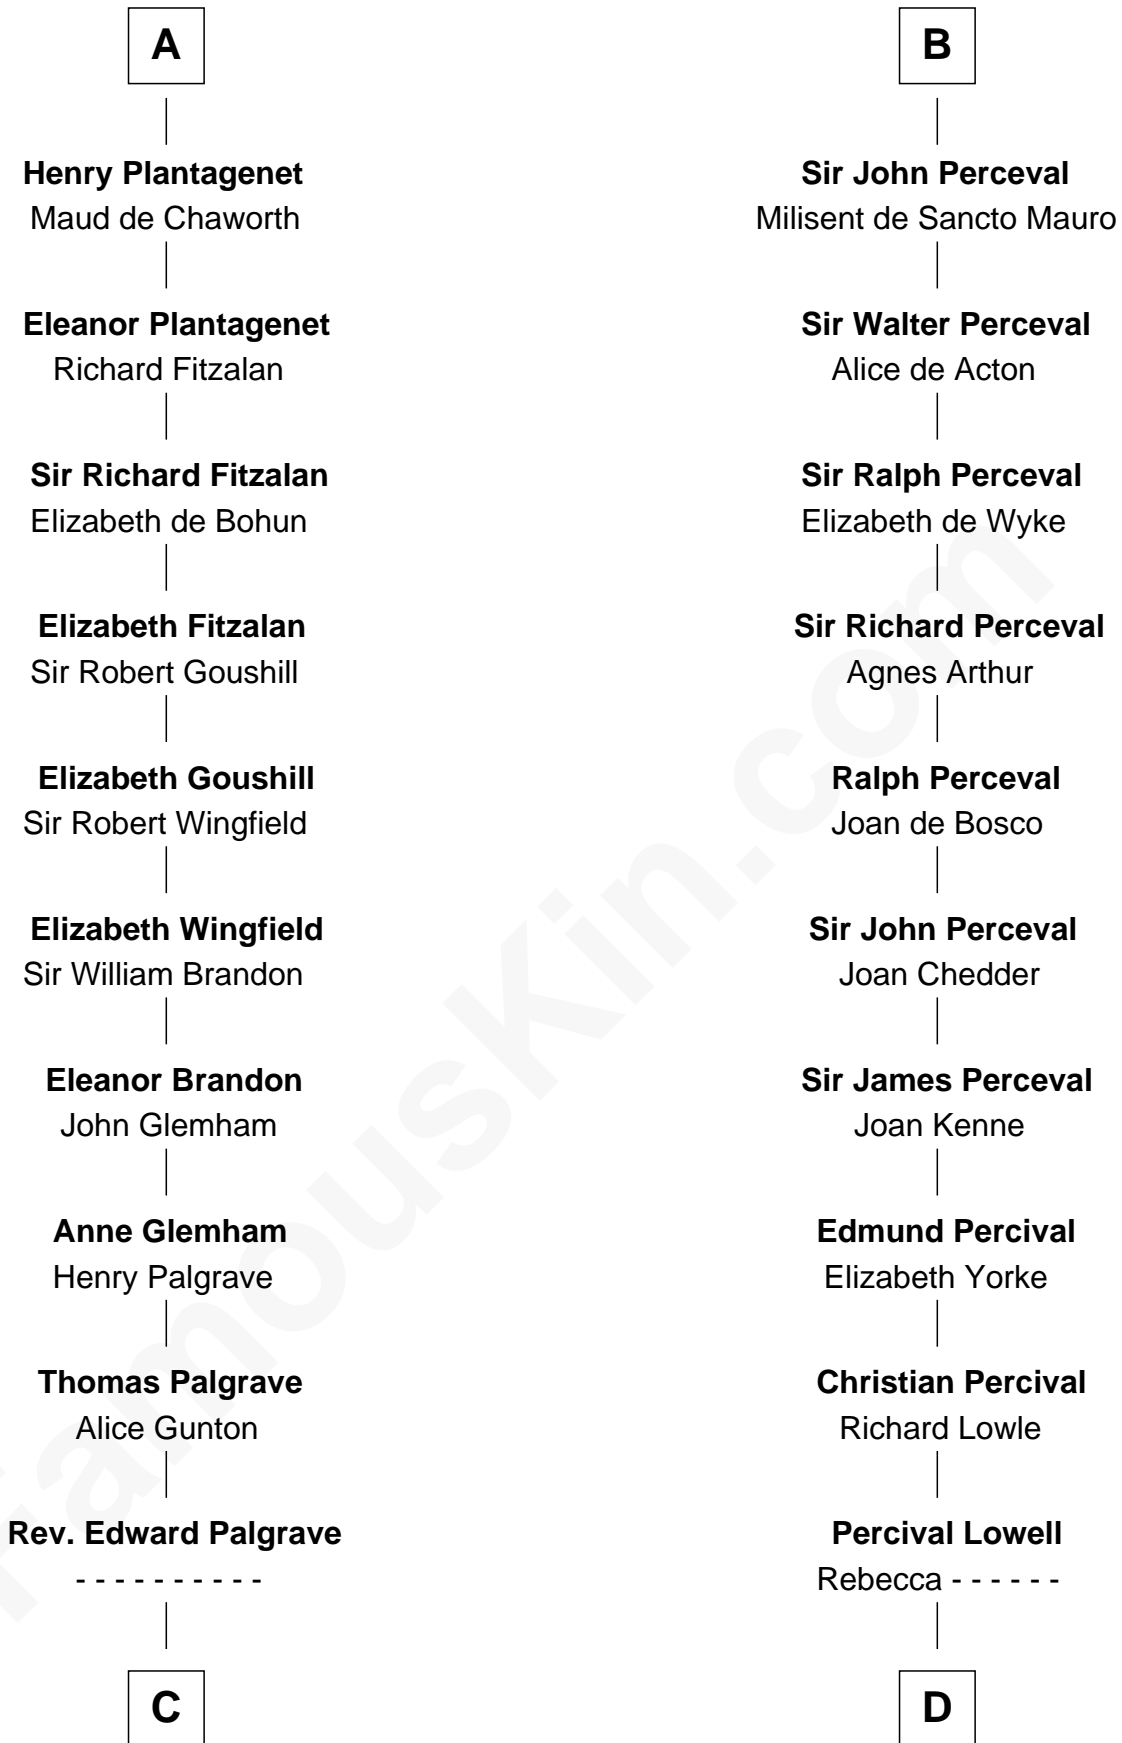

## Relationship Chart of

### Roger Sherman

*Signer of the Declaration of Independence*

21st cousin of

### General William Whipple

*Signer of the Declaration of Independence*

**C**

**Dr. Richard Palgrave**

Anna - - - - -

**Mary Palgrave**

Roger Wellington

**Benjamin Wellington**