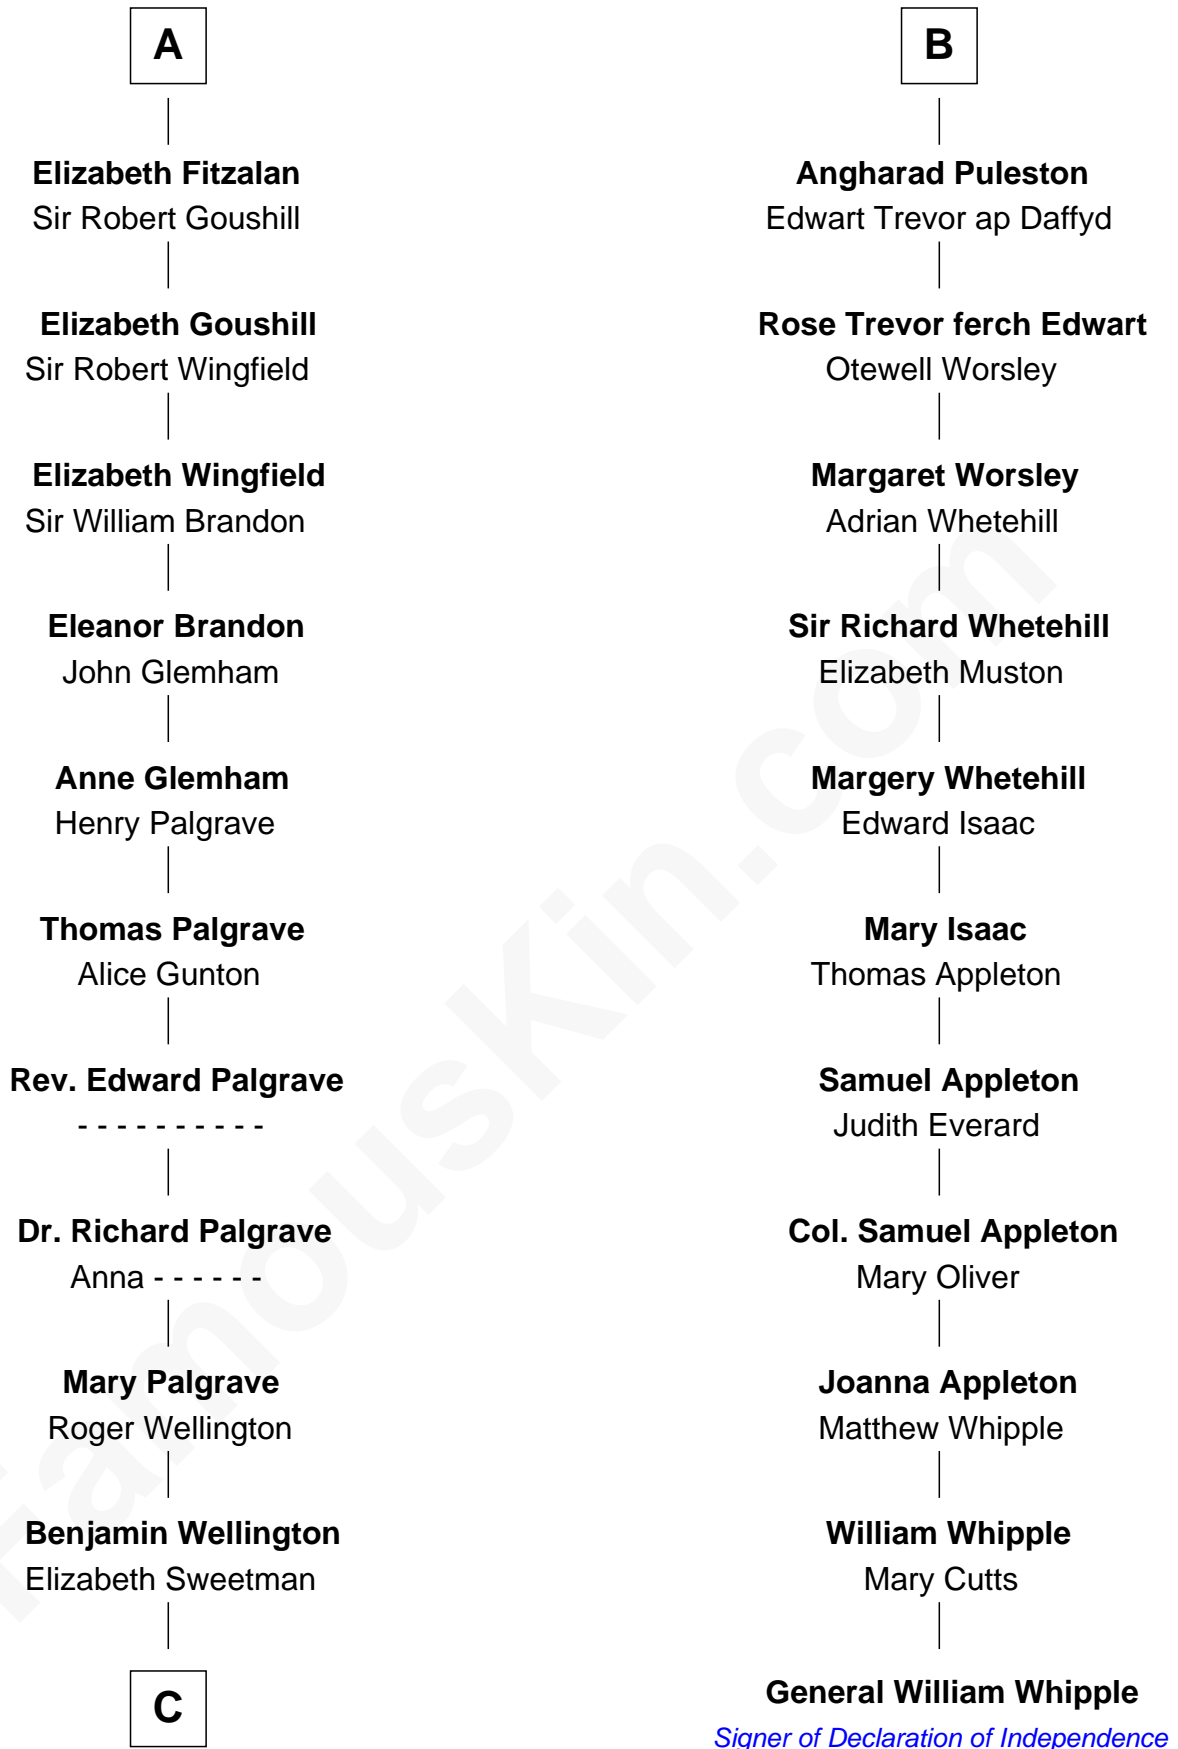

FamousKin.com

Relationship Chart of

Roger Sherman

Signer of the Declaration of Independence

17th cousin 1 time removed of

General William Whipple

Signer of the Declaration of Independence

C

—
Mehetable Wellington

William Sherman

—
Roger Sherman

Signer of Declaration of Independence

FamousKin.com