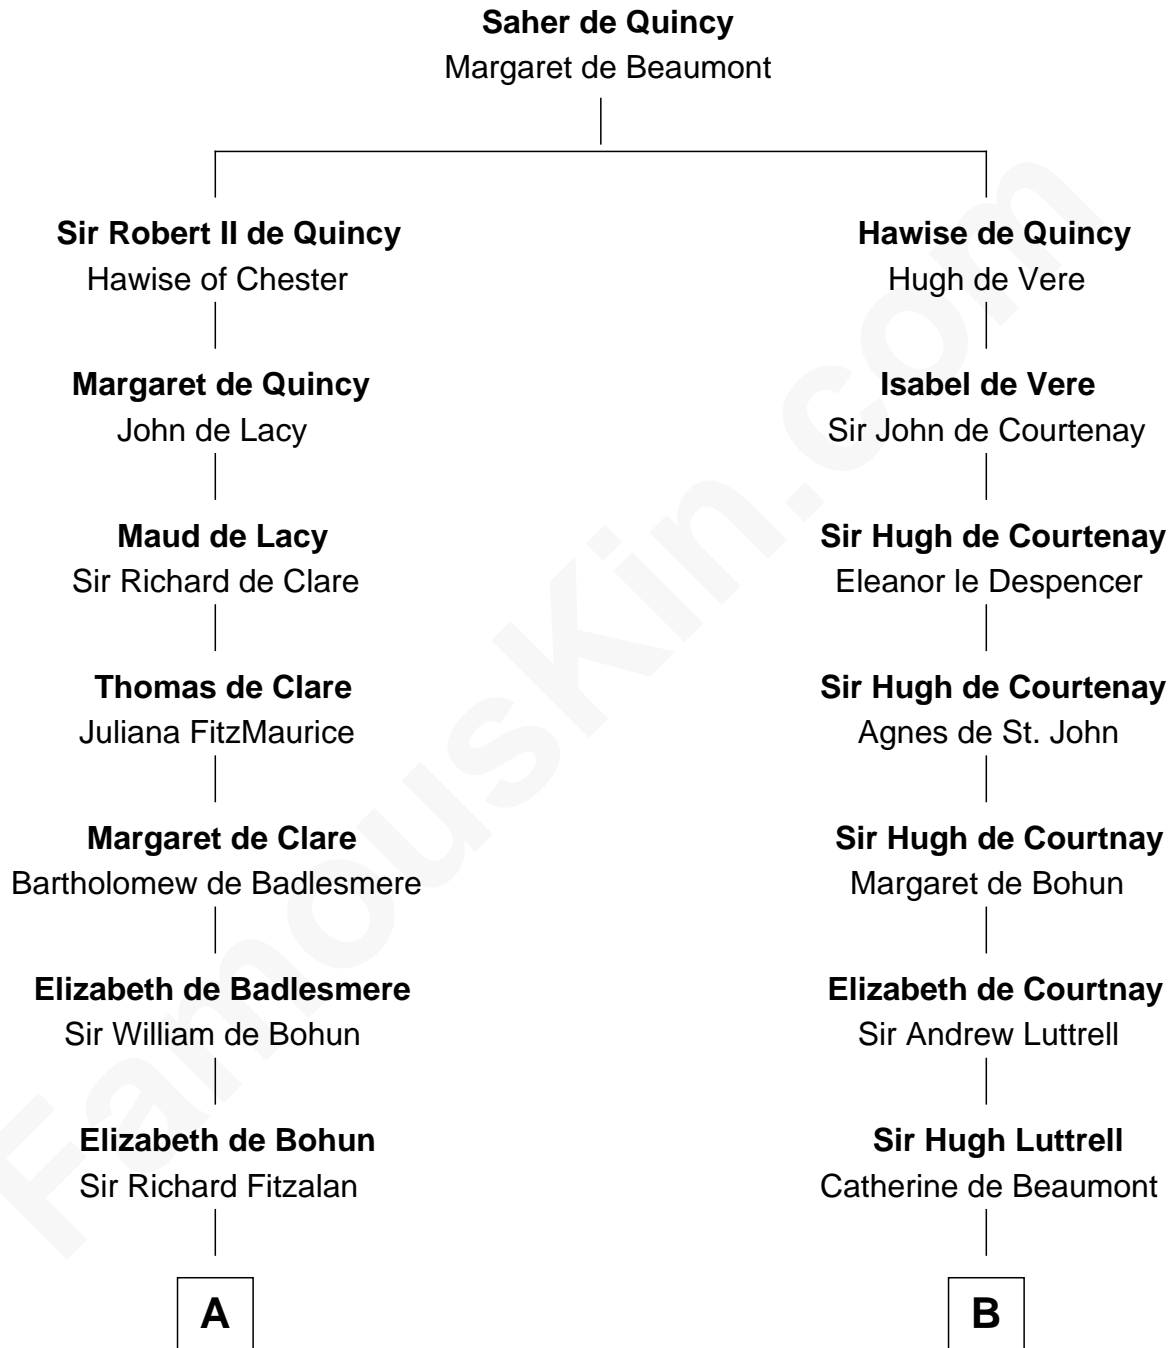

FamousKin.com

Relationship Chart of

Roger Sherman

Signer of the Declaration of Independence

18th cousin of

General William Whipple

Signer of the Declaration of Independence

C

Mehetable Wellington

William Sherman

Roger Sherman

Signer of Declaration of Independence

D

William Whipple

Mary Cutts

General William Whipple