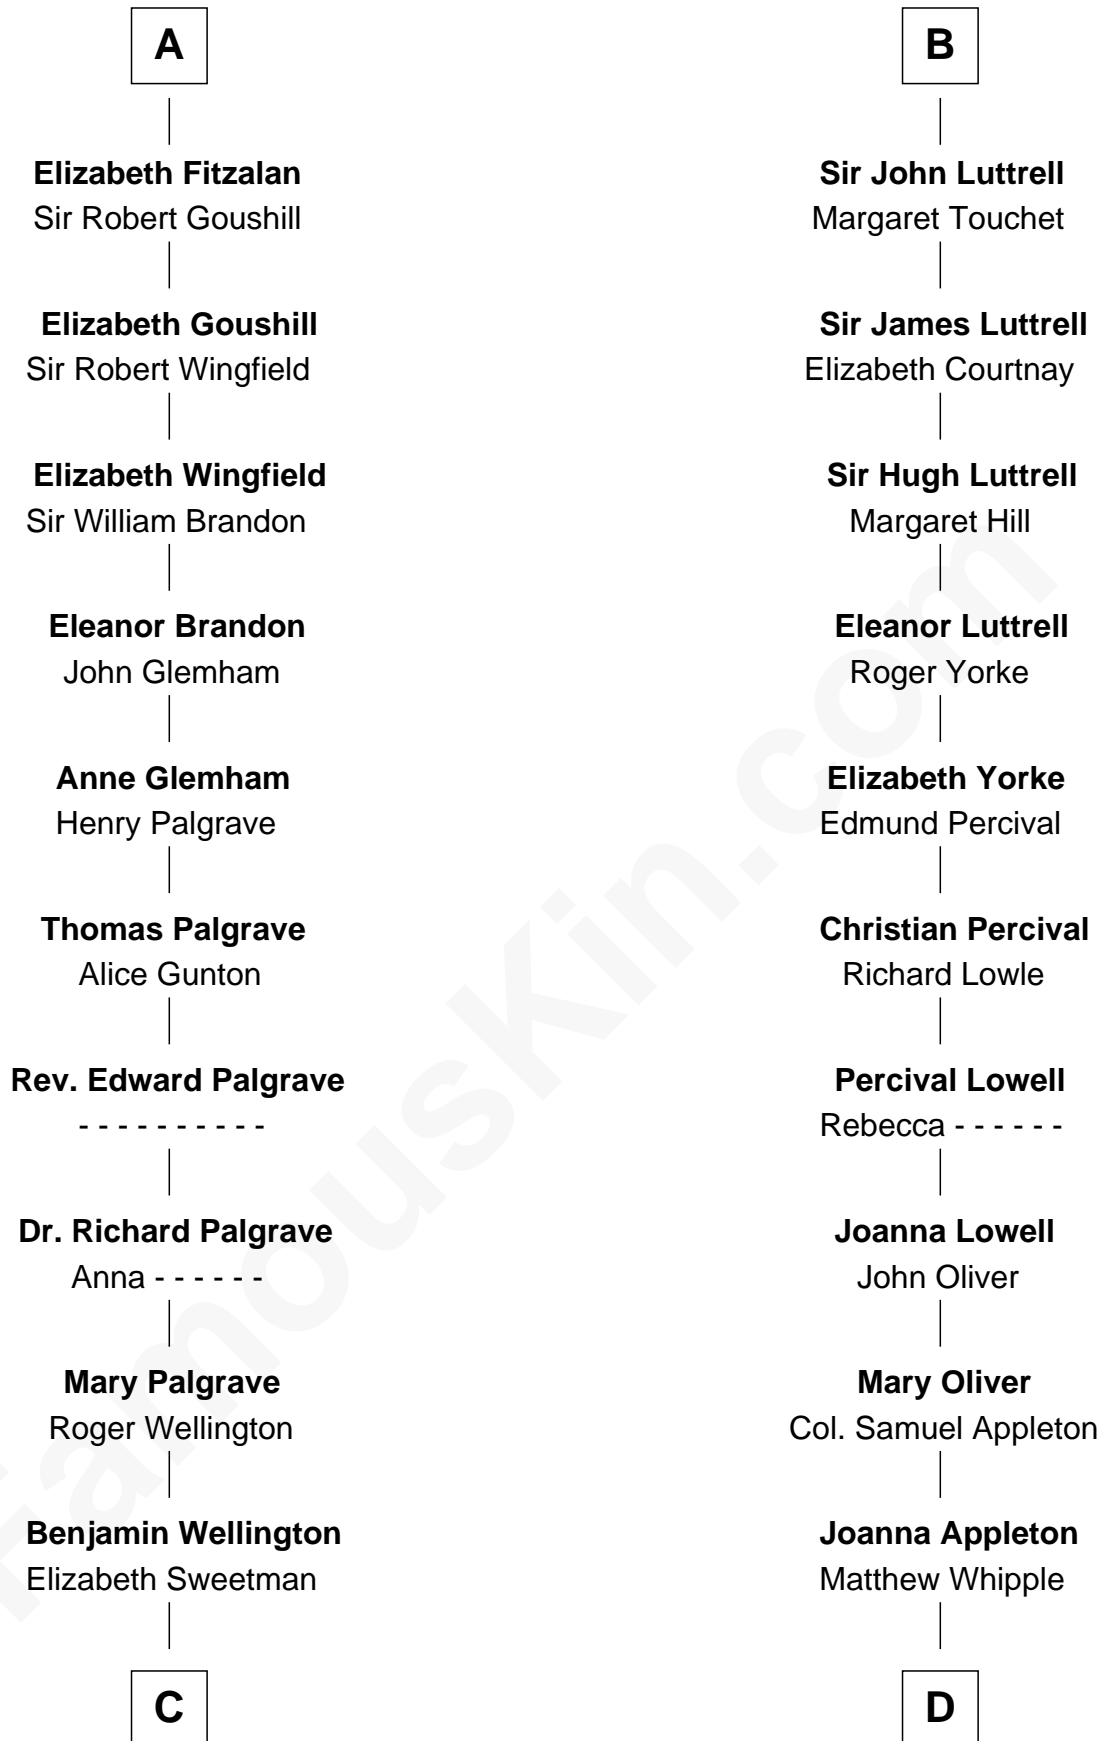

FamousKin.com

Relationship Chart of

Roger Sherman

Signer of the Declaration of Independence

18th cousin of

General William Whipple

Signer of the Declaration of Independence

C

Mehetable Wellington

William Sherman

Roger Sherman

Signer of Declaration of Independence

D

William Whipple

Mary Cutts

General William Whipple