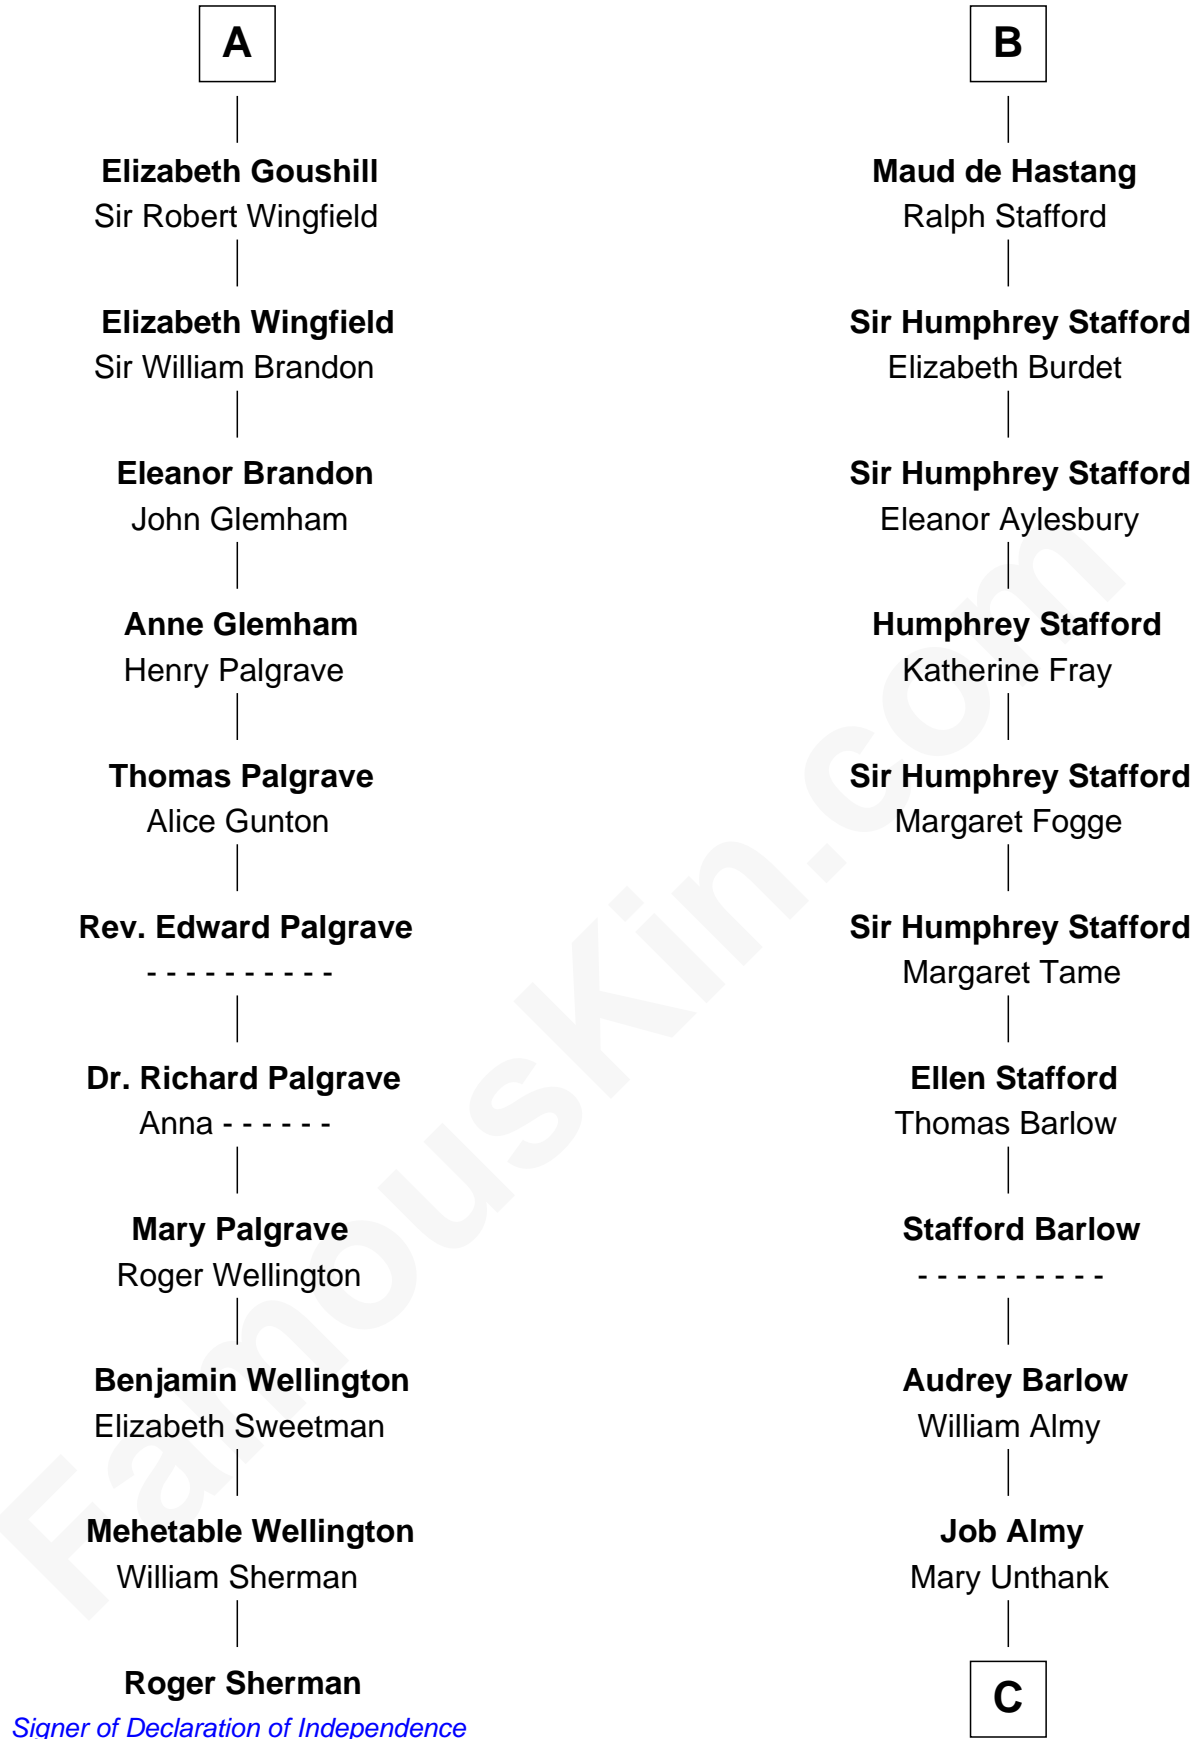

## Relationship Chart of

### Roger Sherman

*Signer of the Declaration of Independence*

**17th cousin 3 times removed of**

### Robert Townsend

*Member of the Culper Spy Ring during the American Revolution*

**C**

**Audrey Almy**  
James Townsend

**Jacob Townsend**  
Phoebe Seaman

**Samuel Townsend**  
Sarah Stoddard

**Robert Townsend**  
*Spy known as "Culper Jr."*