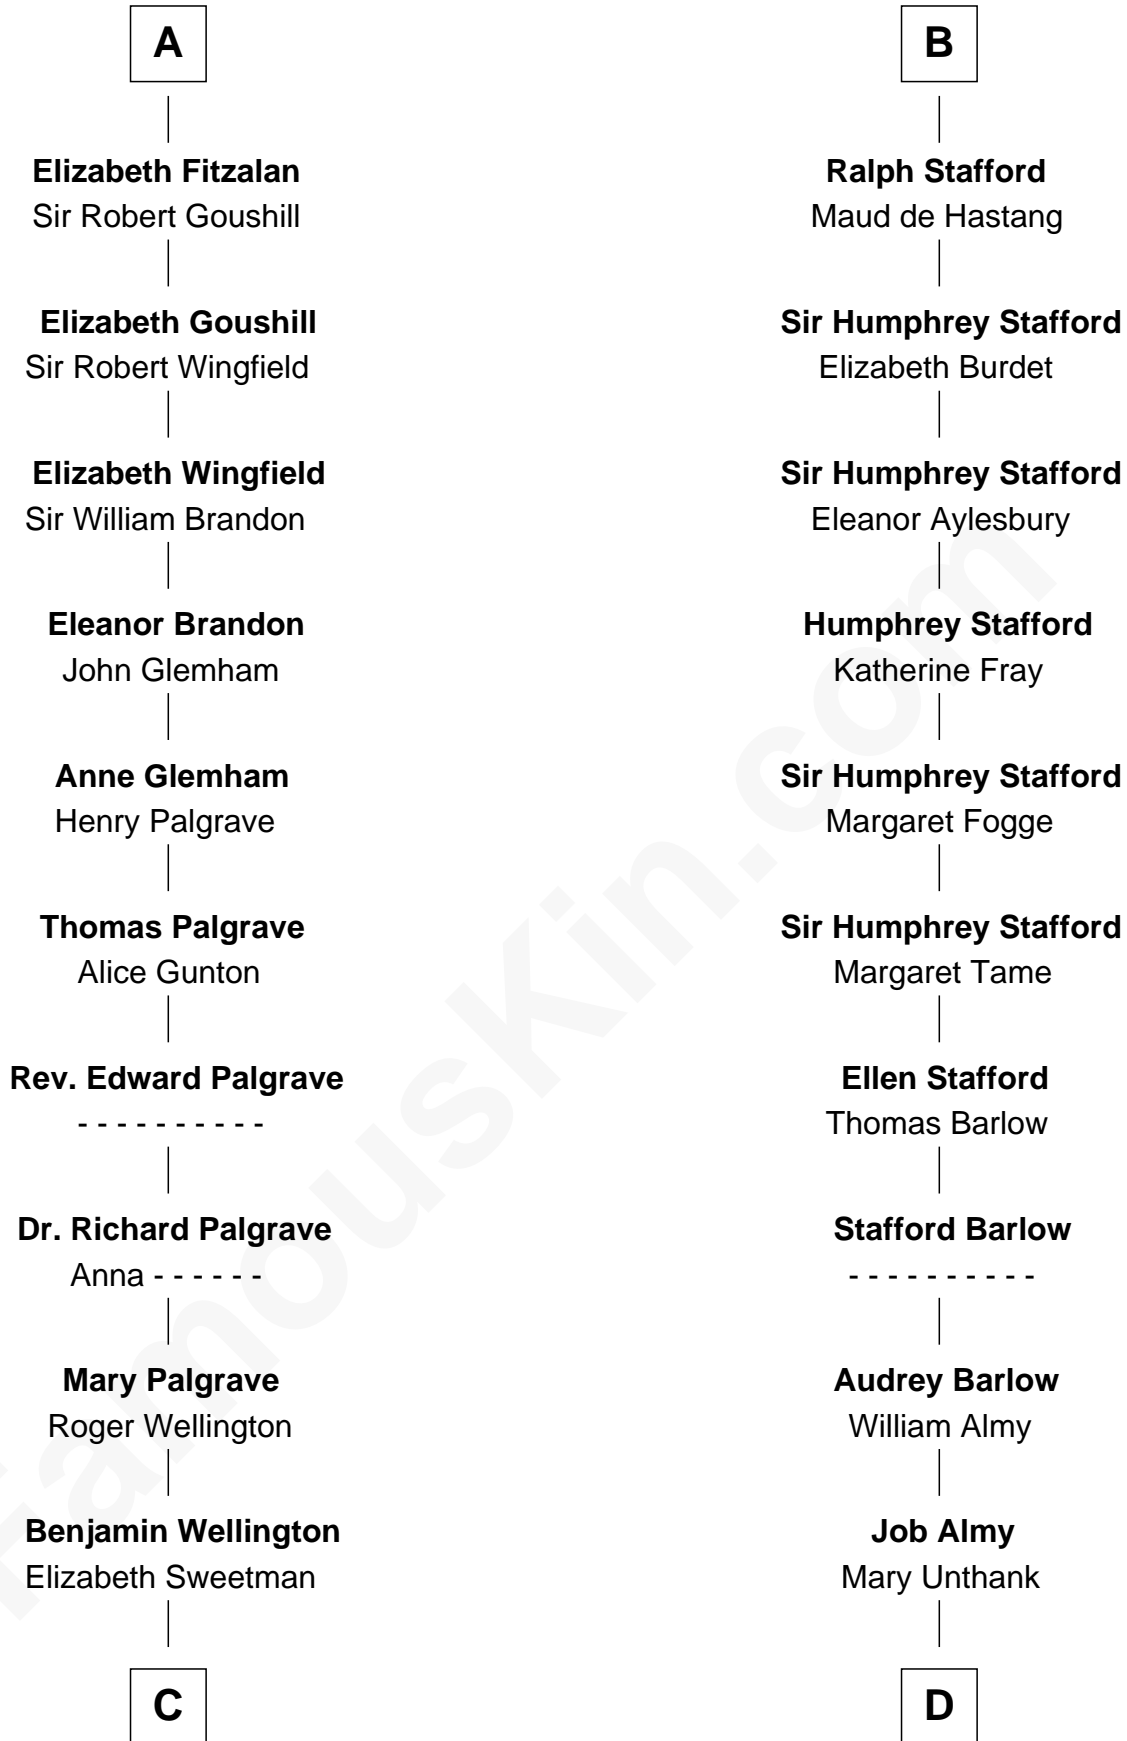

## Relationship Chart of

### Roger Sherman

*Signer of the Declaration of Independence*

18th cousin 2 times removed of

### Robert Townsend

*Member of the Culper Spy Ring during the American Revolution*

**C**

**Mehetable Wellington**

William Sherman

**Roger Sherman**

*Signer of Declaration of Independence*

**D**