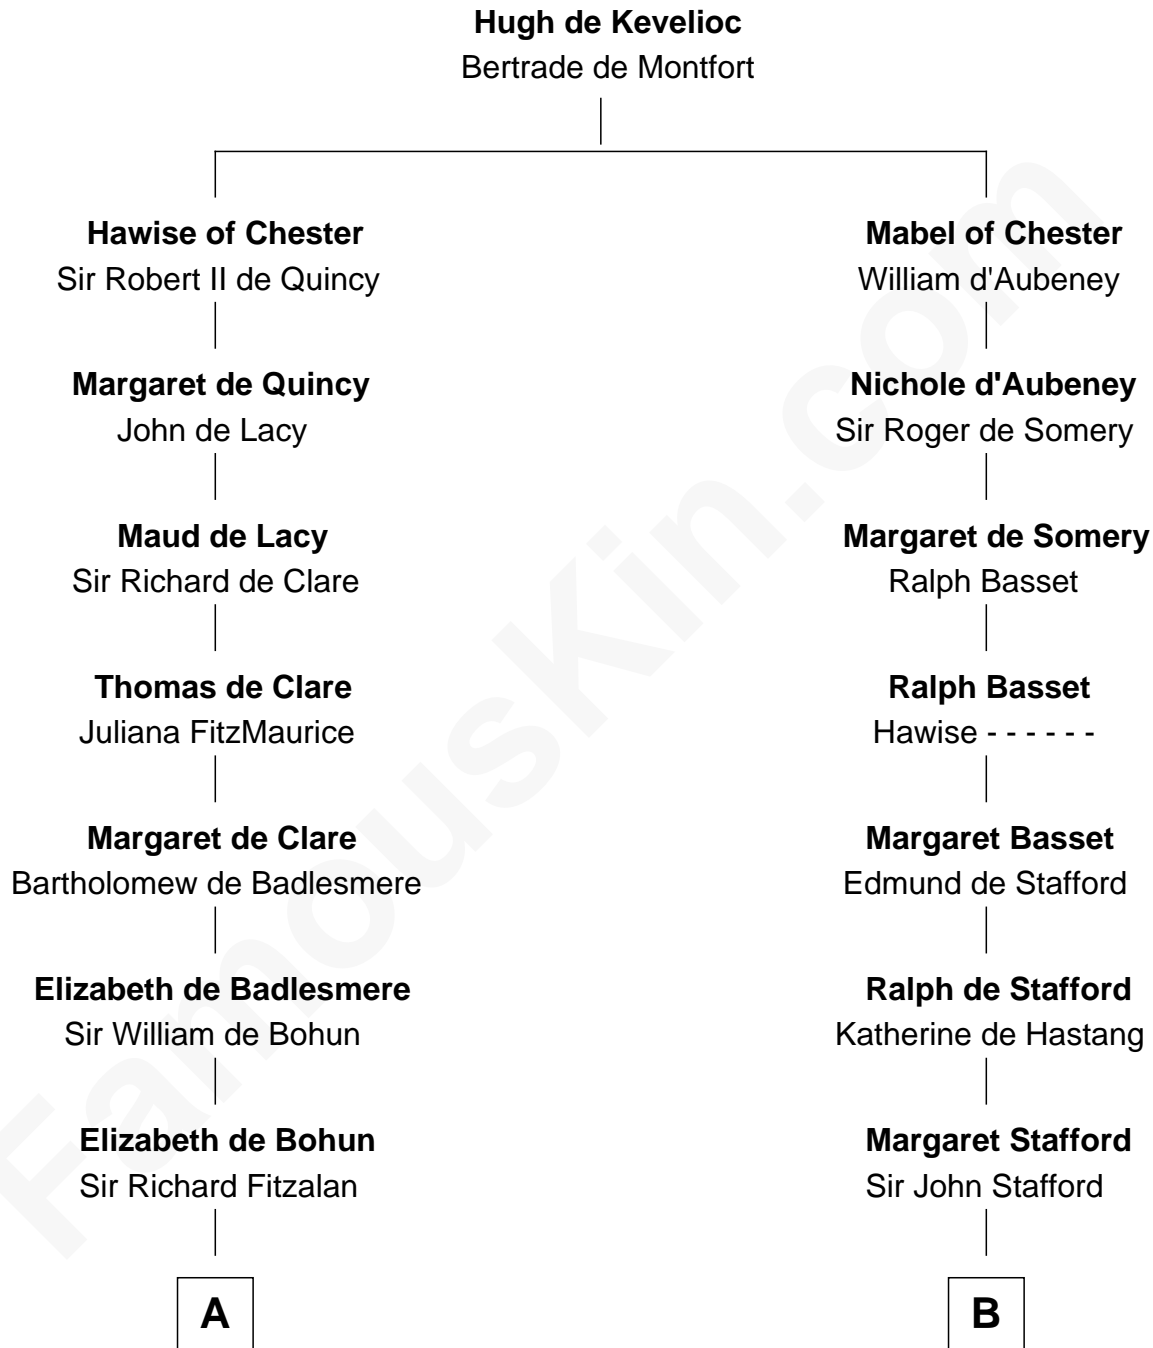

## Relationship Chart of

### Roger Sherman

*Signer of the Declaration of Independence*

18th cousin 2 times removed of

### Robert Townsend

*Member of the Culper Spy Ring during the American Revolution*

**C**

**Mehetable Wellington**

William Sherman

**Roger Sherman**

*Signer of Declaration of Independence*

**D**