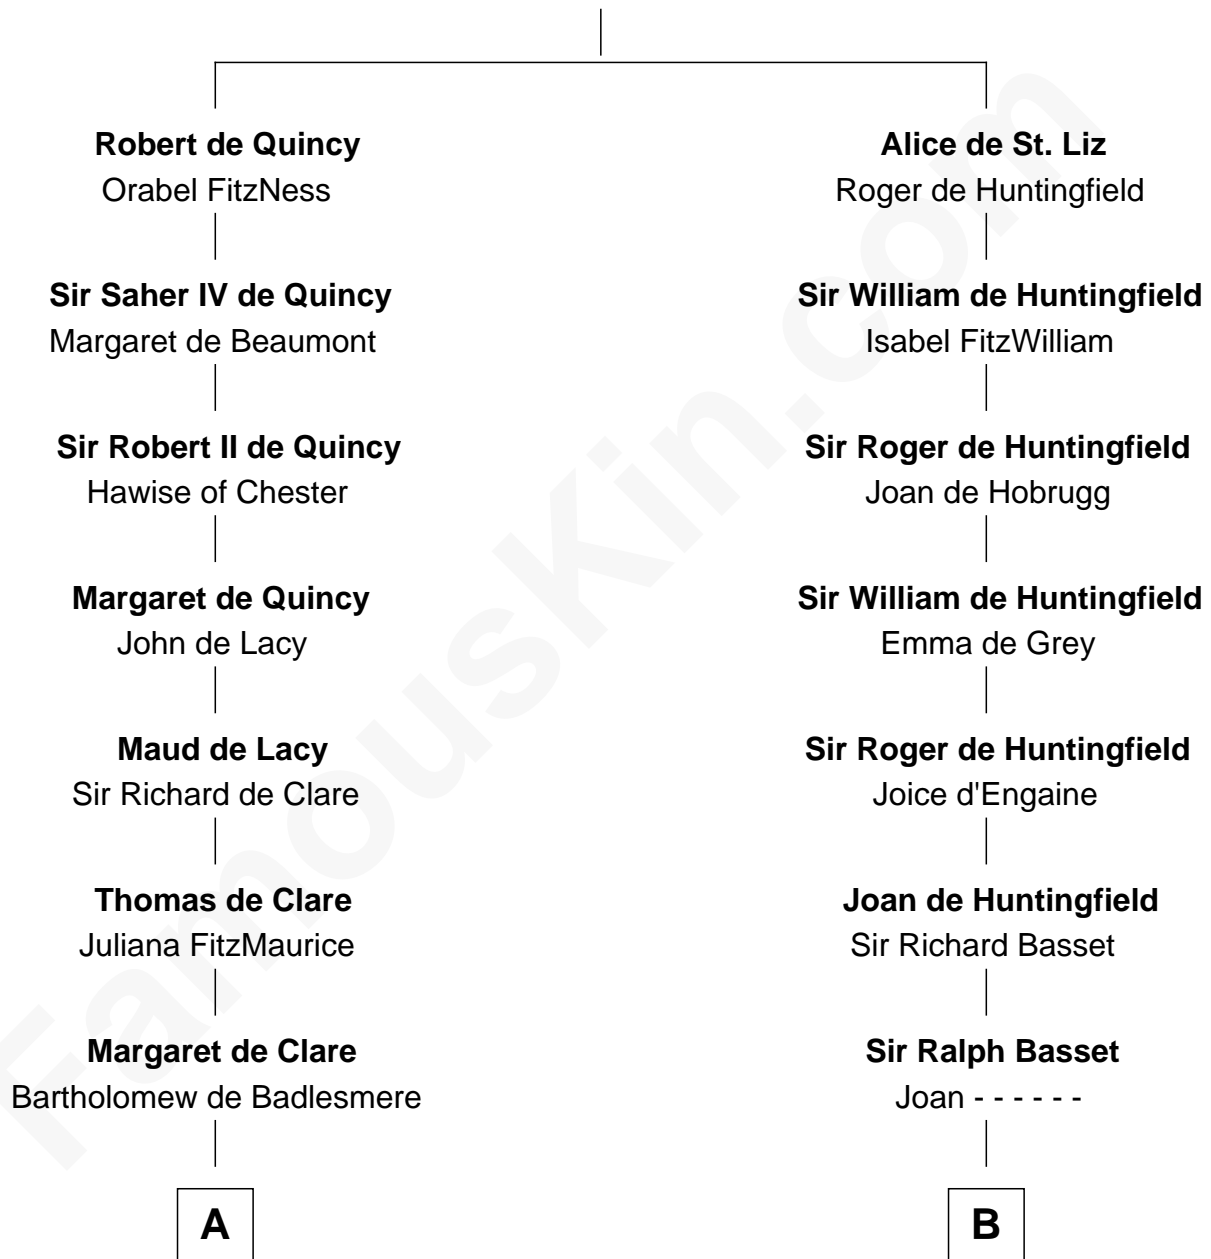

## Relationship Chart of

### Roger Sherman

*Signer of the Declaration of Independence*

20th cousin 1 time removed of

### Robert Townsend

*Member of the Culper Spy Ring during the American Revolution*

**Saher I de Quincy**

Maud de St. Liz

**C**

**Mary Palgrave**  
Roger Wellington

**Benjamin Wellington**  
Elizabeth Sweetman

**Mehetable Wellington**  
William Sherman

**Roger Sherman**  
*Signer of Declaration of Independence*

**D**

**Job Almy**  
Mary Unthank

**Audrey Almy**  
James Townsend

**Jacob Townsend**  
Phoebe Seaman

**Samuel Townsend**  
Sarah Stoddard