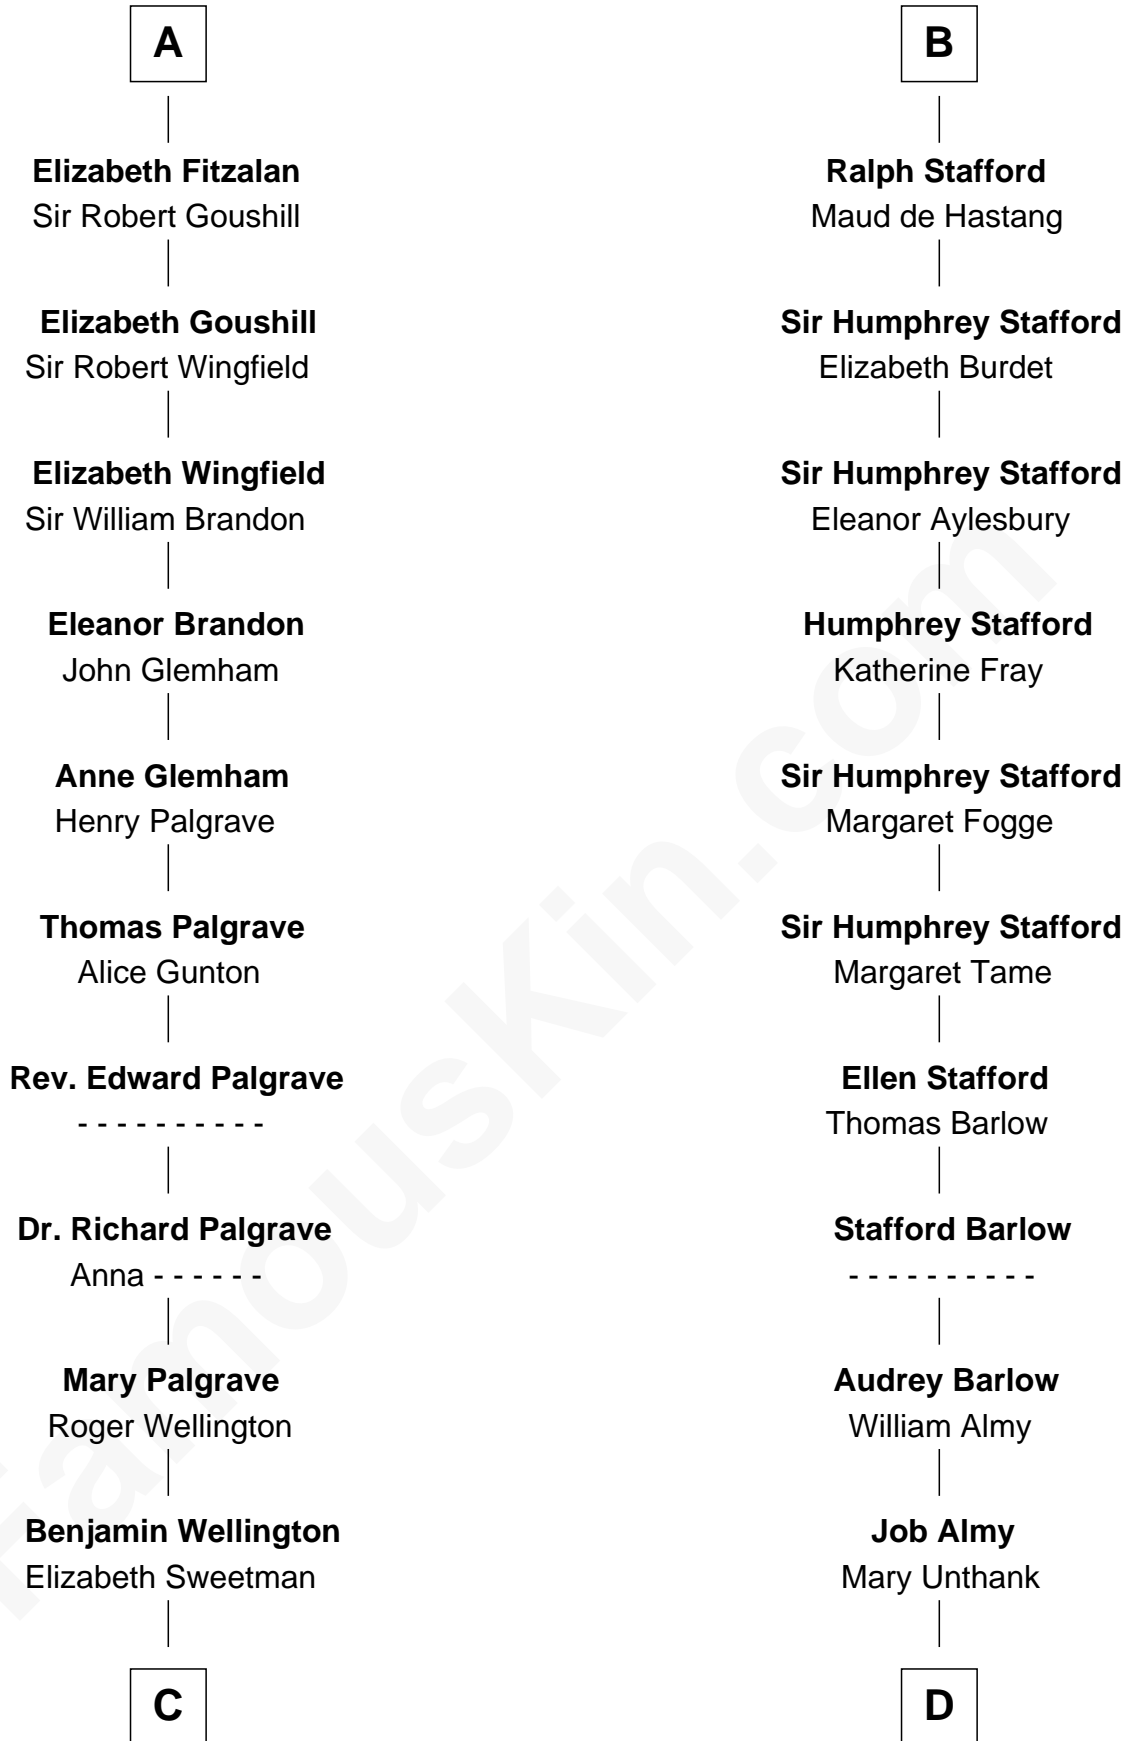

## Relationship Chart of

### Roger Sherman

*Signer of the Declaration of Independence*

**18th cousin 2 times removed of**

### Robert Townsend

*Member of the Culper Spy Ring during the American Revolution*

**C**

**Mehetable Wellington**

William Sherman

**Roger Sherman**

*Signer of Declaration of Independence*

**D**