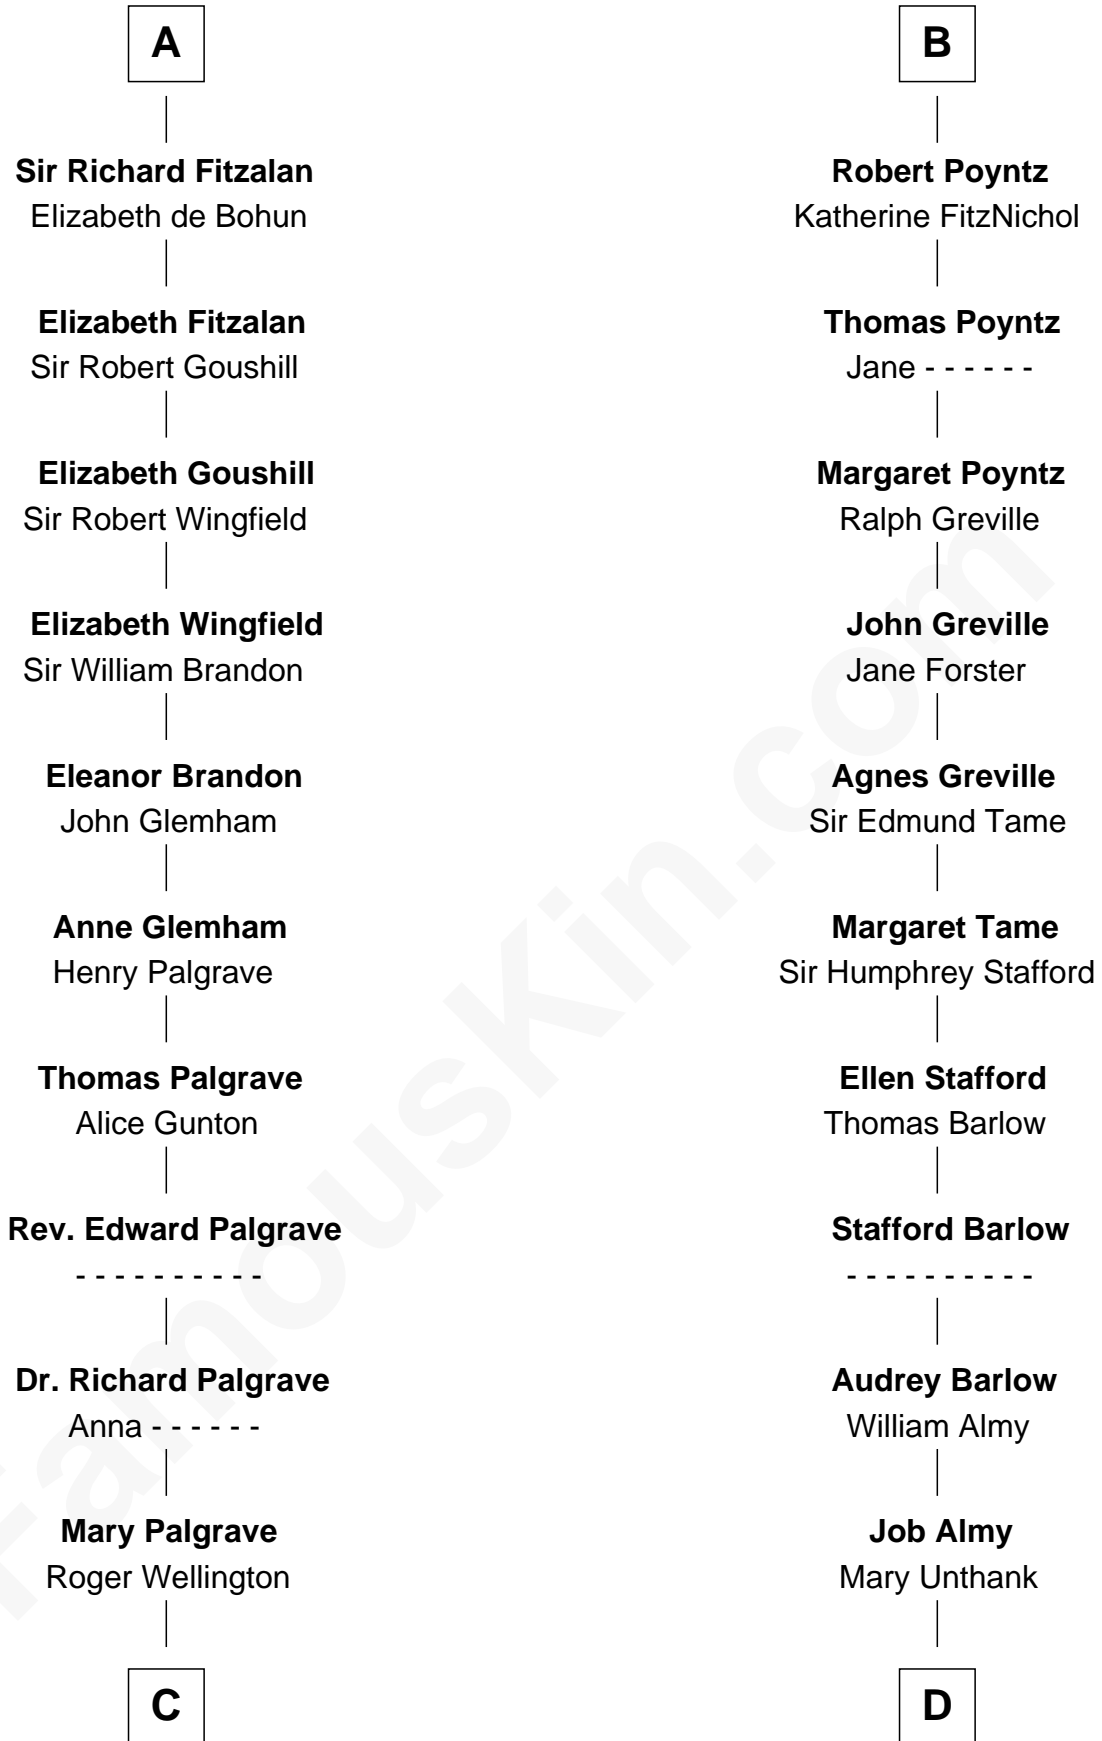

FamousKin.com

Relationship Chart of

Roger Sherman

Signer of the Declaration of Independence

19th cousin 1 time removed of

Robert Townsend

Member of the Culper Spy Ring during the American Revolution

C

Benjamin Wellington

Elizabeth Sweetman

Mehetable Wellington

William Sherman

Roger Sherman

Signer of Declaration of Independence

D

Audrey Almy

James Townsend

Jacob Townsend

Phoebe Seaman

Samuel Townsend

Sarah Stoddard

Robert Townsend

Spy known as "Culper Jr."

FamousKin.com