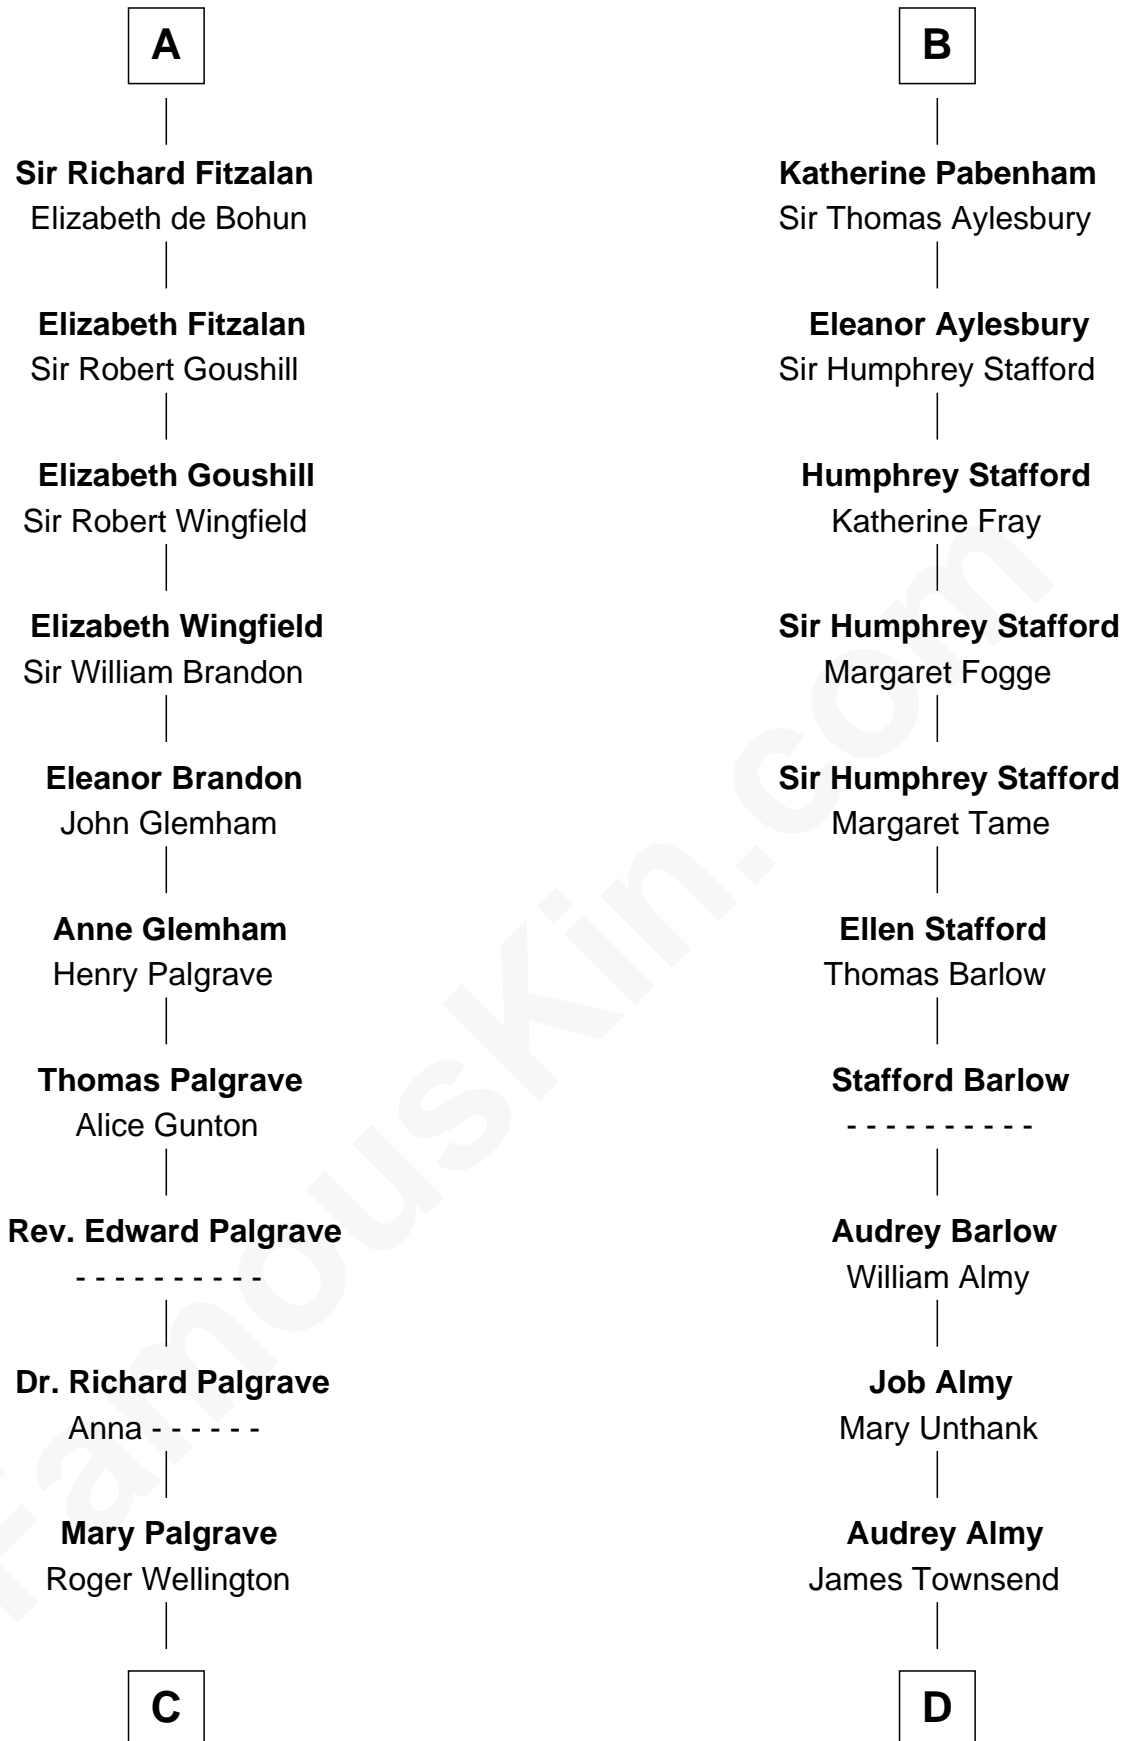

FamousKin.com Relationship Chart of

Roger Sherman

Signer of the Declaration of Independence

19th cousin of

Robert Townsend

Member of the Culper Spy Ring during the American Revolution

Gundred de Warenne

*with husband
Roger de Newburgh*

Walter de Fauconberge

Isabella de Beauchamp

Sir Patrick de Chaworth

Anice de Fauconberge

Sir Nicholas Engaine

Maud de Chaworth

Henry Plantagenet

Sir John d'Engaine

Joan Peveral

Eleanor Plantagenet

Richard Fitzalan

Elizabeth d'Engaine

Sir Laurence de Pabenham

A

B

C

Benjamin Wellington

Elizabeth Sweetman

Mehetable Wellington

William Sherman

Roger Sherman

Signer of Declaration of Independence

D

Jacob Townsend