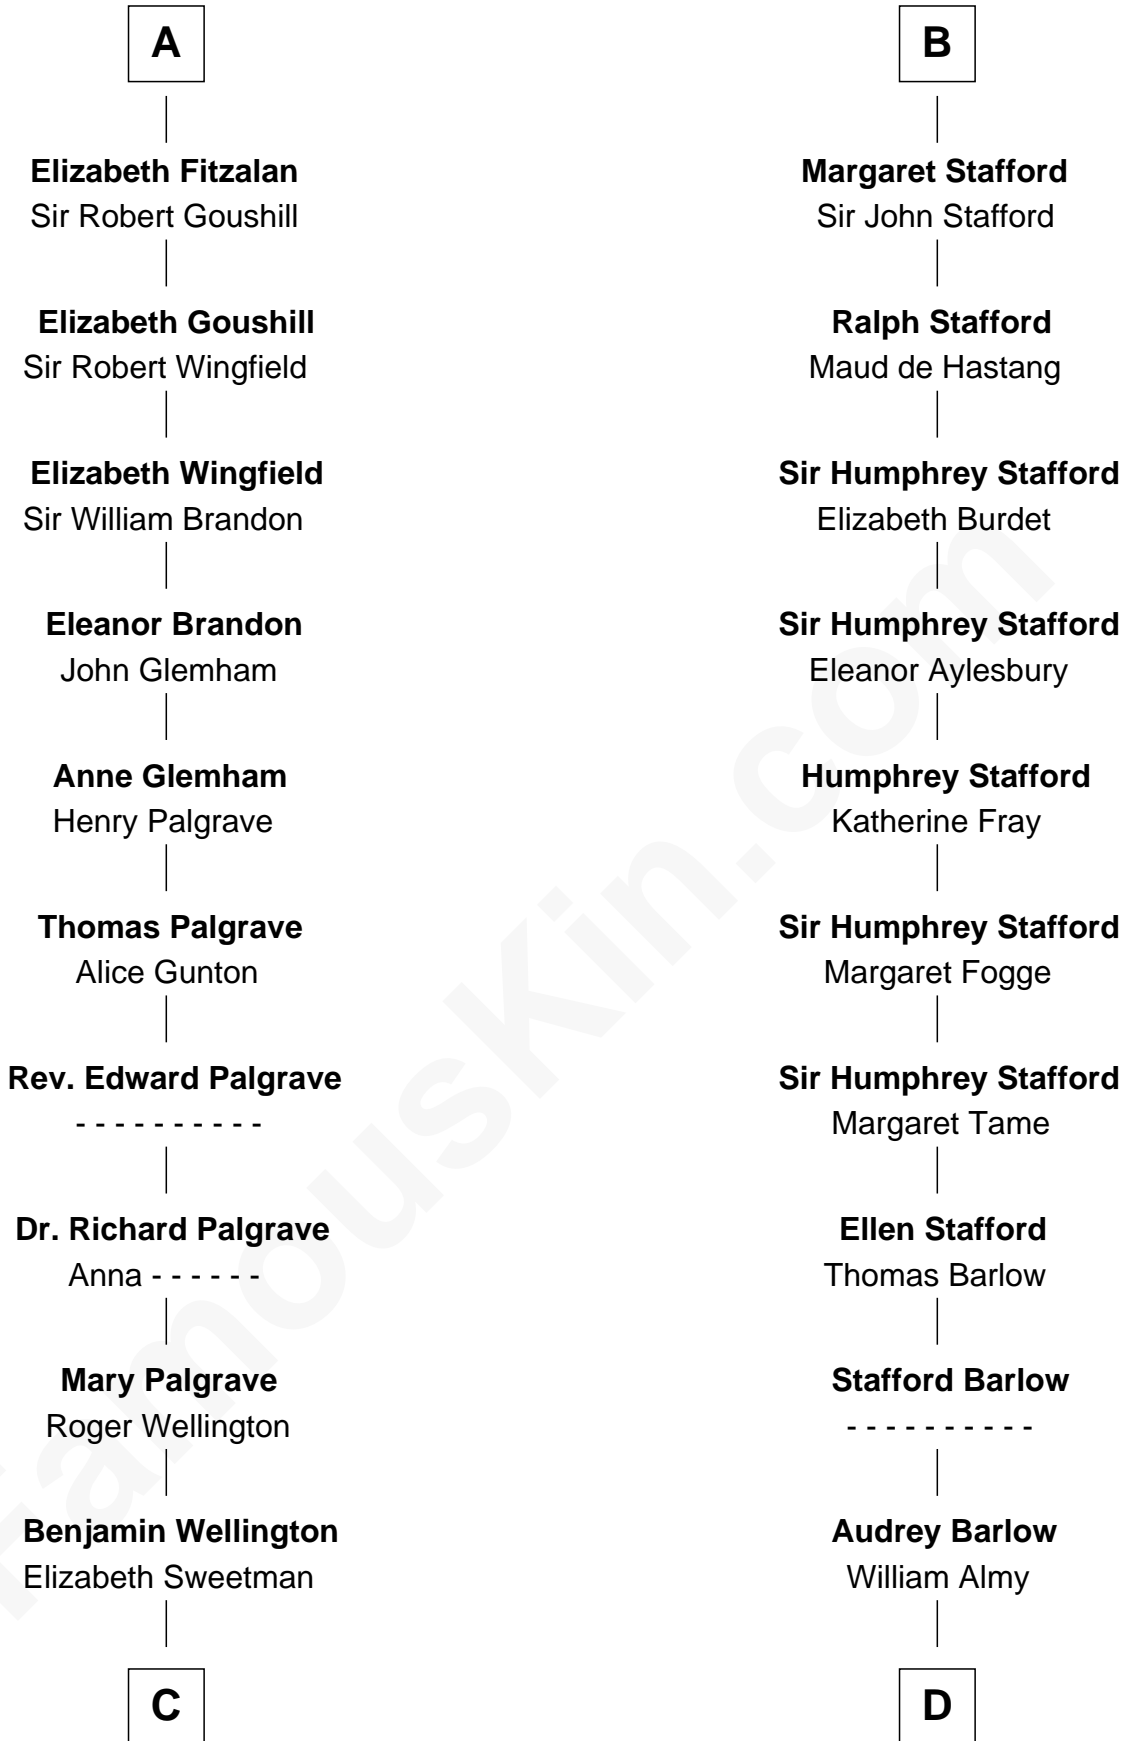

FamousKin.com

Relationship Chart of

Roger Sherman

Signer of the Declaration of Independence

18th cousin 3 times removed of

Robert Townsend

Member of the Culper Spy Ring during the American Revolution

C

Mehetable Wellington

William Sherman

Roger Sherman

Signer of Declaration of Independence

D

Job Almy

Mary Unthank

Audrey Almy

James Townsend

Jacob Townsend

Phoebe Seaman

Samuel Townsend

Sarah Stoddard

Robert Townsend

Spy known as "Culper Jr."