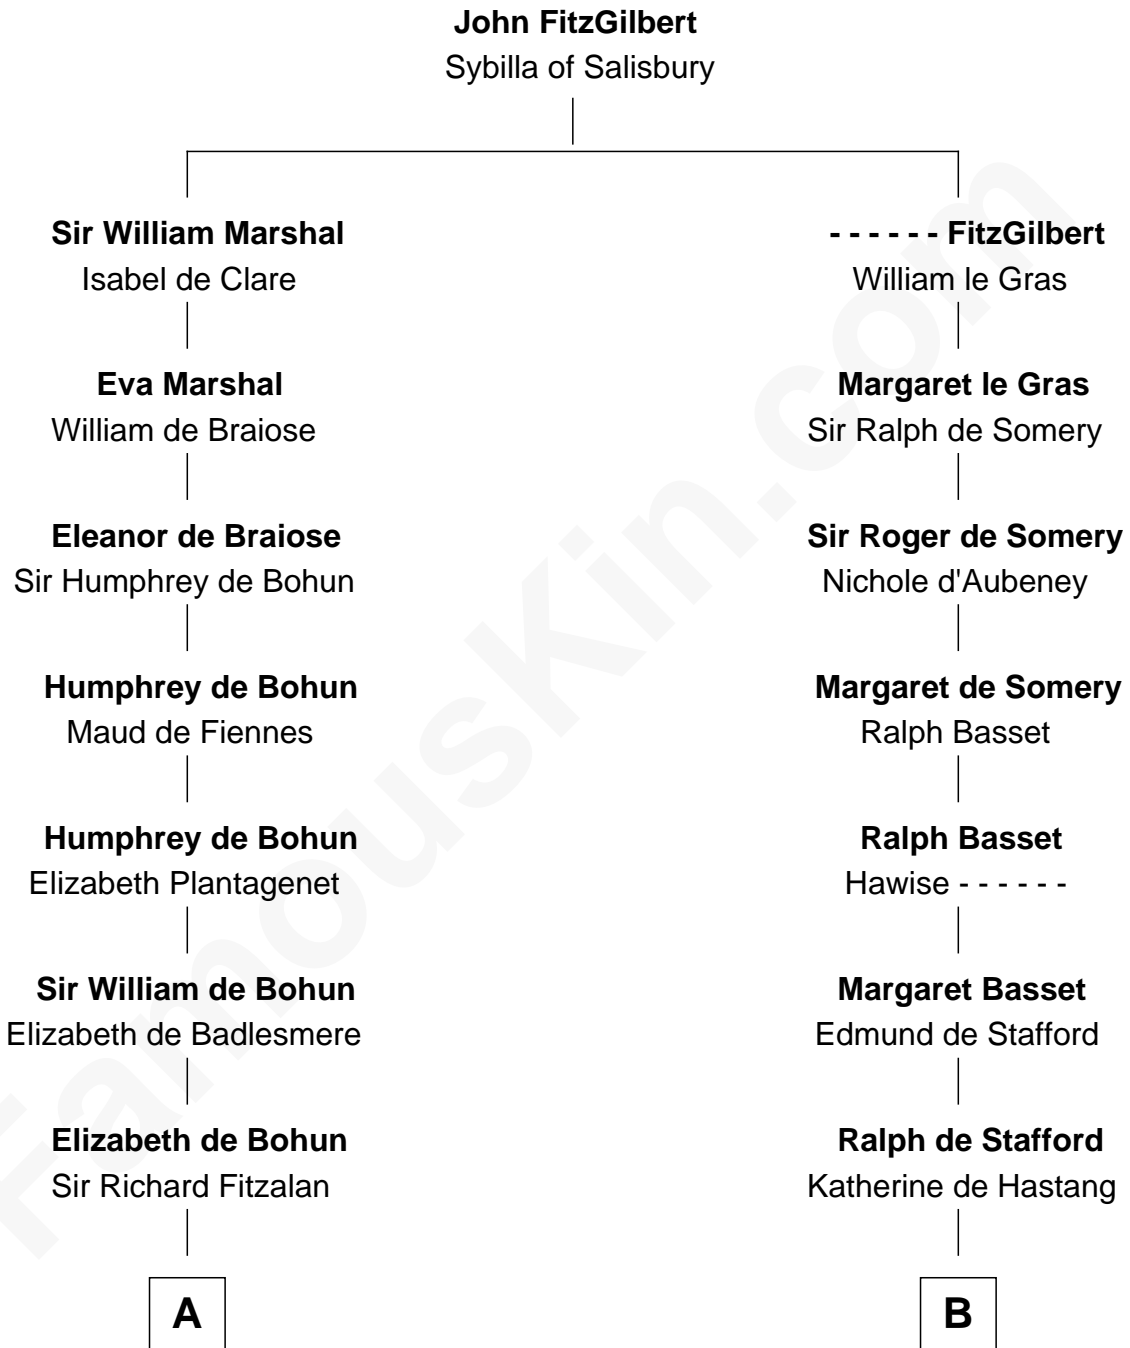

FamousKin.com

Relationship Chart of

Roger Sherman

Signer of the Declaration of Independence

18th cousin 3 times removed of

Robert Townsend

Member of the Culper Spy Ring during the American Revolution

C

Mehetable Wellington

William Sherman

Roger Sherman

Signer of Declaration of Independence

D

Job Almy

Mary Unthank

Audrey Almy