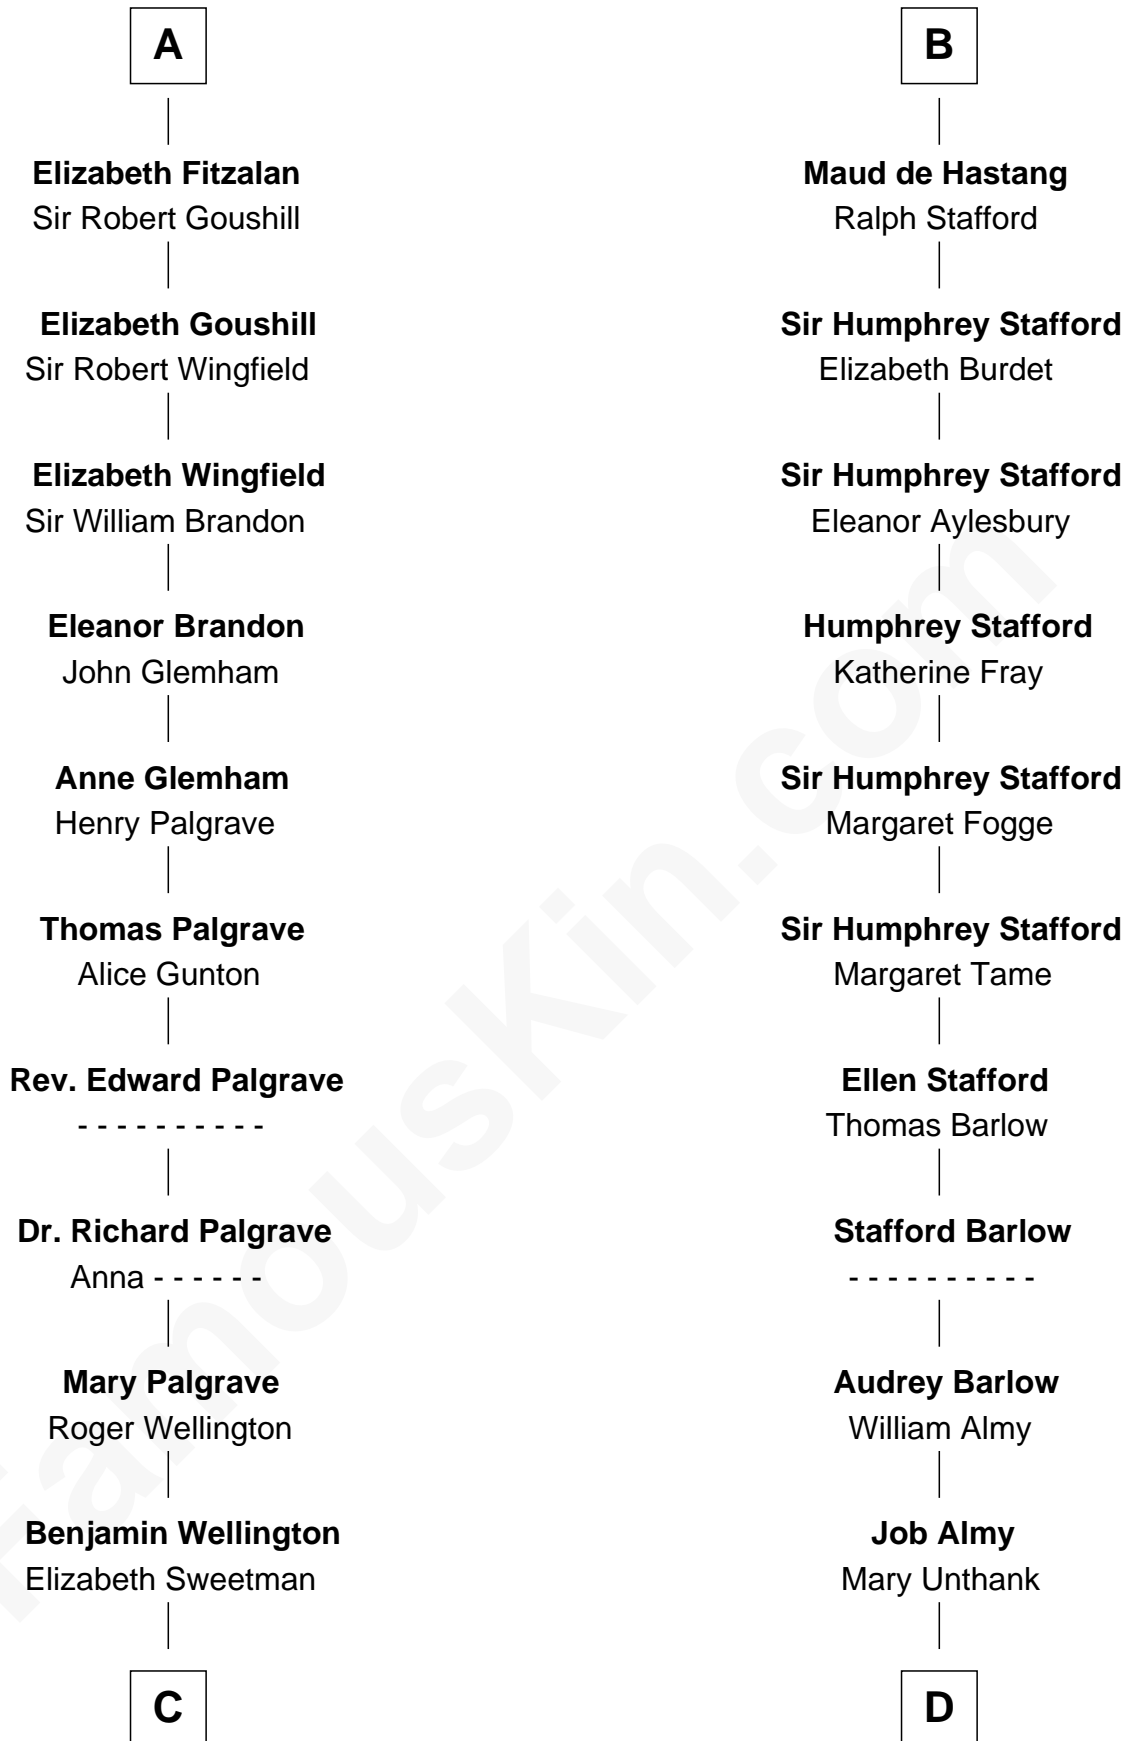

## Relationship Chart of

### Roger Sherman

*Signer of the Declaration of Independence*

18th cousin 2 times removed of

### Robert Townsend

*Member of the Culper Spy Ring during the American Revolution*

**C**

**Mehetable Wellington**

William Sherman

**Roger Sherman**

*Signer of Declaration of Independence*

**D**