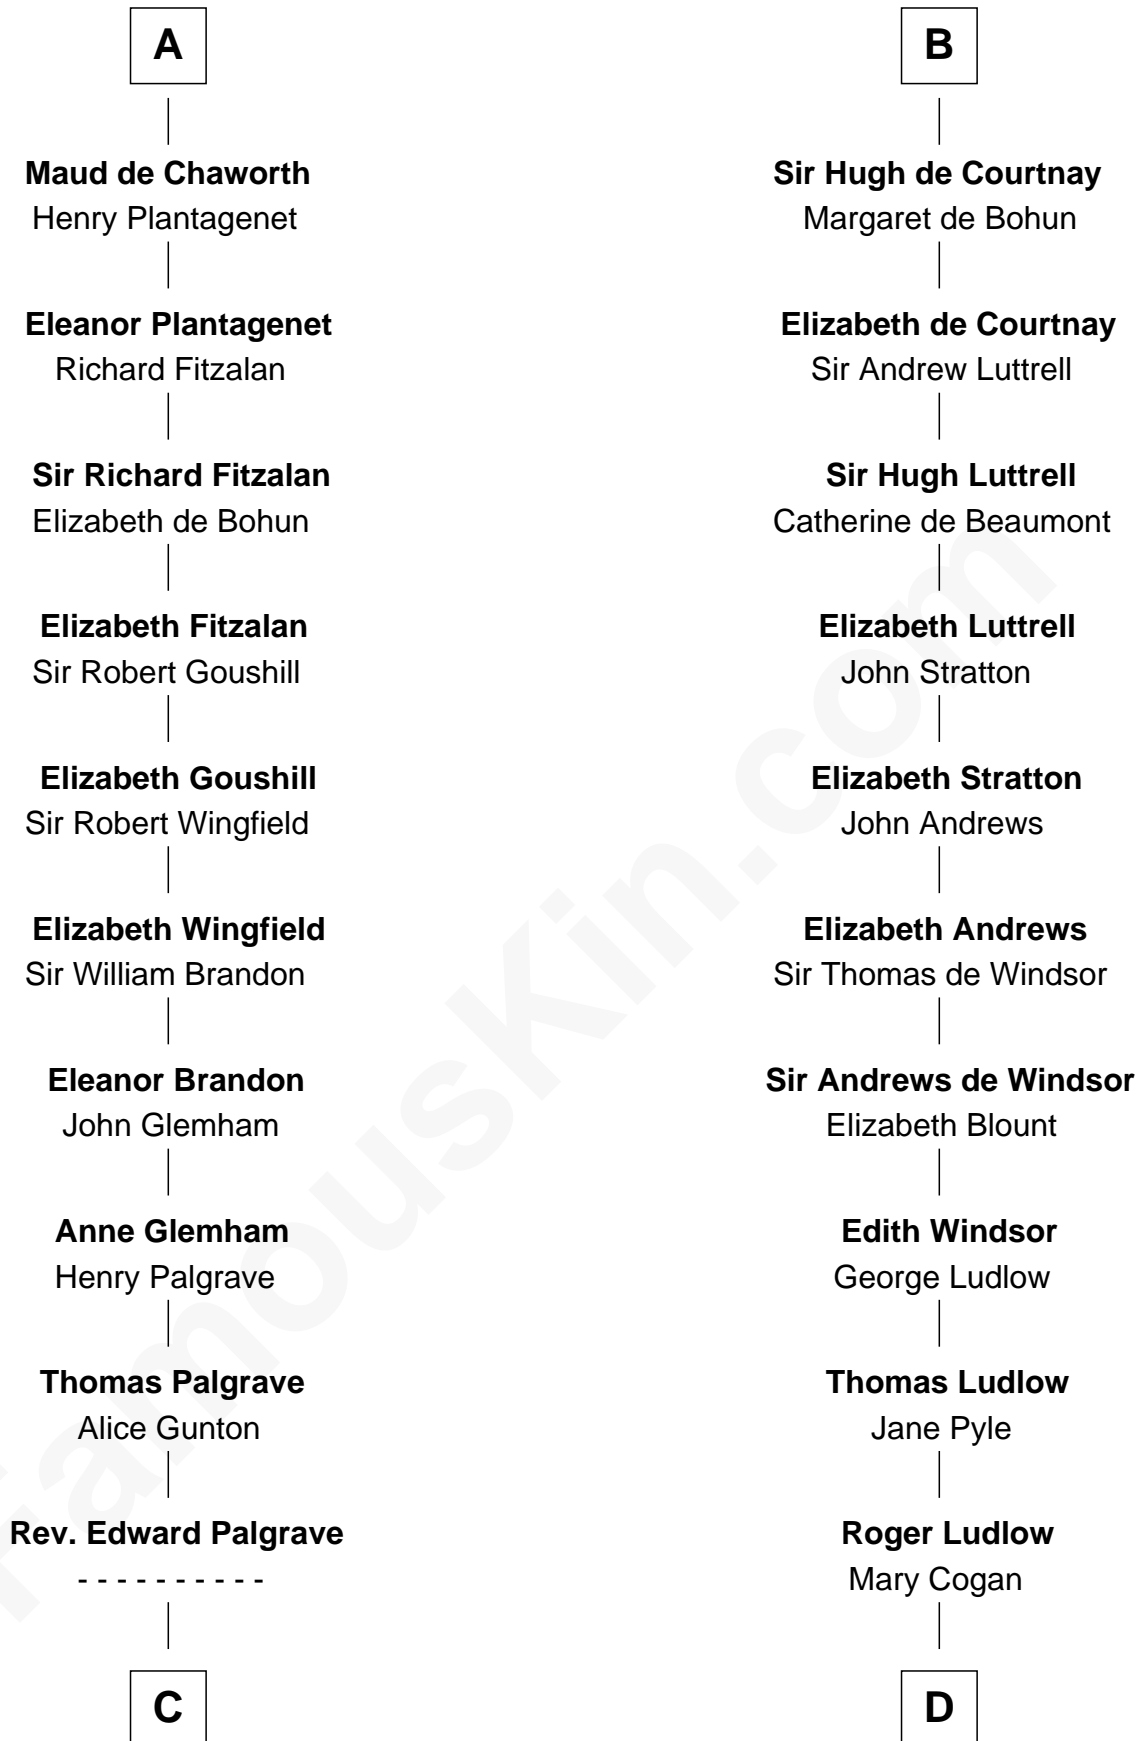

FamousKin.com

Relationship Chart of

Roger Sherman

Signer of the Declaration of Independence

20th cousin 1 time removed of

Caleb Brewster

Member of the Culper Spy Ring during the American Revolution

C

Dr. Richard Palgrave

Anna - - - - -

Mary Palgrave

Roger Wellington

Benjamin Wellington

Elizabeth Sweetman

Mehetable Wellington

William Sherman

Sarah Biggs

Caleb Brewster

Member of the Culper Spy Ring

FamousKin.com