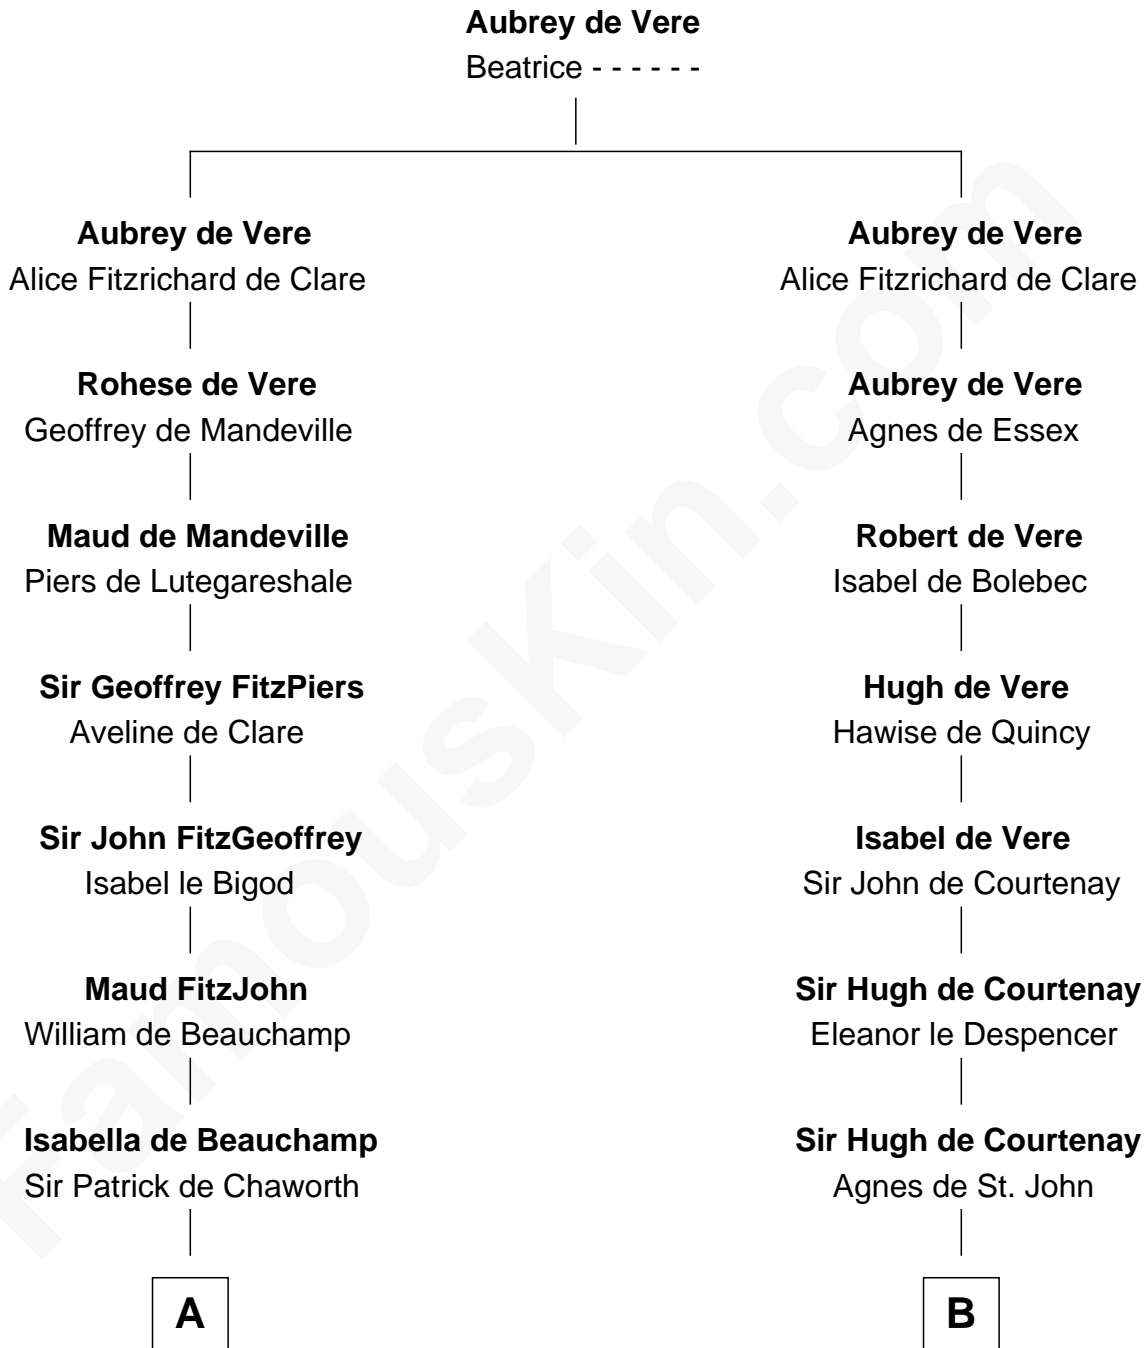

FamousKin.com

Relationship Chart of

Roger Sherman

Signer of the Declaration of Independence

20th cousin 1 time removed of

Caleb Brewster

Member of the Culper Spy Ring during the American Revolution

C

Dr. Richard Palgrave

Anna - - - - -

Mary Palgrave

Roger Wellington

Benjamin Wellington

Elizabeth Sweetman

Mehetable Wellington

William Sherman

Sarah Biggs

Caleb Brewster

Member of the Culper Spy Ring

FamousKin.com