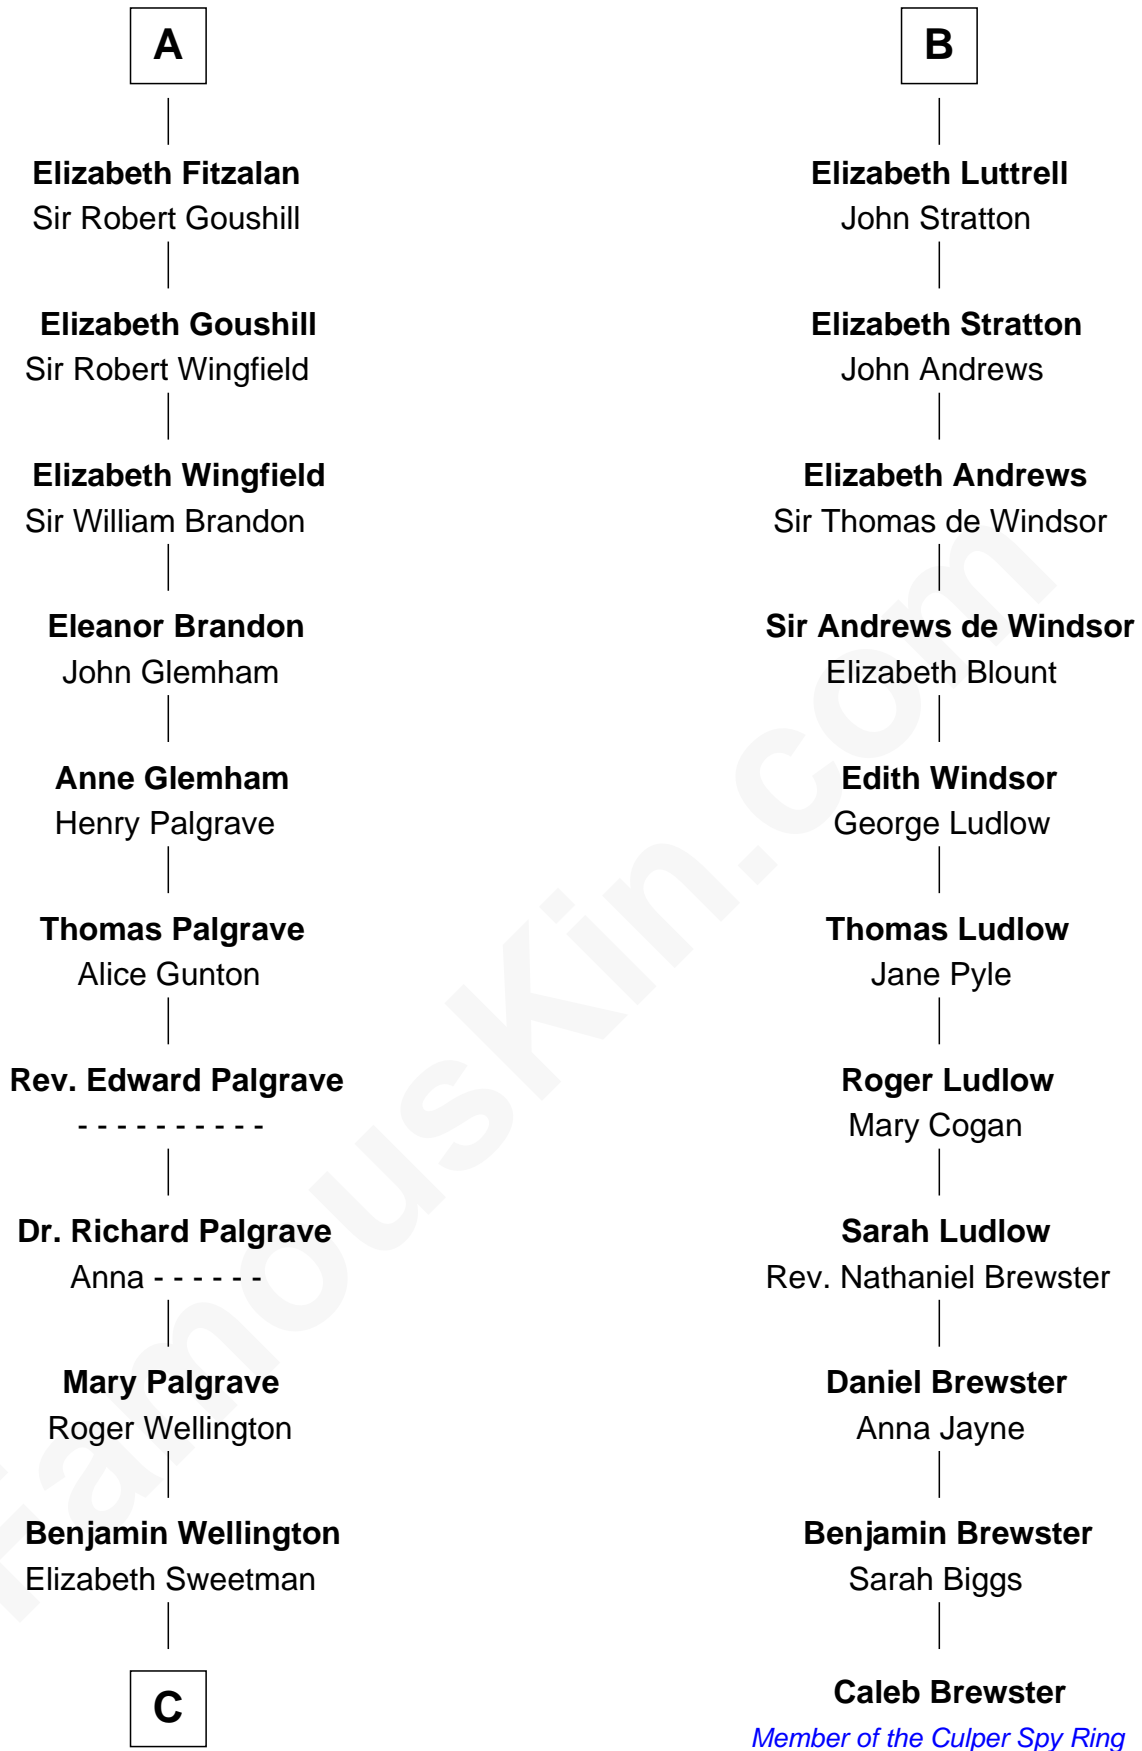

FamousKin.com

Relationship Chart of

Roger Sherman

Signer of the Declaration of Independence

17th cousin 1 time removed of

Caleb Brewster

Member of the Culper Spy Ring during the American Revolution

Saher de Quincy
Margaret de Beaumont

Sir Robert II de Quincy
Hawise of Chester

Margaret de Quincy
John de Lacy

Maud de Lacy
Sir Richard de Clare

Thomas de Clare
Juliana FitzMaurice

Margaret de Clare
Bartholomew de Badlesmere

Elizabeth de Badlesmere
Sir William de Bohun

Elizabeth de Bohun
Sir Richard Fitzalan

A

Hawise de Quincy
Hugh de Vere

Isabel de Vere
Sir John de Courtenay

Sir Hugh de Courtenay
Eleanor le Despencer

Sir Hugh de Courtenay
Agnes de St. John

Sir Hugh de Courtnay
Margaret de Bohun

Elizabeth de Courtnay
Sir Andrew Luttrell

Sir Hugh Luttrell
Catherine de Beaumont

B

C

—
Mehetable Wellington

William Sherman

—
Roger Sherman

Signer of Declaration of Independence