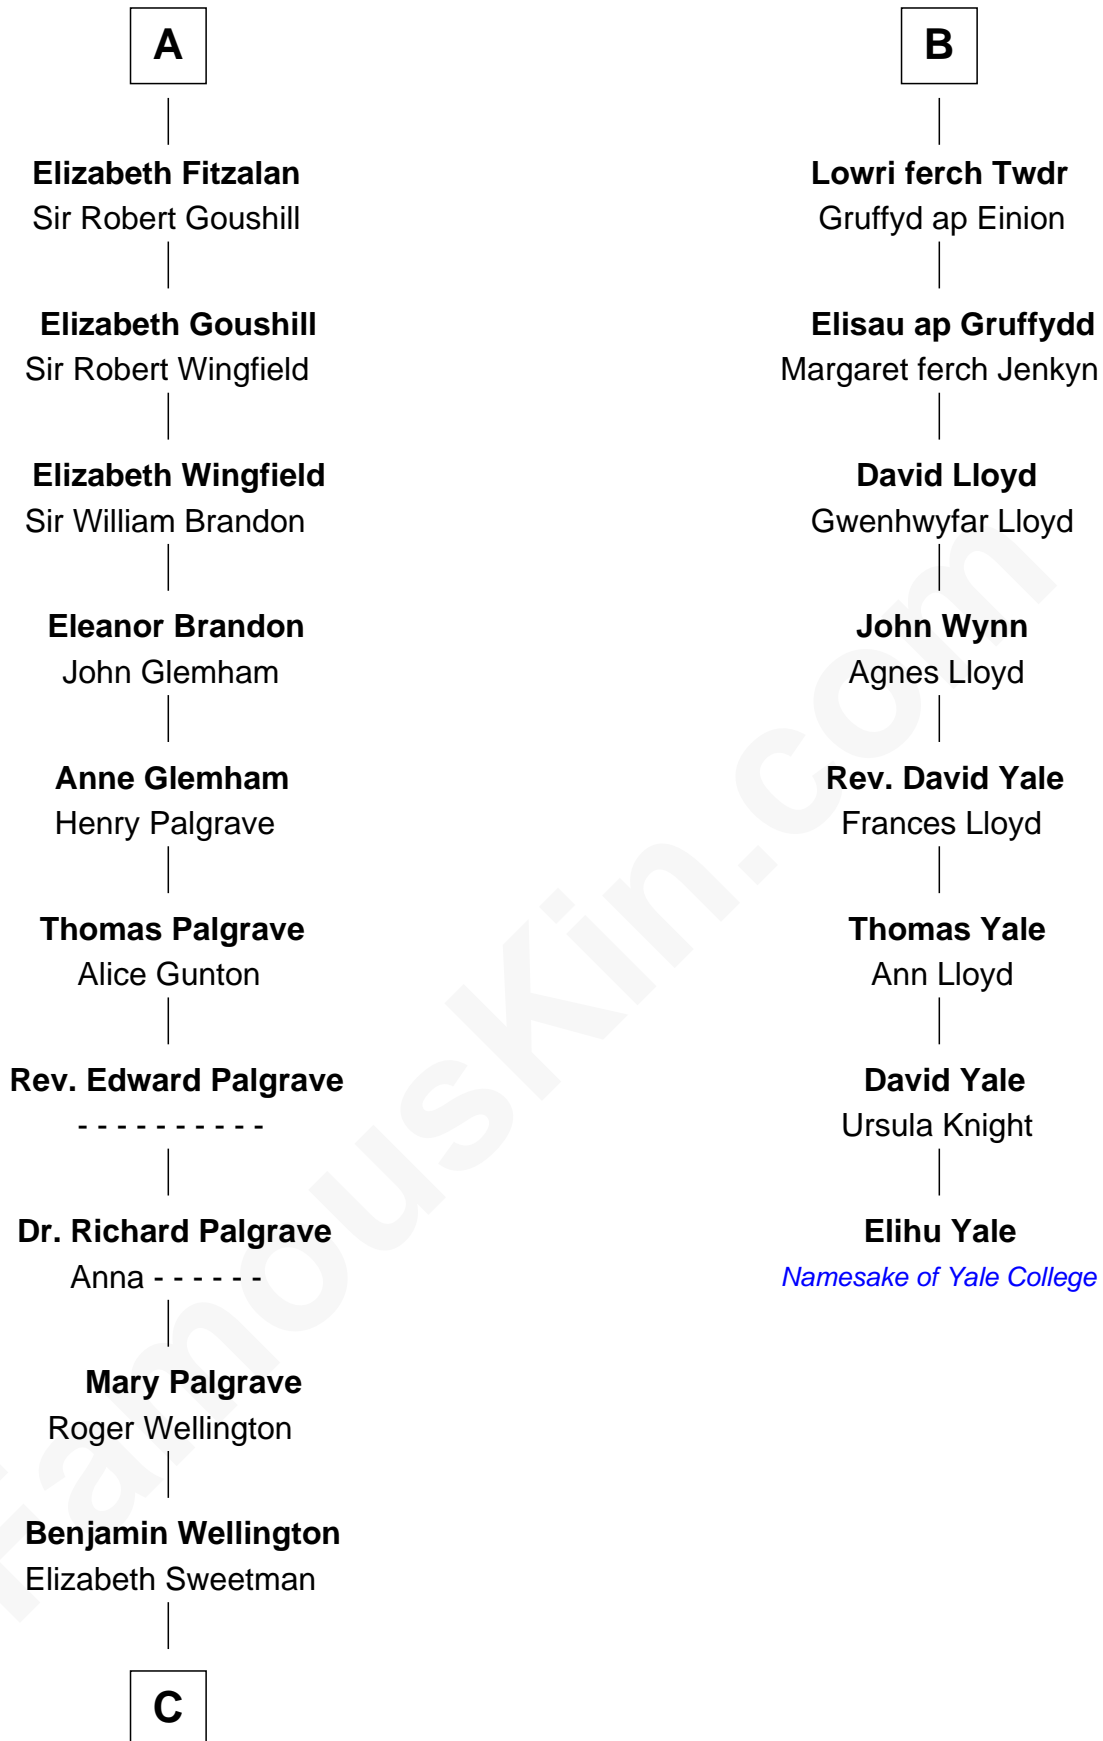

FamousKin.com

Relationship Chart of

Roger Sherman

Signer of the Declaration of Independence

14th cousin 4 times removed of

Elihu Yale

Benefactor and Namesake of Yale College

C

—
Mehetable Wellington

William Sherman

—
Roger Sherman

Signer of Declaration of Independence

FamousKin.com