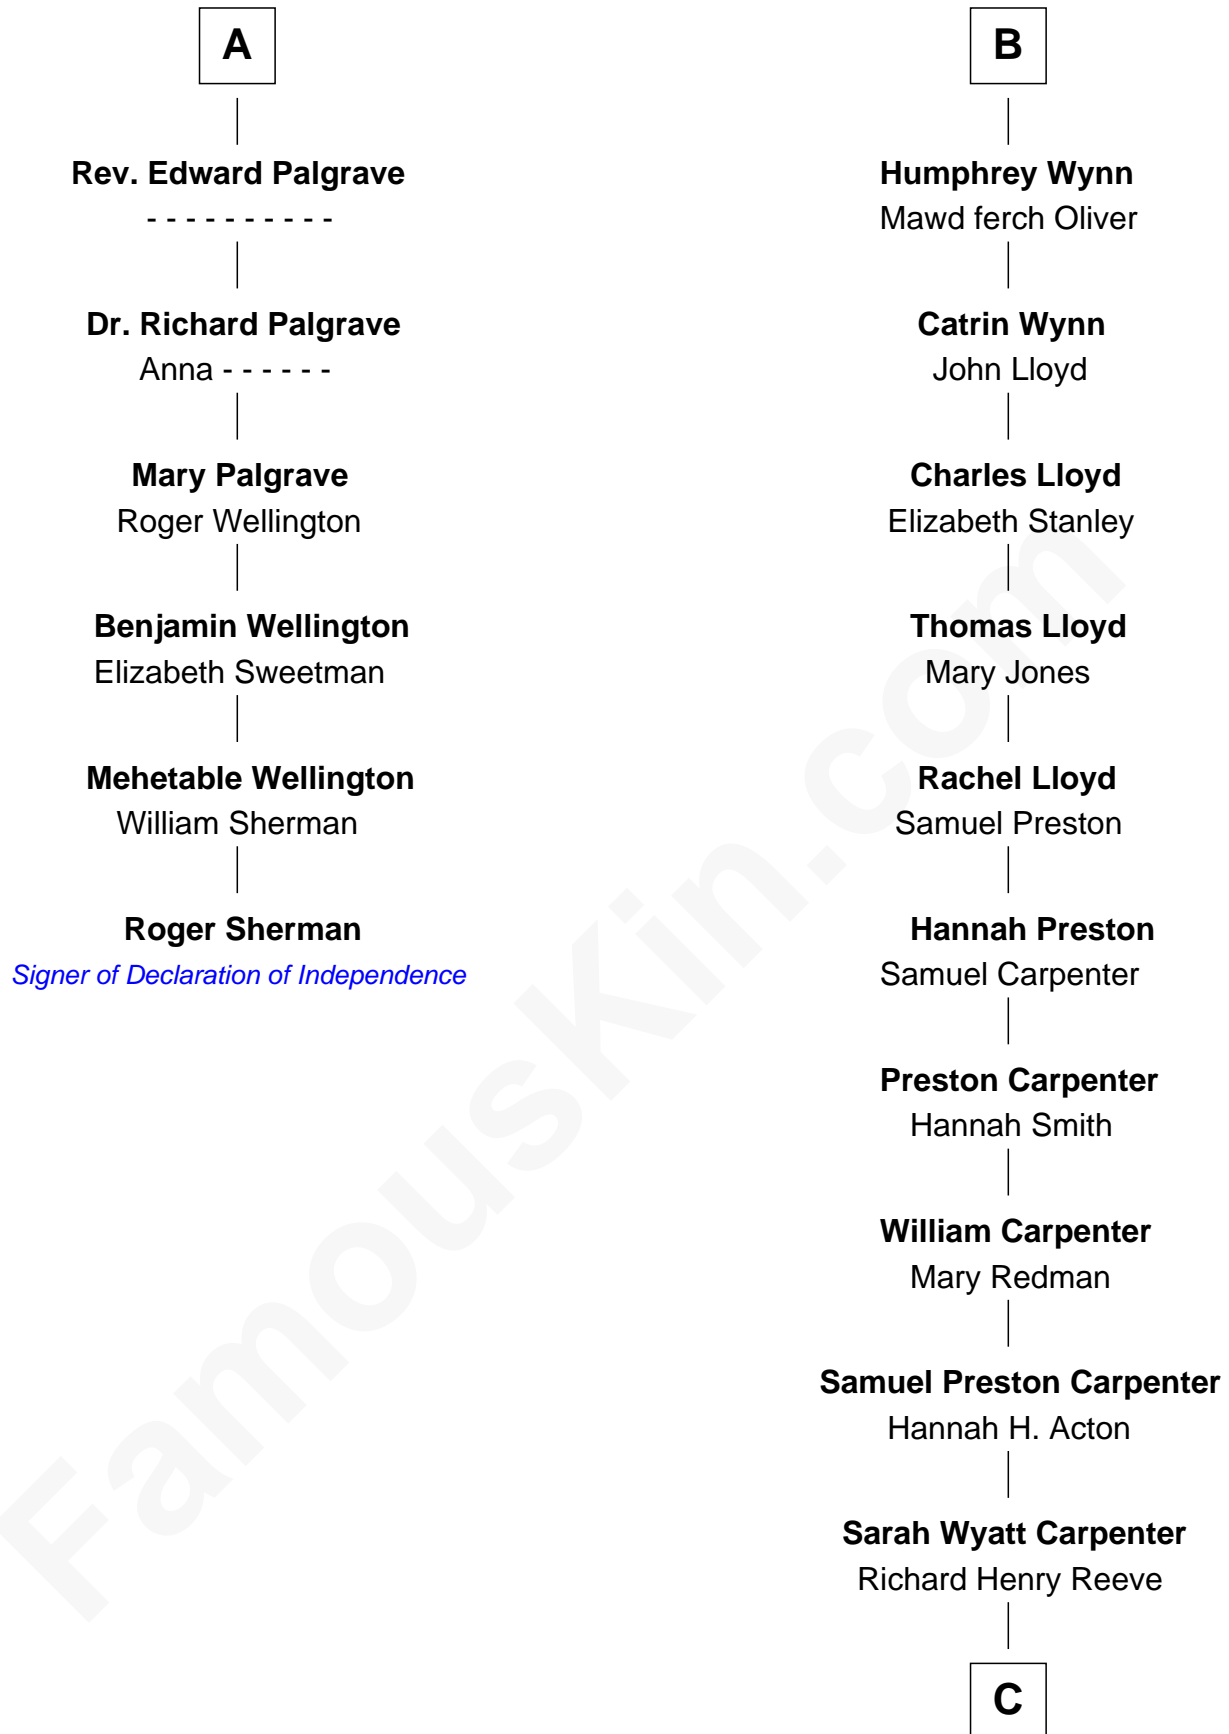

# FamousKin.com Relationship Chart of

**Roger Sherman**

*Signer of the Declaration of Independence*

12th cousin 8 times removed of

**Christopher Reeve**

*Movie Actor*

**Richard Fitzalan**  
Eleanor Plantagenet

**C**

**Augustus Henry Reeve**  
Margaretta Willis Baldwin

**Richard Henry Reeve**  
Anne Conrad D'Olier

**Franklin D'Olier Reeve**  
Barbara Pitney Lamb

**Christopher Reeve**  
*Movie Actor*