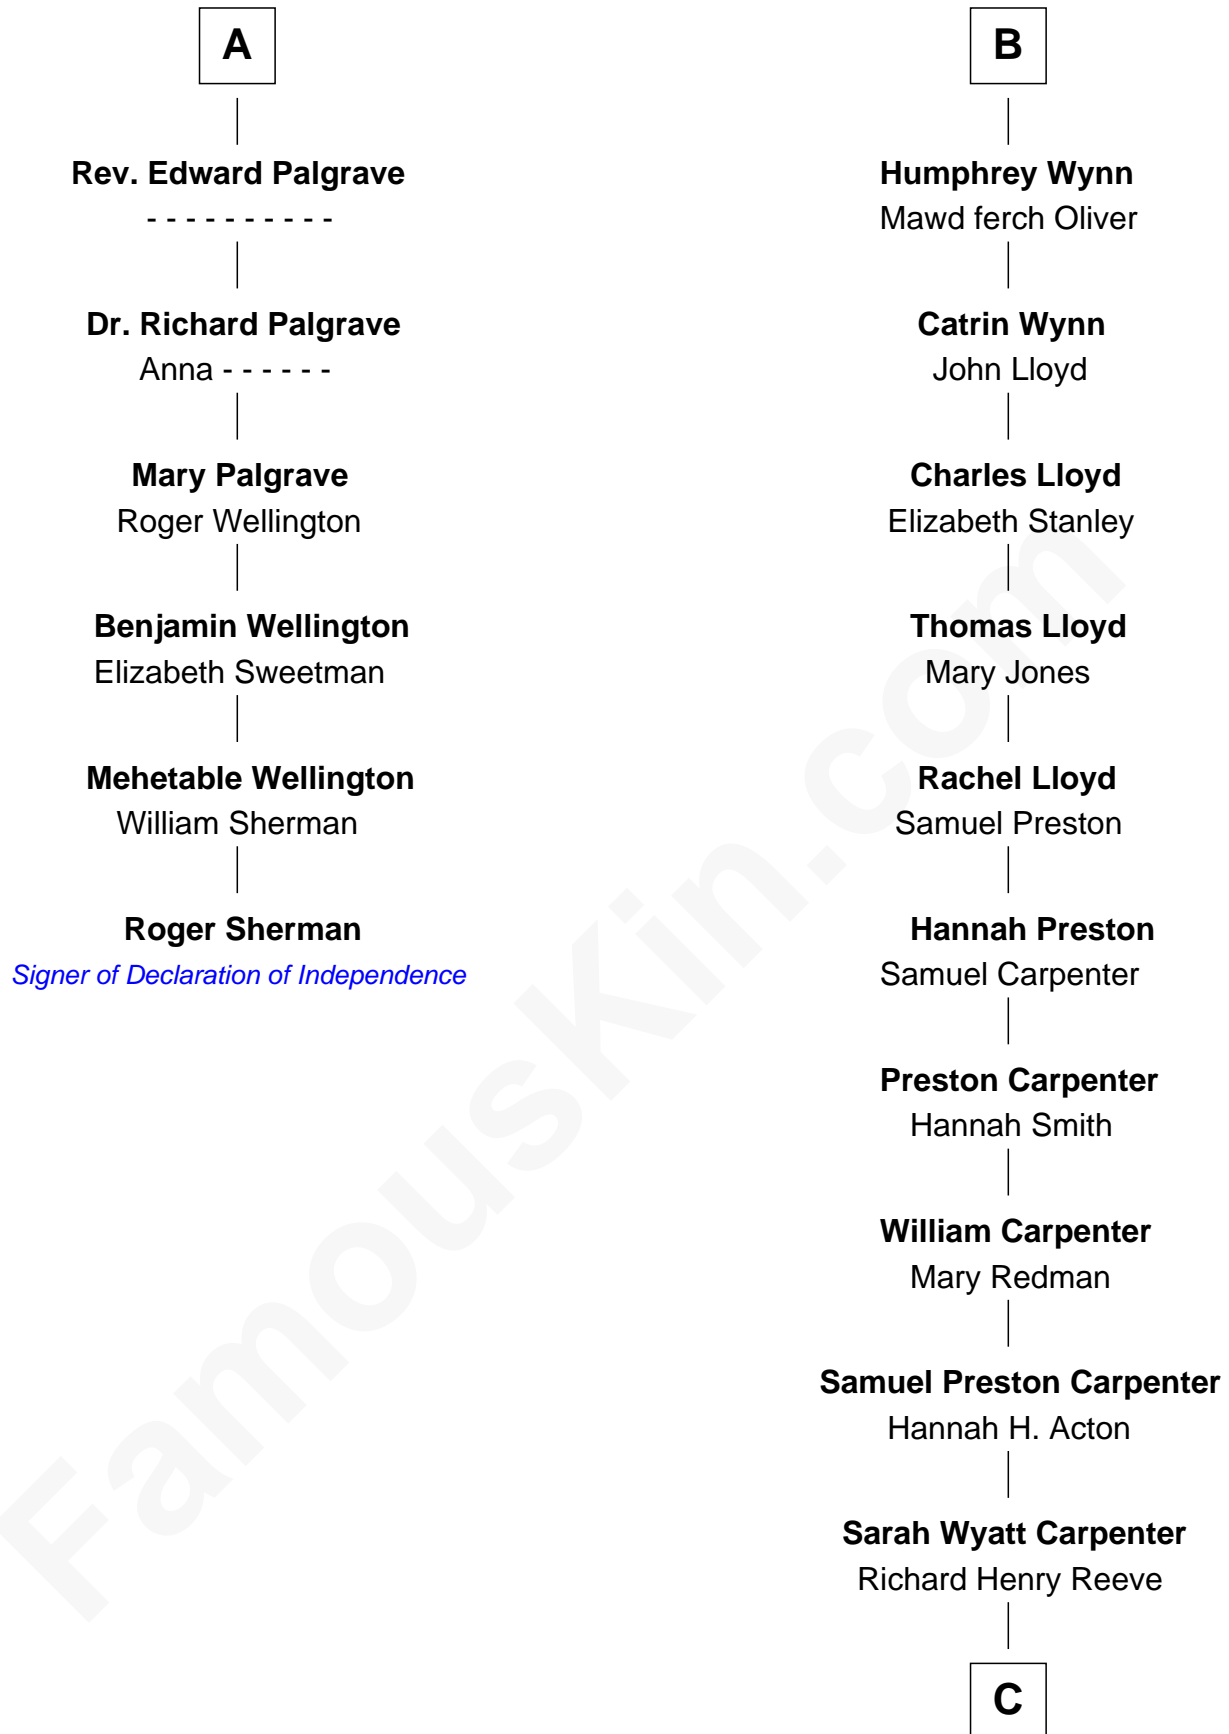

FamousKin.com

Relationship Chart of

Roger Sherman

Signer of the Declaration of Independence

12th cousin 8 times removed of

Christopher Reeve
Movie Actor

Sir William de Bohun
Elizabeth de Badlesmere

C