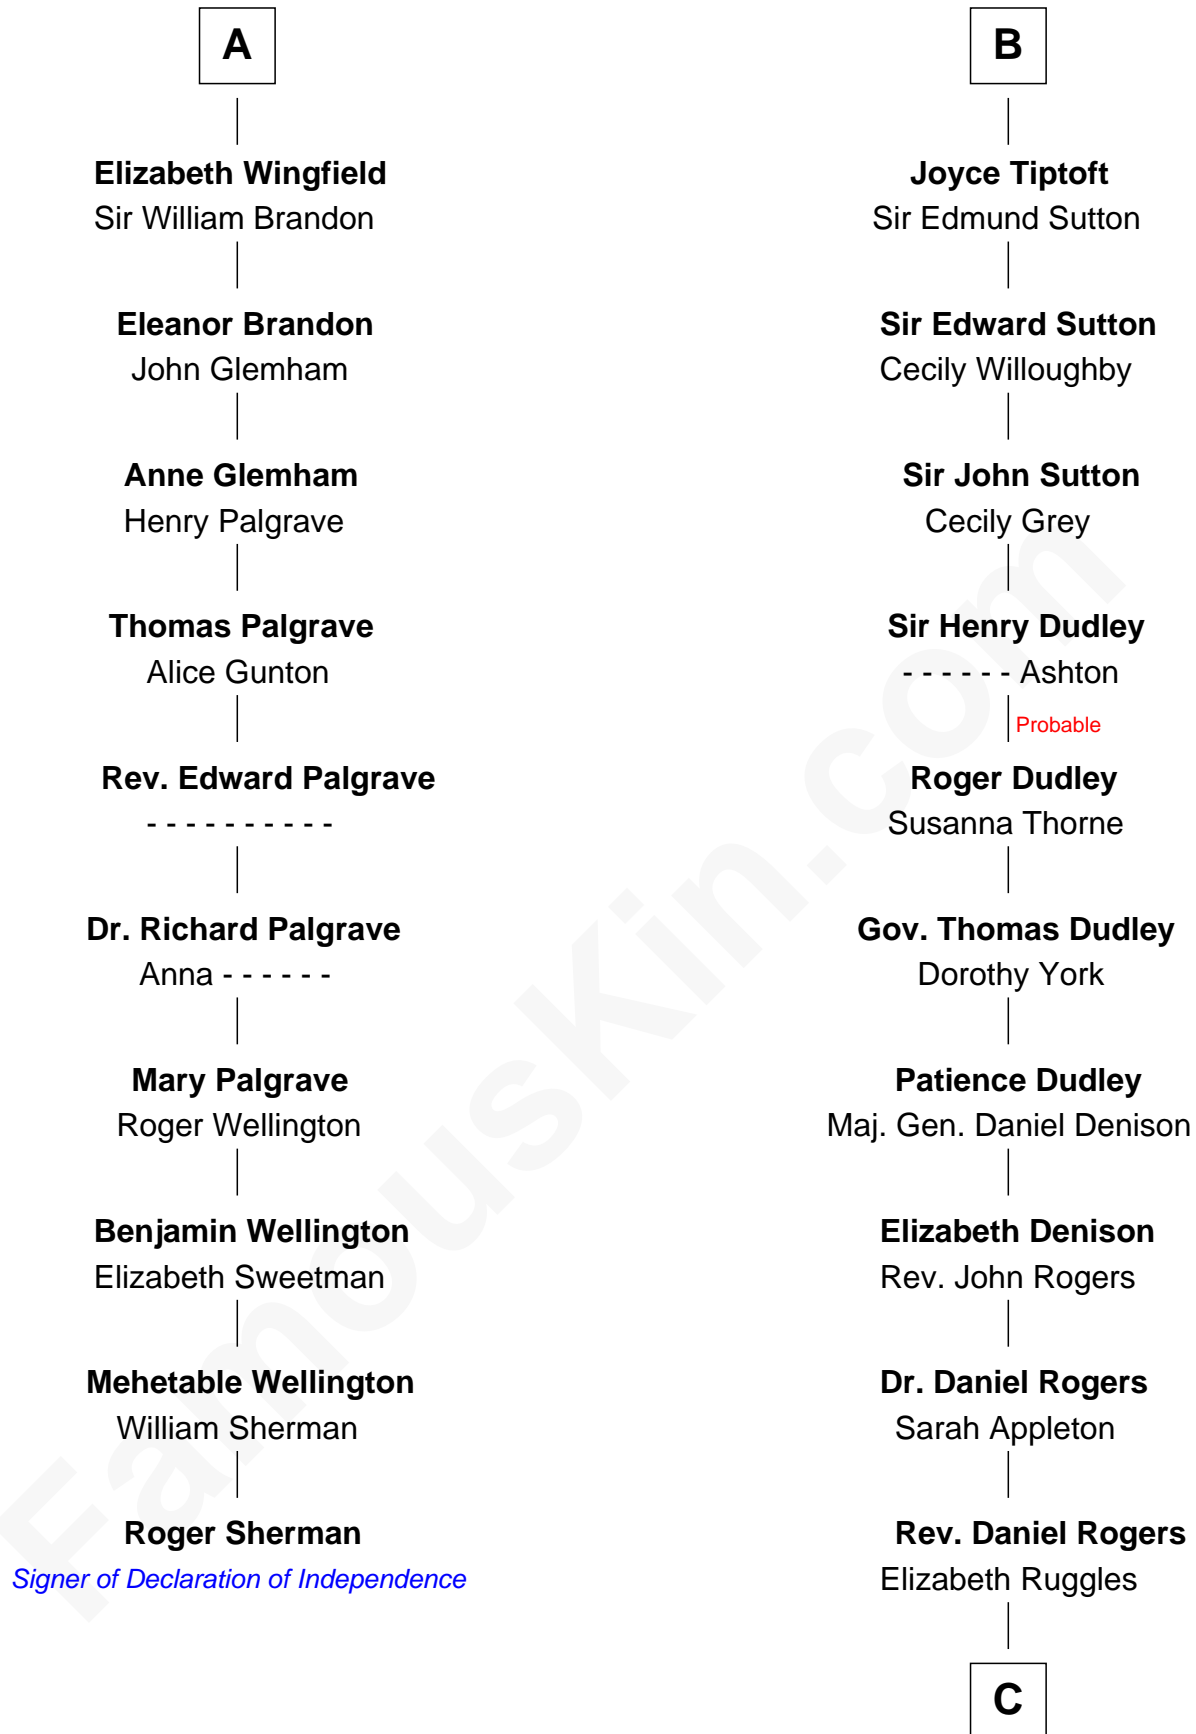

FamousKin.com

Relationship Chart of

Roger Sherman

Signer of the Declaration of Independence

16th cousin 4 times removed of

Colonel Robert Gould Shaw

U.S. Civil War leader of film "Glory" fame

C

—
Sarah Rogers
Samuel Parkman

—
Elizabeth Willard Parkman
Robert Gould Shaw

—
Francis George Shaw
Sarah Blake Sturgis

—
Colonel Robert Gould Shaw
Main character in film "Glory"

FamousKin.com