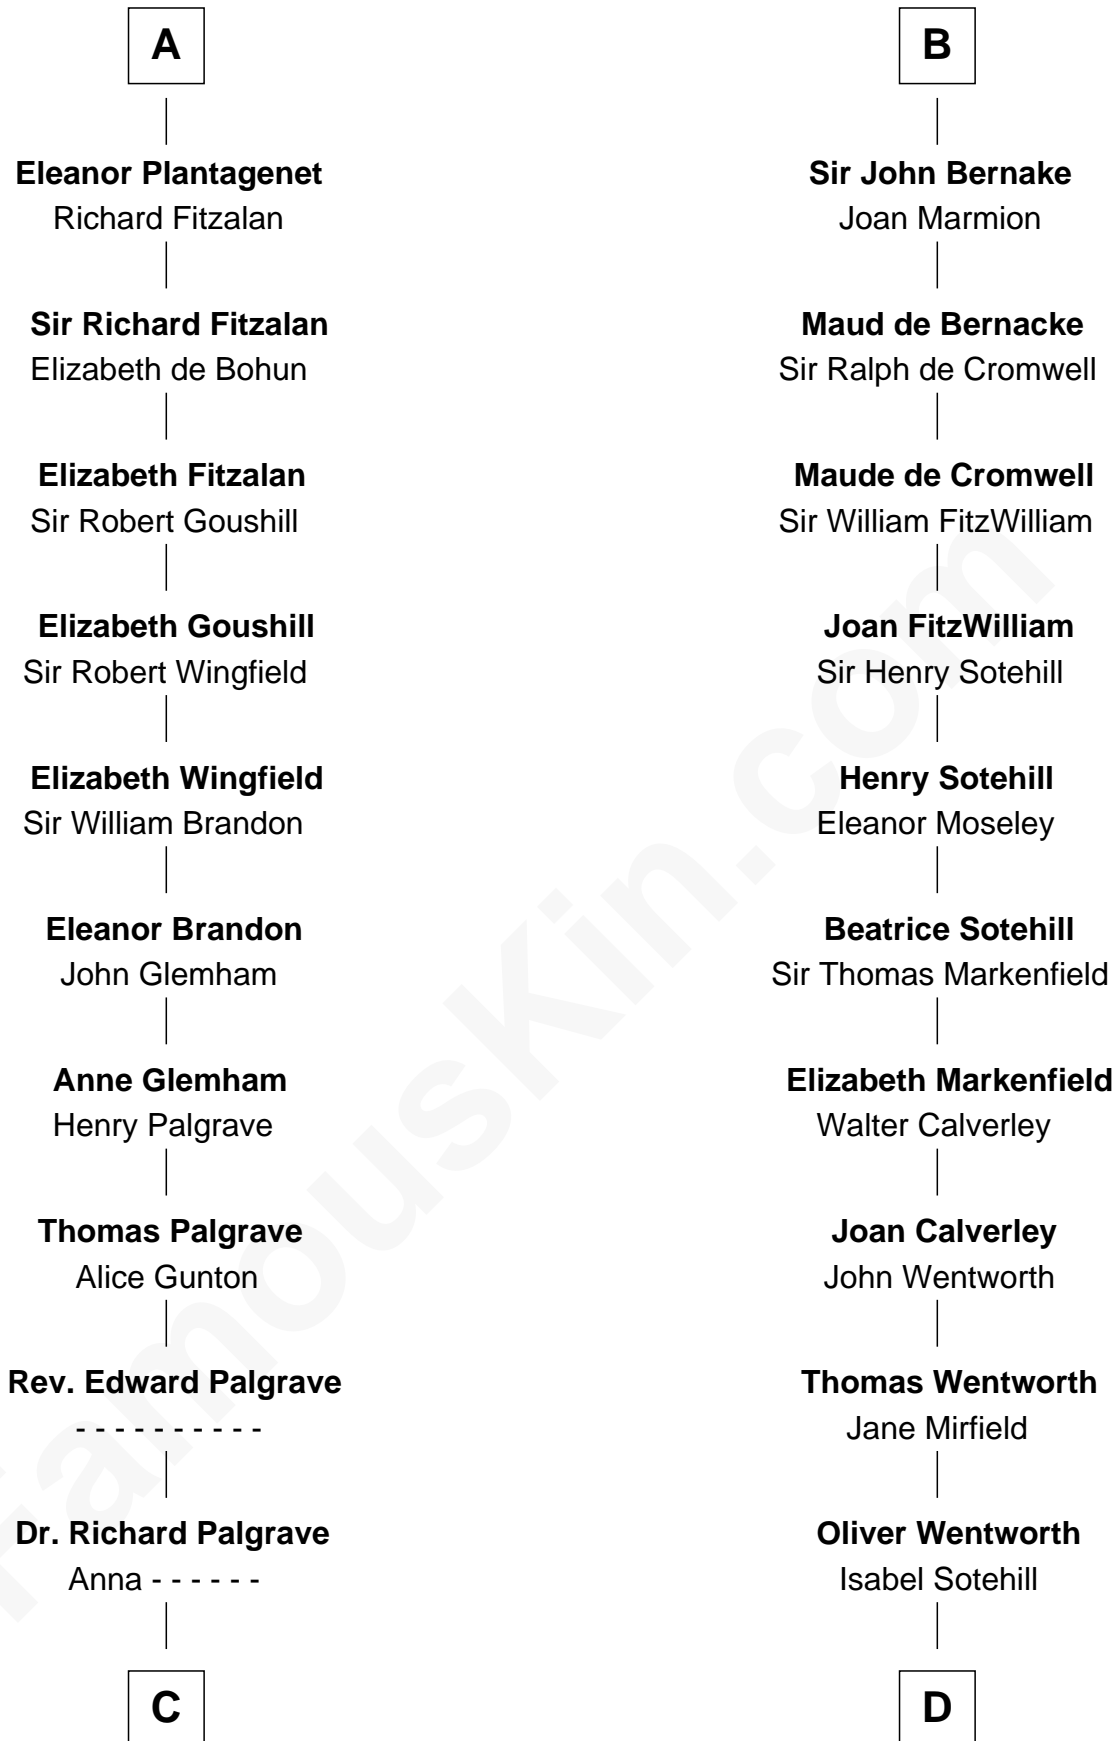

FamousKin.com Relationship Chart of

Roger Sherman

Signer of the Declaration of Independence

20th cousin of

William Wentworth

(c1616 - 1696/7) Great Migration Immigrant 1638

Gottfried I, Count of Louvain

Ide de Chiny

Nichole de Grey

Joan de Tateshale

Robert de Driby

Alice de Driby

Sir William de Bernake

B

C

Mary Palgrave
Roger Wellington

Benjamin Wellington
Elizabeth Sweetman

Mehetable Wellington
William Sherman

Roger Sherman

Signer of Declaration of Independence

D

William Wentworth
Ellen Gilby

Christopher Wentworth
Katharine Marbury

William Wentworth
Susanna Carter

William Wentworth

Great Migration Immigrant 1638