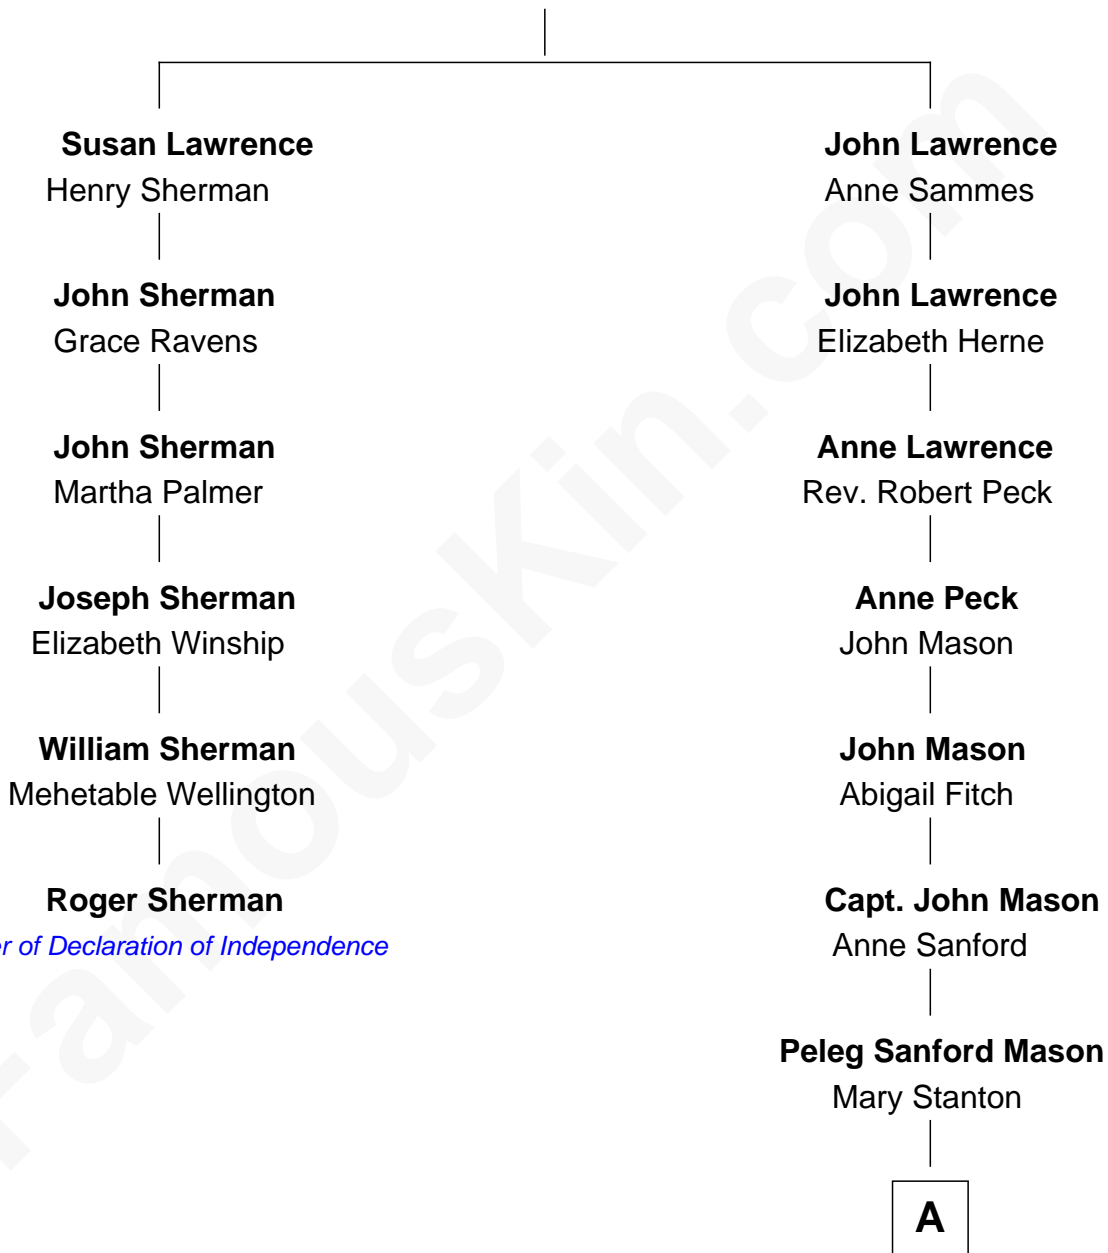

## Relationship Chart of

### Roger Sherman

*Signer of the Declaration of Independence*

5th cousin 4 times removed of

### Lucretia (Rudolph) Garfield

*First Lady of President James Garfield*

**John Lawrence**

-----

**A**

**Elijah Mason**  
Lucretia Greene

**Arabella Greene Mason**  
Zebulon Rudolph

**Lucretia (Rudolph) Garfield**  
*First Lady of James Garfield*