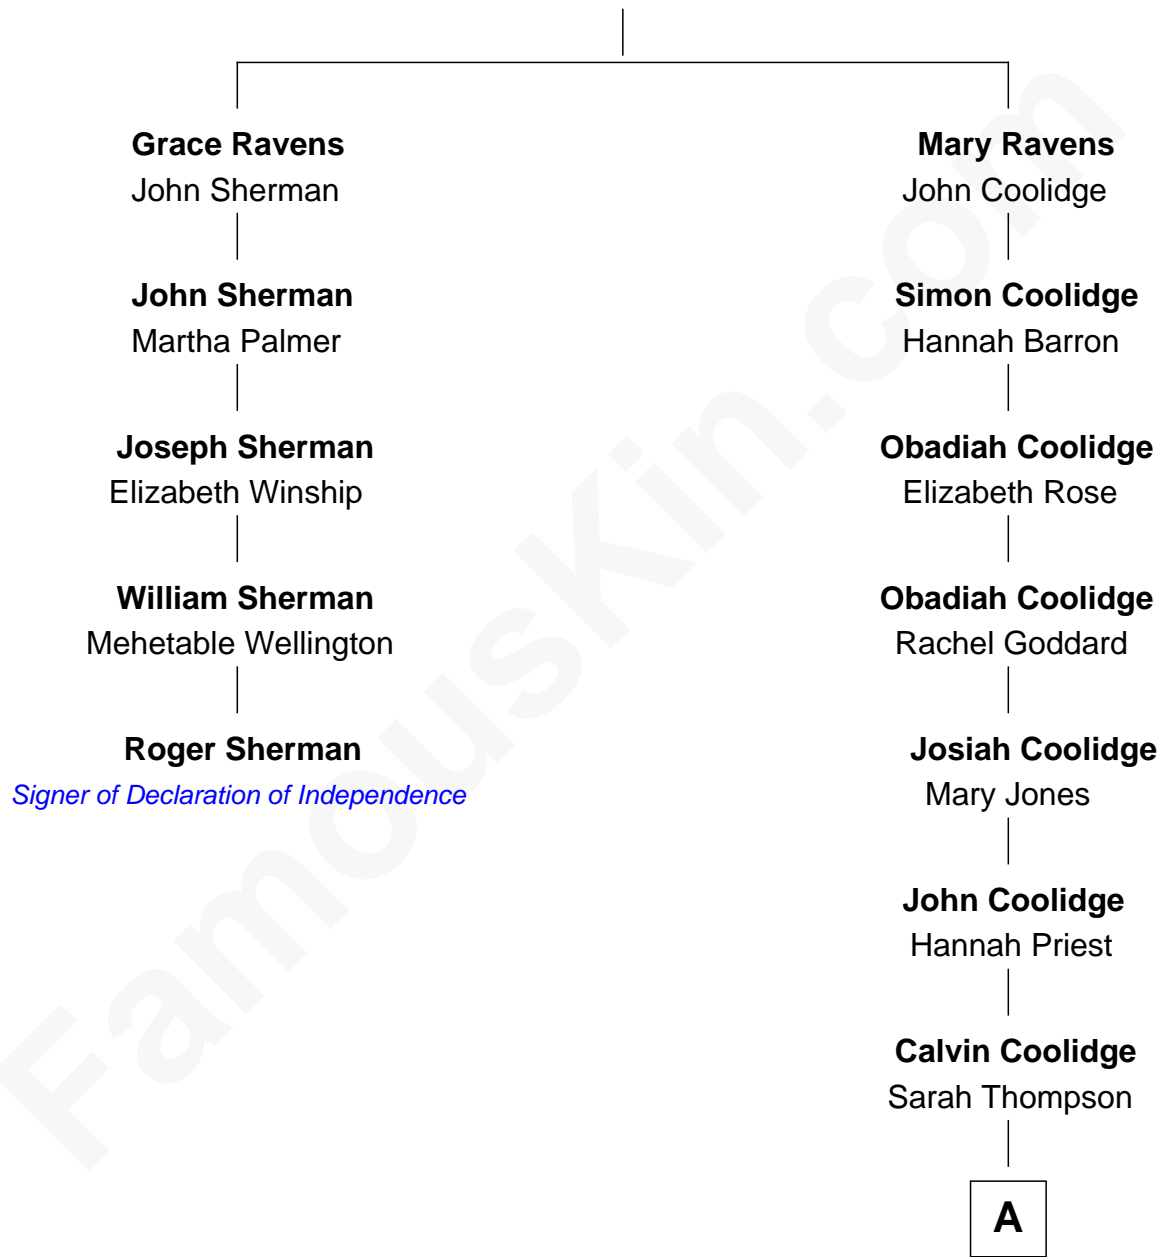

## Relationship Chart of

### Roger Sherman

*Signer of the Declaration of Independence*

4th cousin 5 times removed of

**Calvin Coolidge**  
*30th U.S. President*

**Rev. Richard Ravens**  
Elizabeth Hedge

**A**

Calvin Galusha Coolidge

Sarah Almeda Brewer

Col. John Calvin Coolidge

Victoria Josephine Moor

Calvin Coolidge

*30th U.S. President*

FamousKin.com