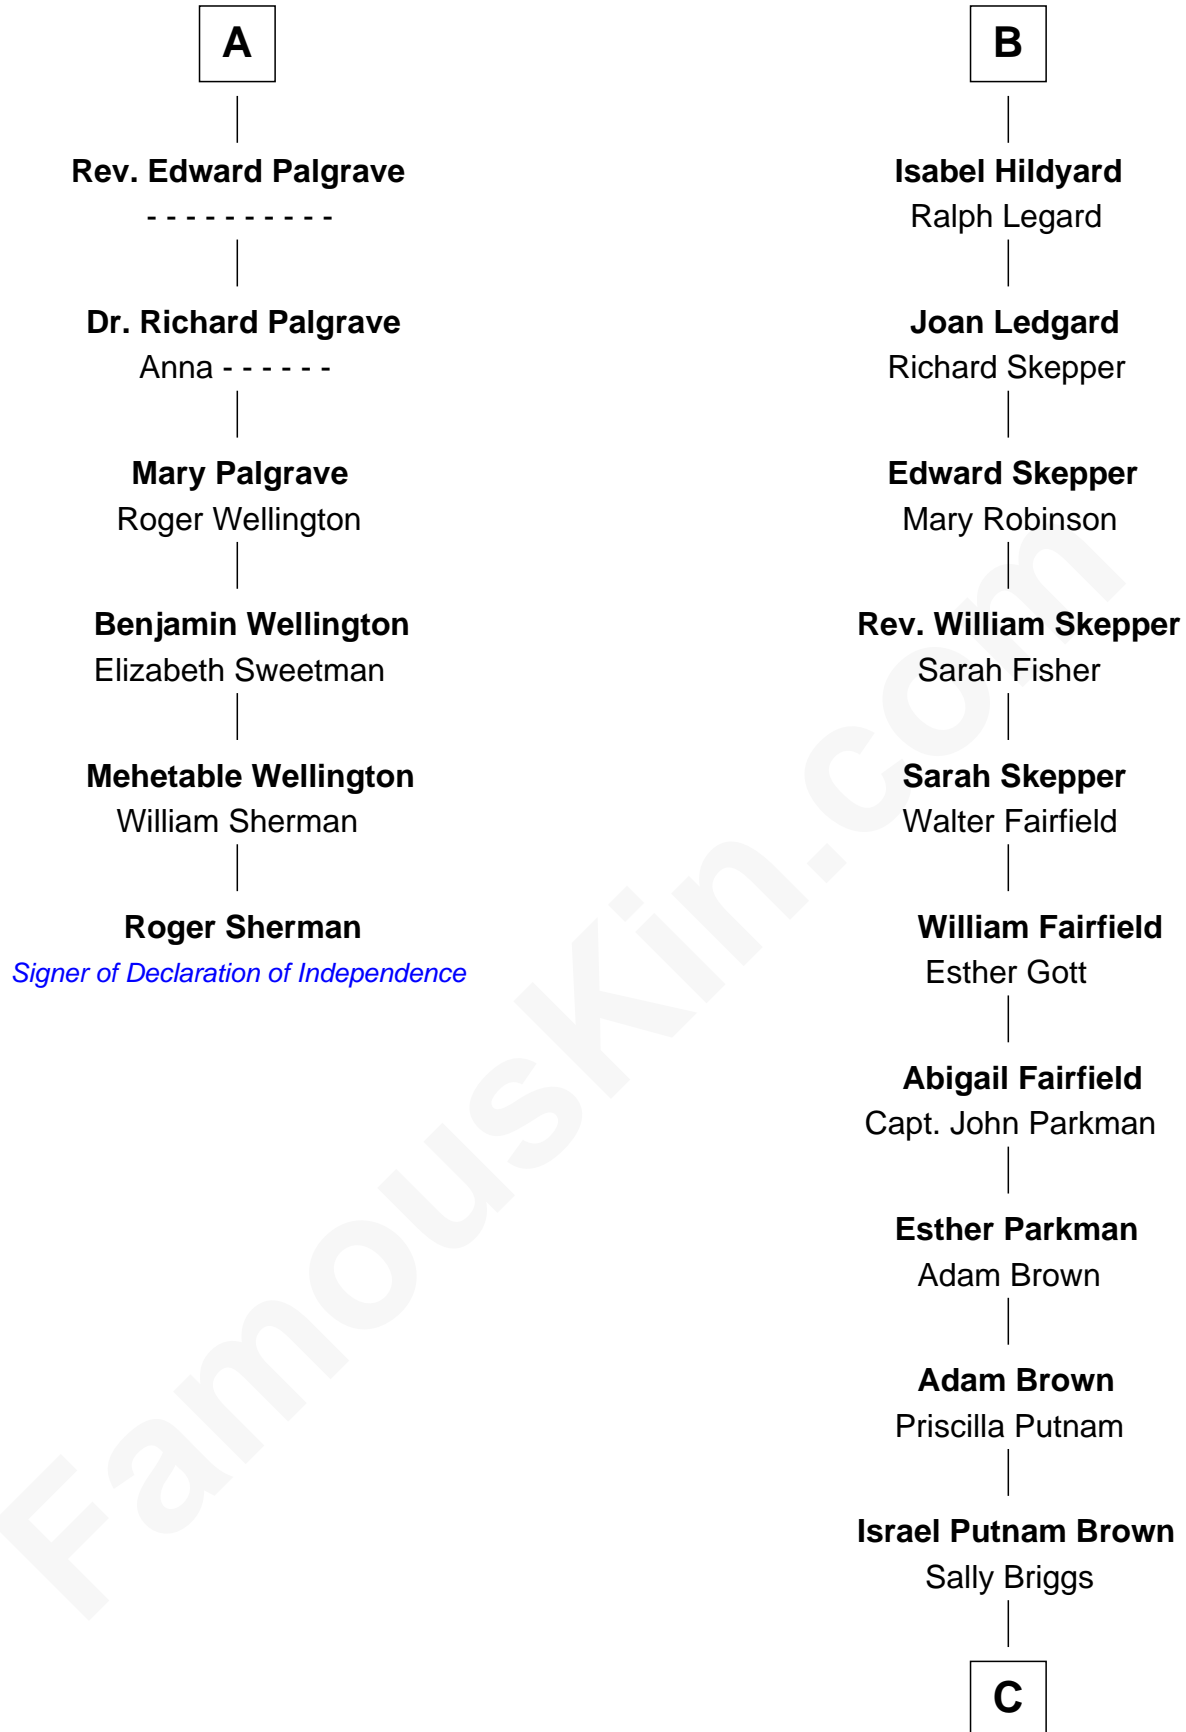

FamousKin.com

Relationship Chart of

Roger Sherman

Signer of the Declaration of Independence

12th cousin 8 times removed of

Calvin Coolidge
30th U.S. President

C

—
Sally Briggs Brown

Israel Chase Brewer

—
Sarah Almeda Brewer

Calvin Galusha Coolidge

—
Col. John Calvin Coolidge

Victoria Josephine Moor

—
Calvin Coolidge

30th U.S. President

FamousKin.com