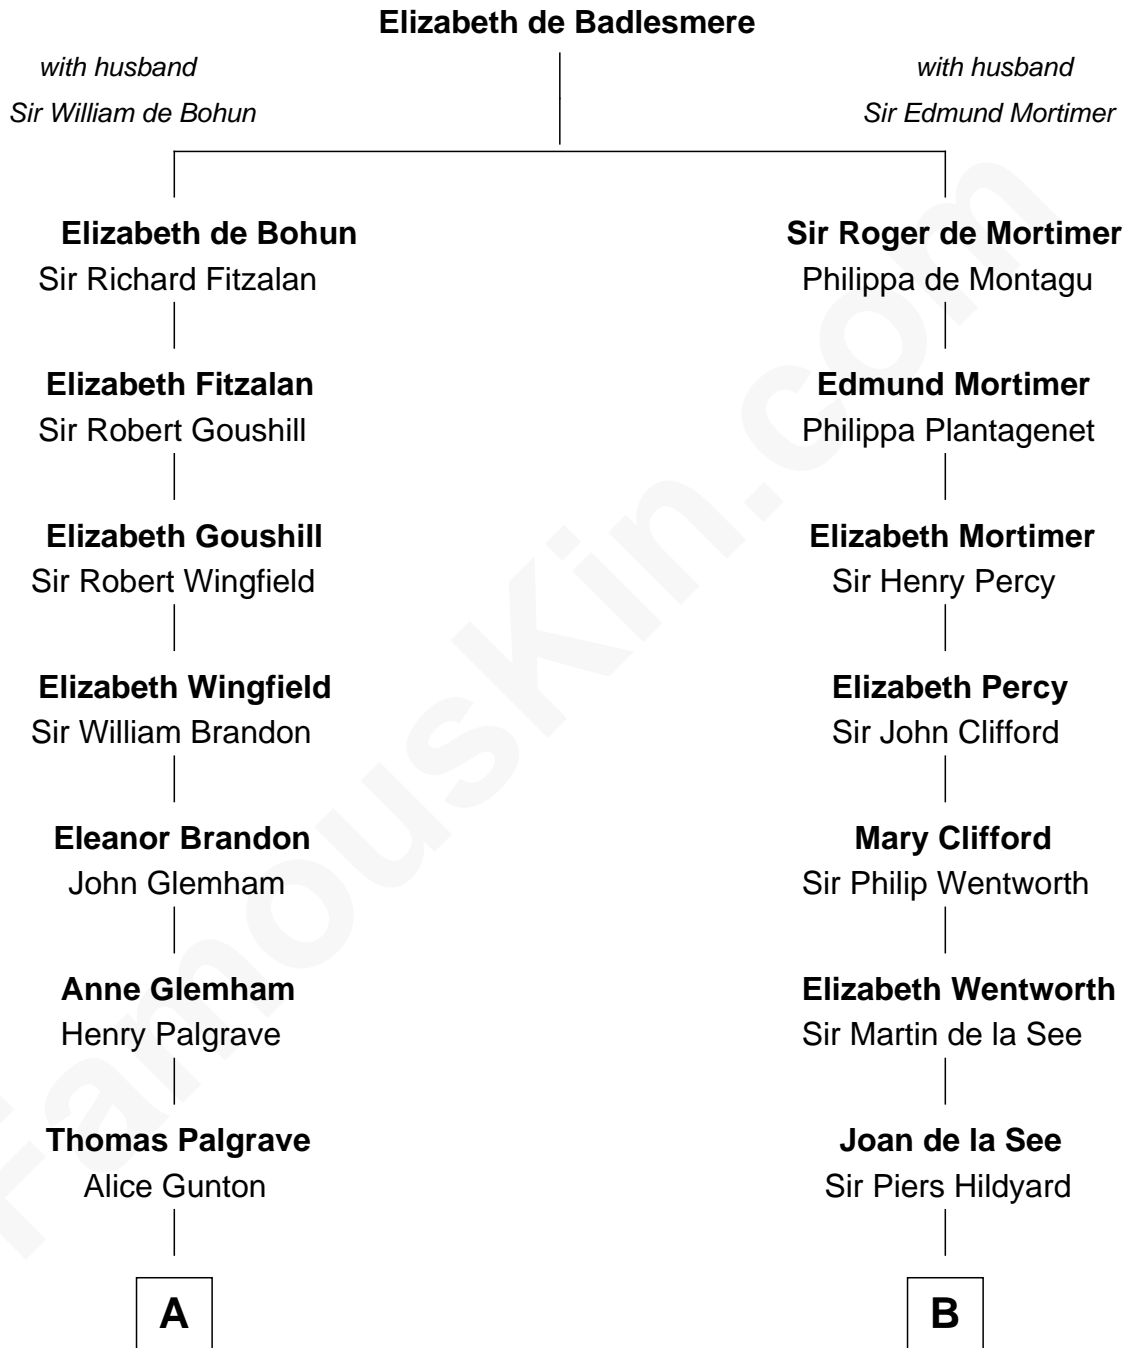

FamousKin.com

Relationship Chart of

Roger Sherman

Signer of the Declaration of Independence

12th cousin 8 times removed of

Calvin Coolidge
30th U.S. President

C

—
Sally Briggs Brown

Israel Chase Brewer

—
Sarah Almeda Brewer

Calvin Galusha Coolidge

—
Col. John Calvin Coolidge

Victoria Josephine Moor

—
Calvin Coolidge

30th U.S. President

FamousKin.com