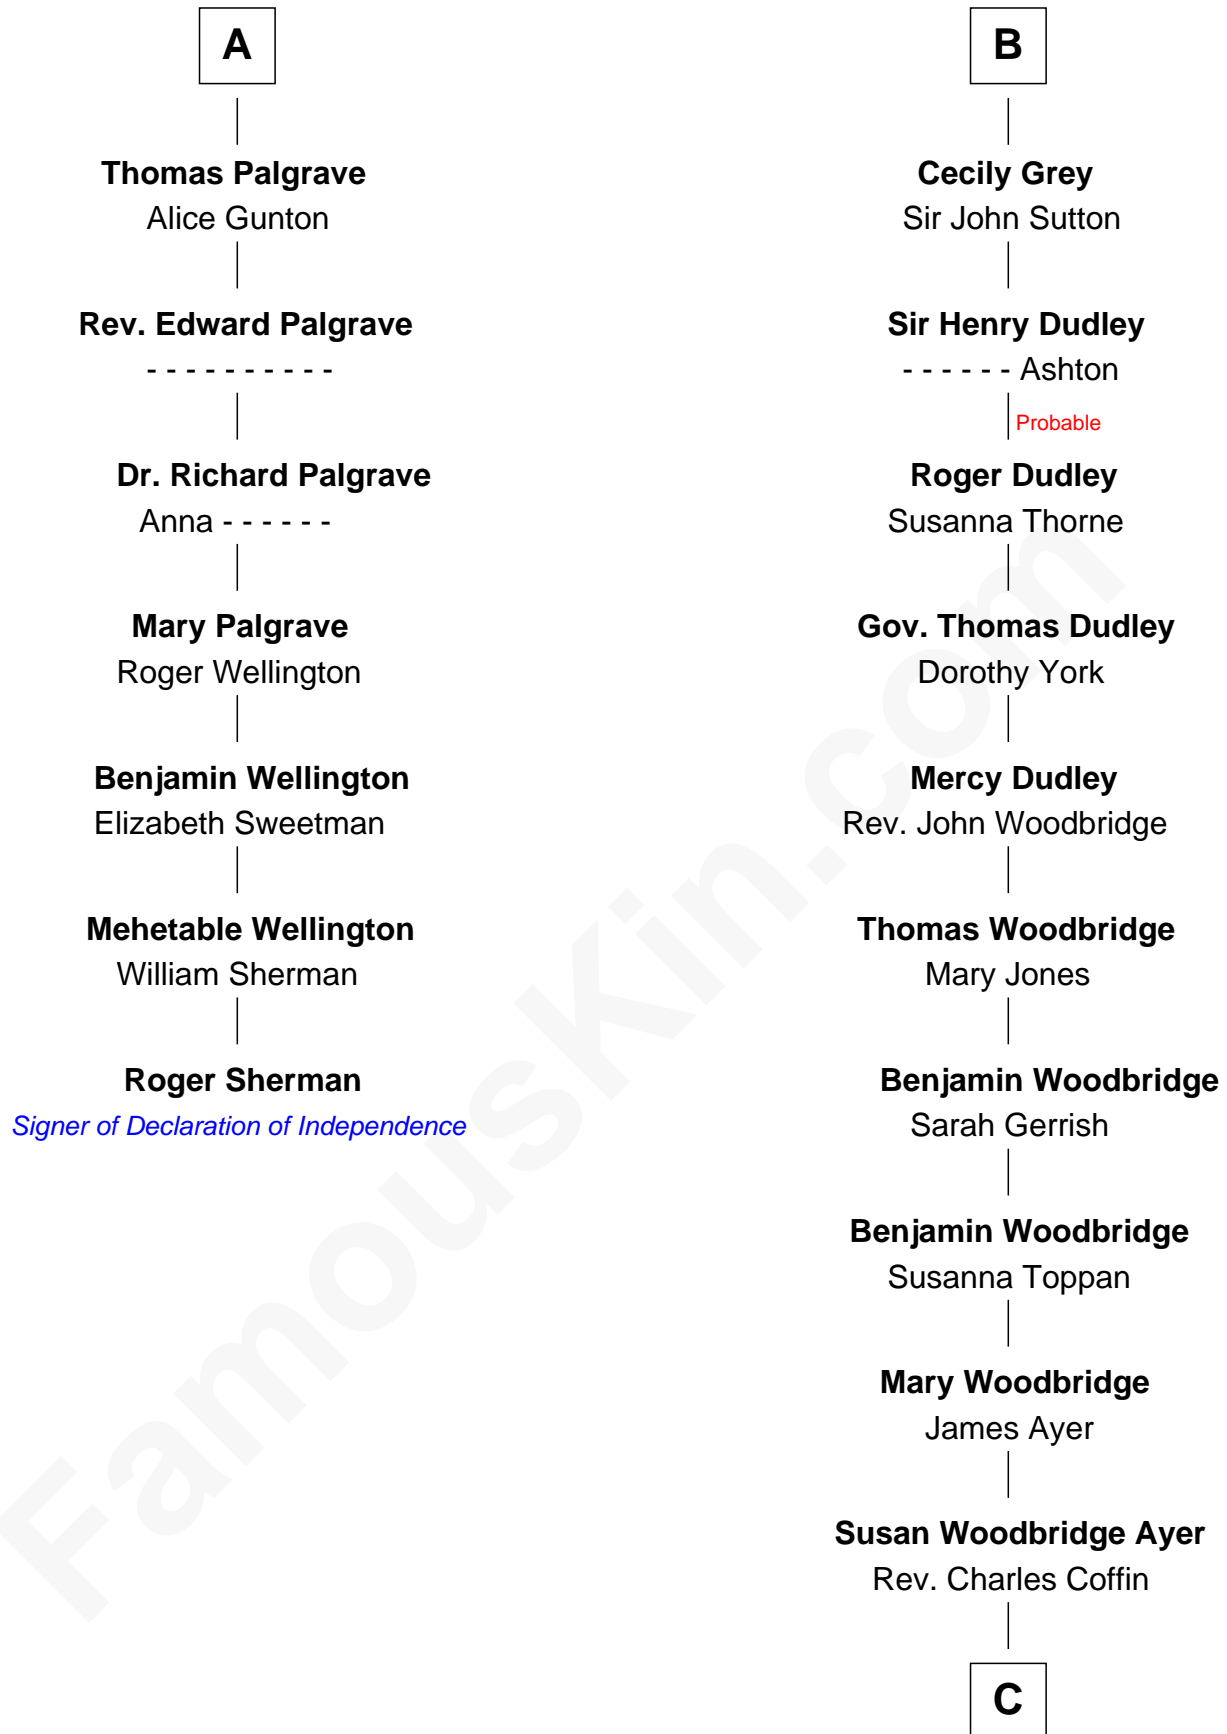

FamousKin.com

Relationship Chart of

Roger Sherman

Signer of the Declaration of Independence

13th cousin 7 times removed of

Tennessee Williams

Author of *A Streetcar Named Desire*

Bartholomew de Badlesmere

Margaret de Clare

Elizabeth de Badlesmere

Sir William de Bohun

Elizabeth de Bohun

Sir Richard Fitzalan

Elizabeth Fitzalan

Sir Robert Goushill

Elizabeth Goushill

Margery de Badlesmere

Sir William de Ros

Thomas de Ros

Beatrice de Stafford

Margaret de Ros

Sir Reynold Grey

Margaret Grey

Sir William Bonville

William Bonville

Elizabeth Harington

William Bonville

Katherine Neville

Cecily Bonville

Thomas Grey

B

C