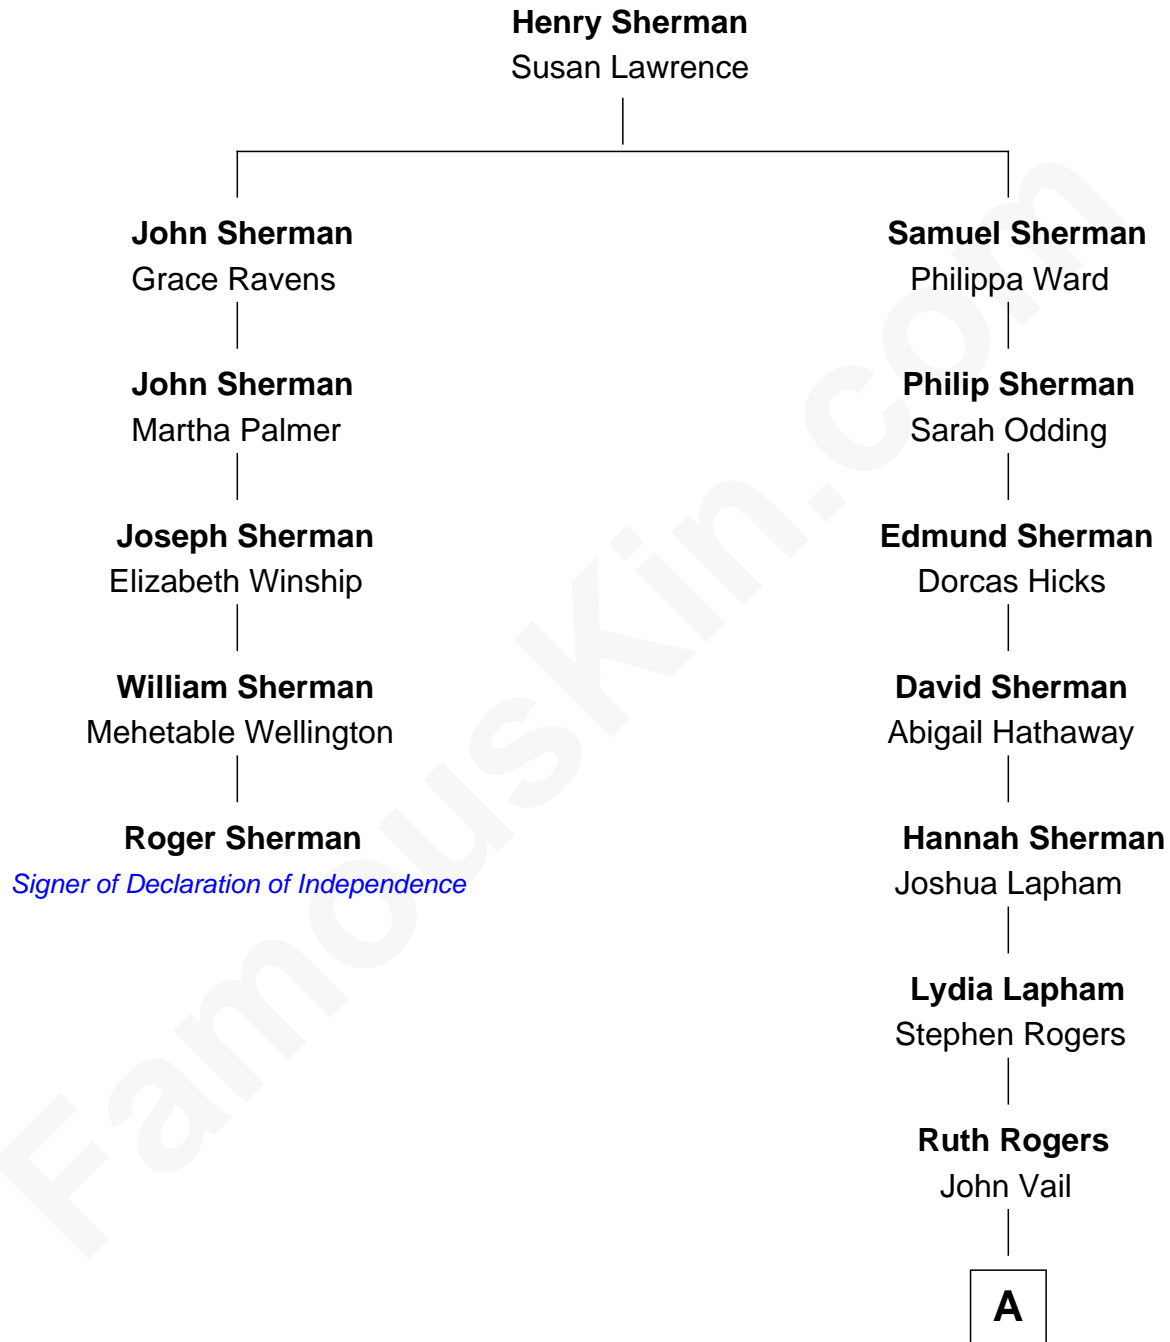

# FamousKin.com

## Relationship Chart of

### Roger Sherman

*Signer of the Declaration of Independence*

4th cousin 6 times removed of

**Christopher Lloyd**  
*Movie Actor*

**A**

**Samantha Vail**  
Henry Griffith Lapham

**Lewis Henry Lapham**  
Antoinette N. Dearborn