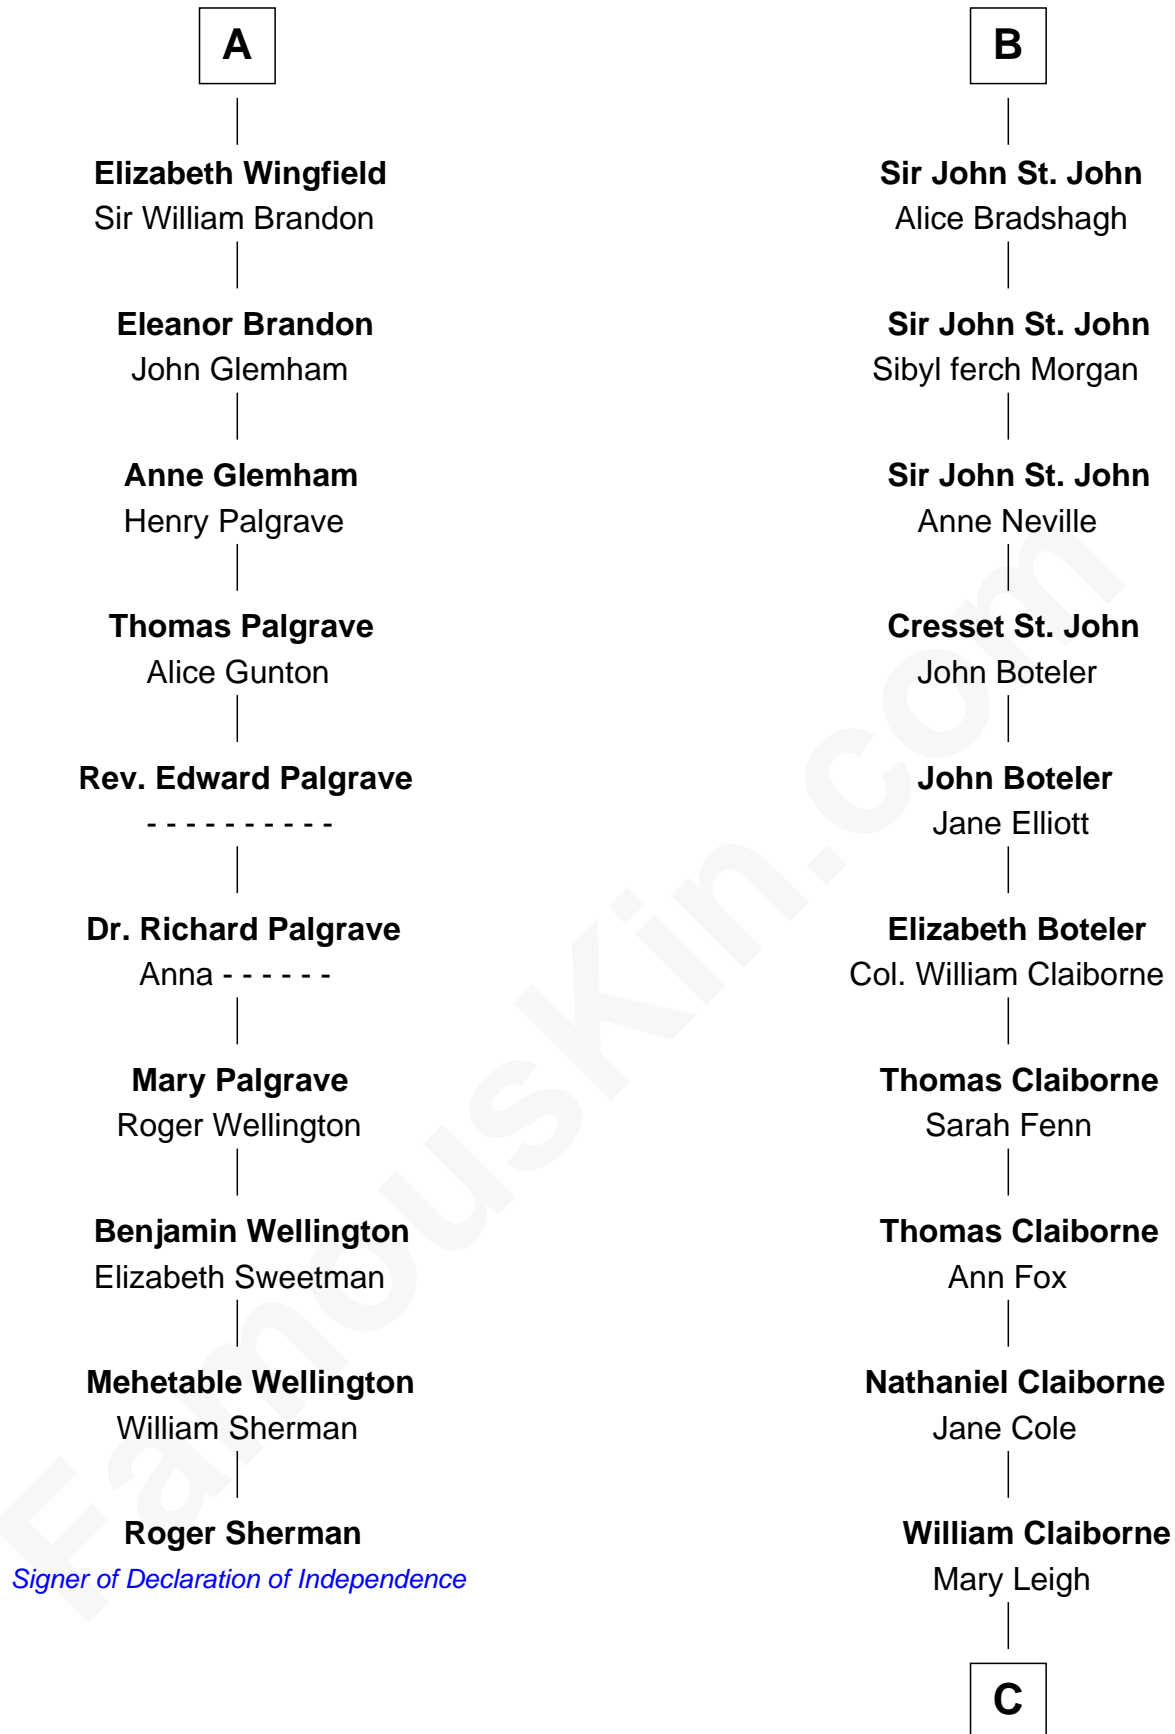

FamousKin.com

Relationship Chart of

Roger Sherman

Signer of the Declaration of Independence

16th cousin 5 times removed of

Liz Claiborne

Fashion Designer and Founder of Liz Claiborne Inc.

C

William Charles Cole Claiborne

Clarisse Duralde

William Charles Cole Claiborne

Louise de Balathier

Fernand Claiborne

Marie Louise Villeré

Omer Villere Claiborne

Carolyn Louise Fenner