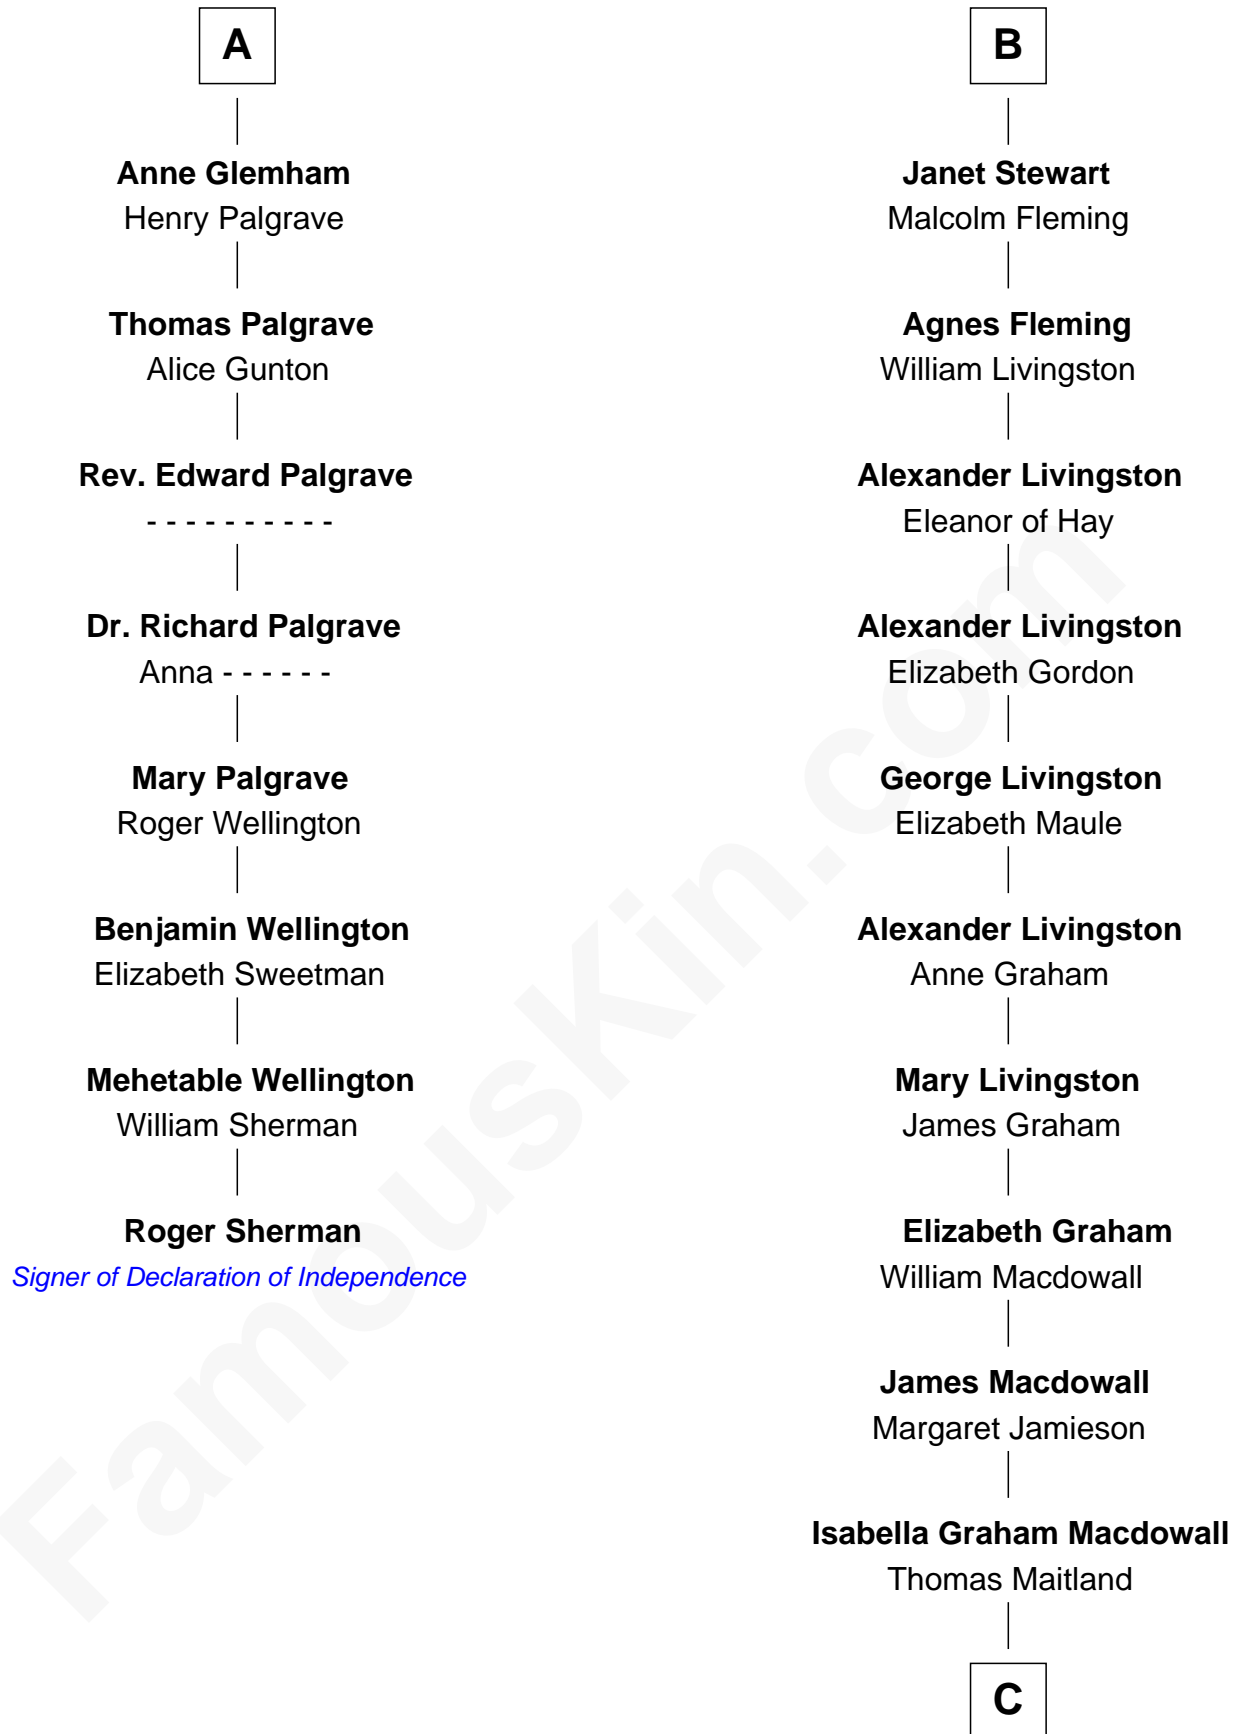

FamousKin.com

Relationship Chart of

Roger Sherman

Signer of the Declaration of Independence

14th cousin 7 times removed of

Howard Dean

79th Governor of Vermont

C

James William Maitland

Agnes Jane O'Reilly

Thomas A. Maitland

Helen Abby Van Voorhis

James William Maitland

Sylvia Wigglesworth

Andrea Belden Maitland

Howard Brush Dean