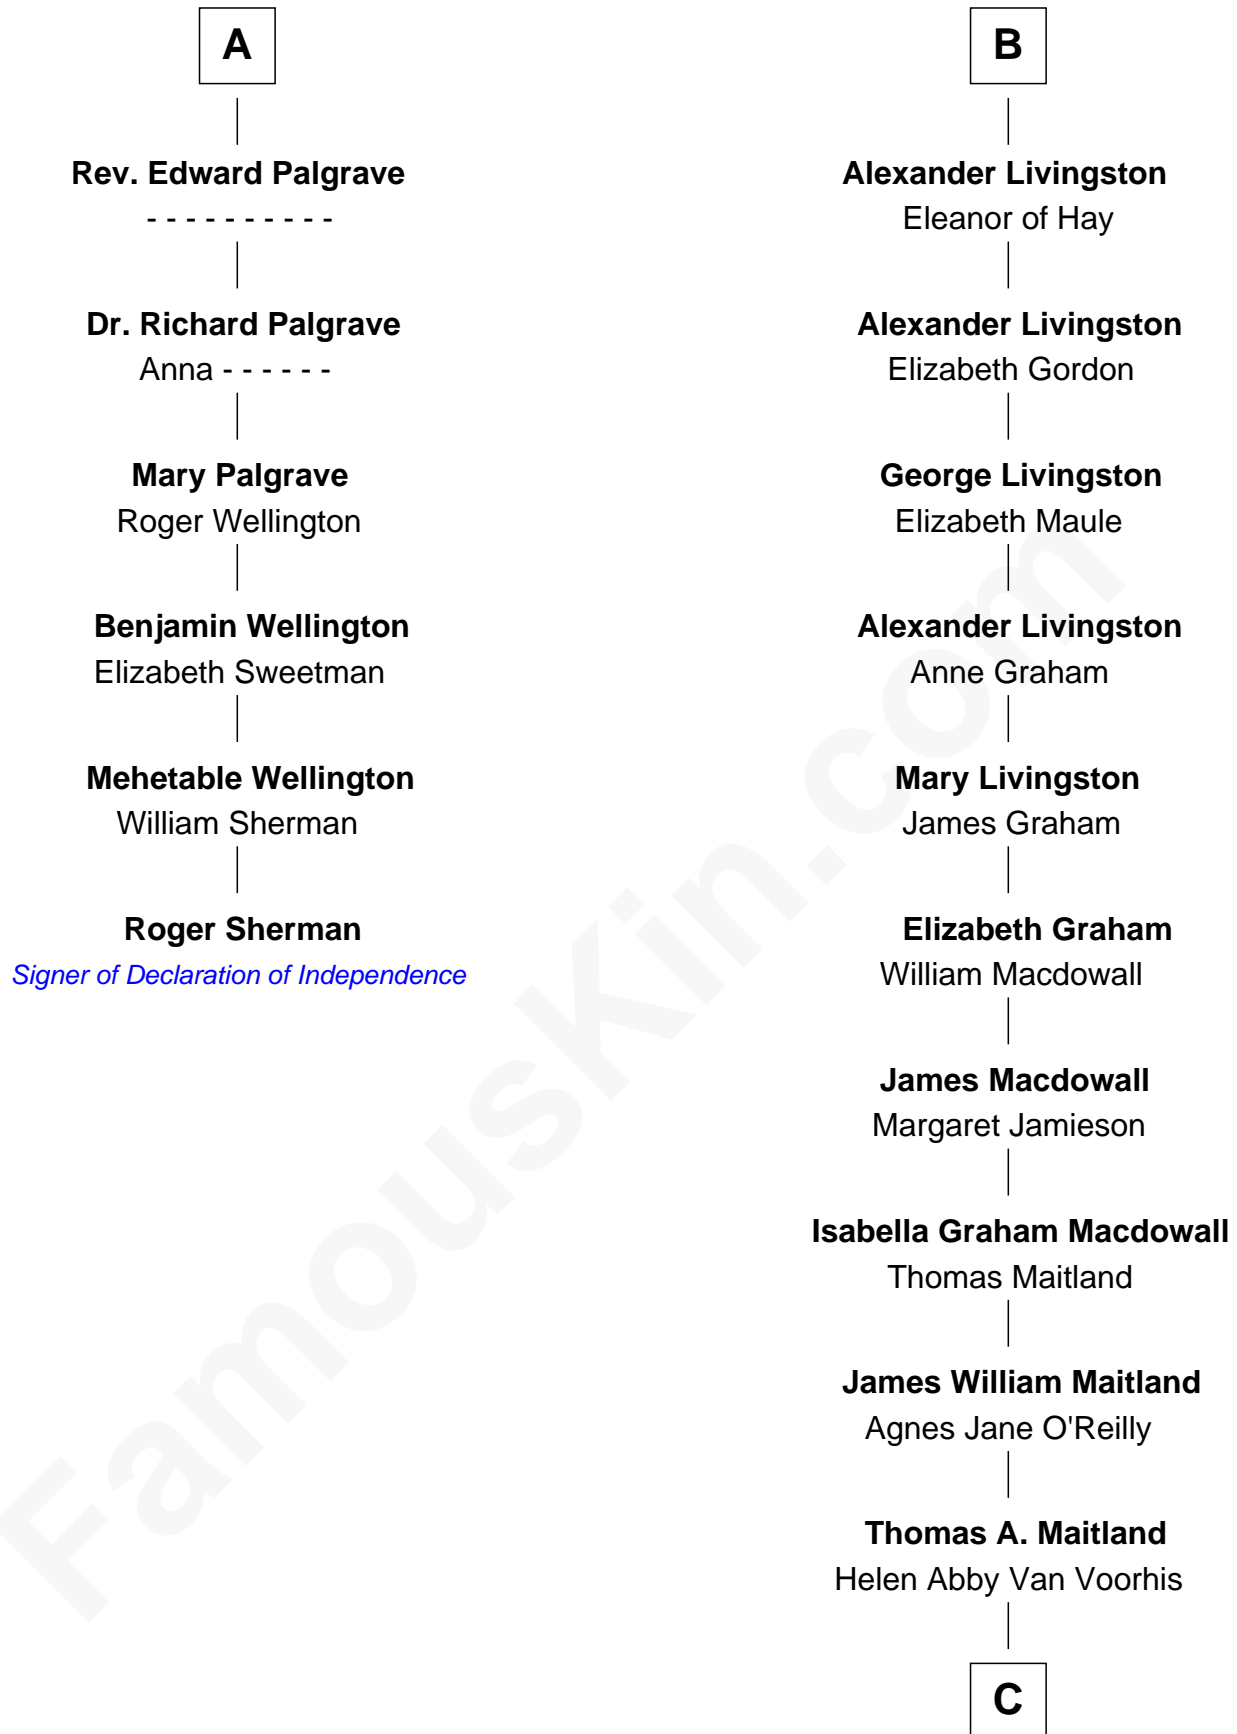

FamousKin.com

Relationship Chart of

Roger Sherman

Signer of the Declaration of Independence

12th cousin 7 times removed of

Howard Dean

79th Governor of Vermont

Richard Fitzalan
Eleanor Plantagenet

C

James William Maitland

Sylvia Wigglesworth

Andrea Belden Maitland

Howard Brush Dean

Howard Dean

79th Governor of Vermont