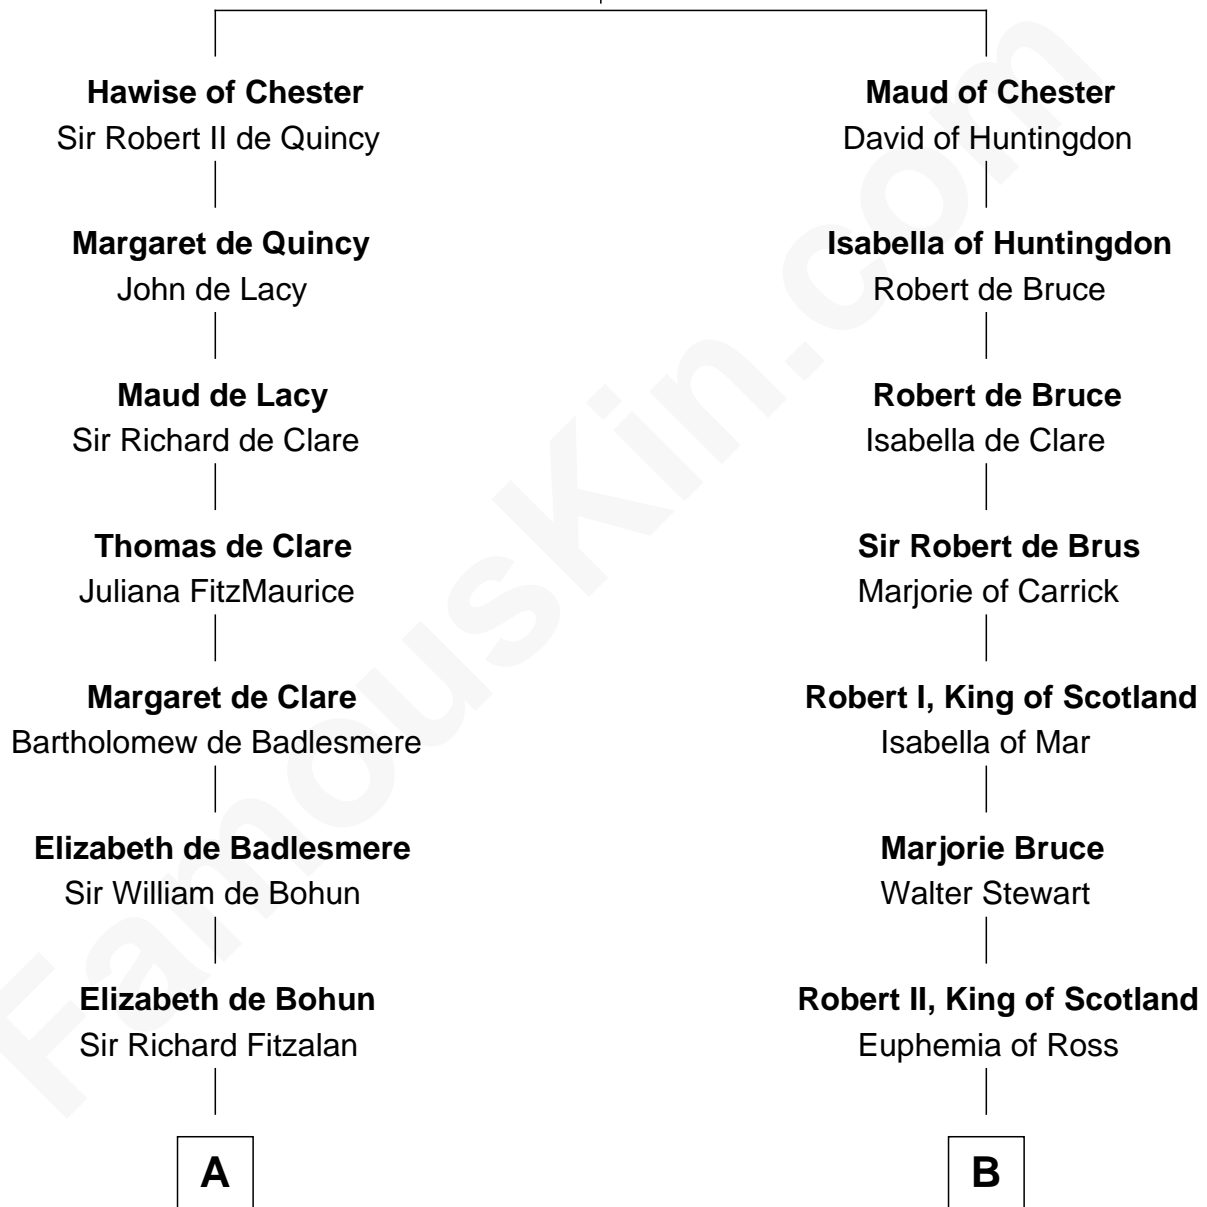

# FamousKin.com Relationship Chart of

**Roger Sherman**

*Signer of the Declaration of Independence*

18th cousin of

**Patrick Henry**

*1st and 6th Governor of Virginia*

**Hugh de Kevelioc**  
Bertrade de Montfort

**C**

**Mehetable Wellington**

William Sherman

**Roger Sherman**

*Signer of Declaration of Independence*

**D**

**John Henry**

Mrs. Sarah Winston Syme

**Patrick Henry**

*1st & 6th Gov. of Virginia*

FamousKin.com