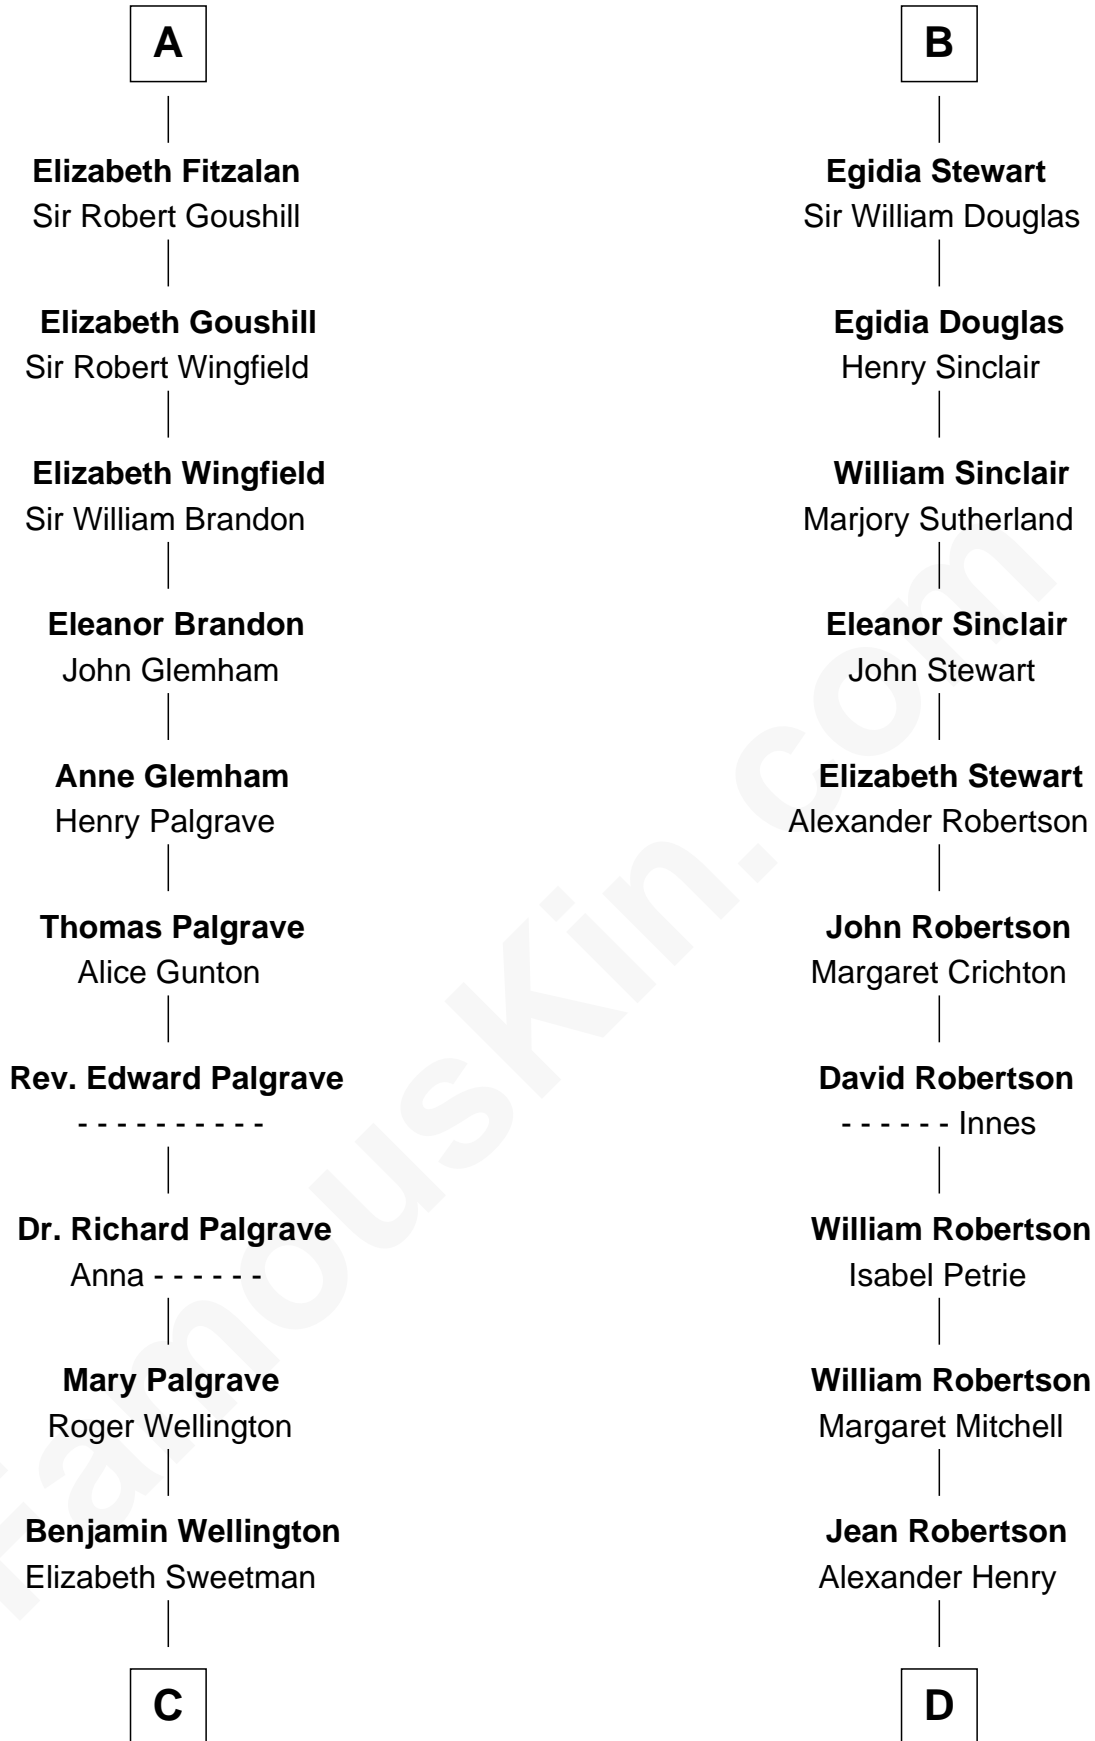

# FamousKin.com Relationship Chart of

**Roger Sherman**

*Signer of the Declaration of Independence*

18th cousin of

**Patrick Henry**

*1st and 6th Governor of Virginia*

**Hugh de Kevelioc**  
Bertrade de Montfort

**C**

**Mehetable Wellington**

William Sherman

**Roger Sherman**

*Signer of Declaration of Independence*

**D**

**John Henry**

Mrs. Sarah Winston Syme

**Patrick Henry**

*1st & 6th Gov. of Virginia*

FamousKin.com