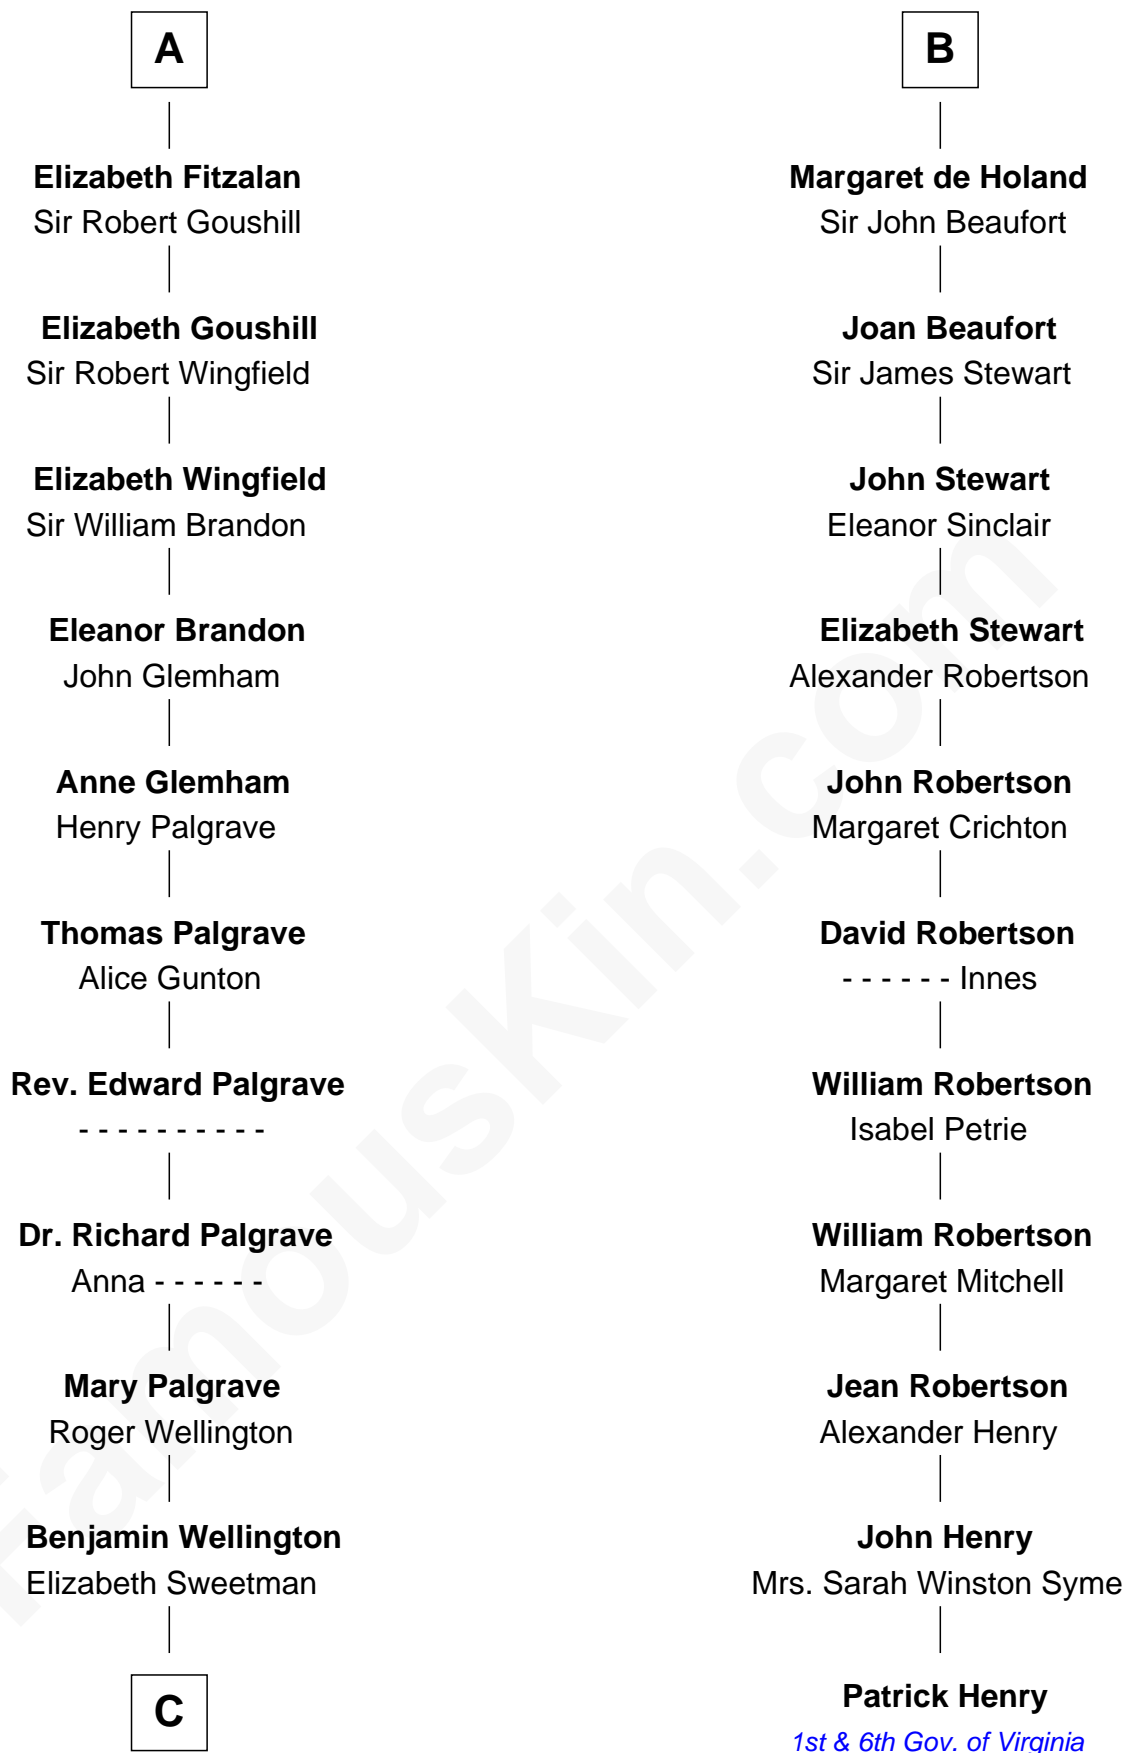

FamousKin.com

Relationship Chart of

Roger Sherman

Signer of the Declaration of Independence

17th cousin 1 time removed of

Patrick Henry

1st and 6th Governor of Virginia

C

—
Mehetable Wellington

William Sherman

—
Roger Sherman

Signer of Declaration of Independence

FamousKin.com