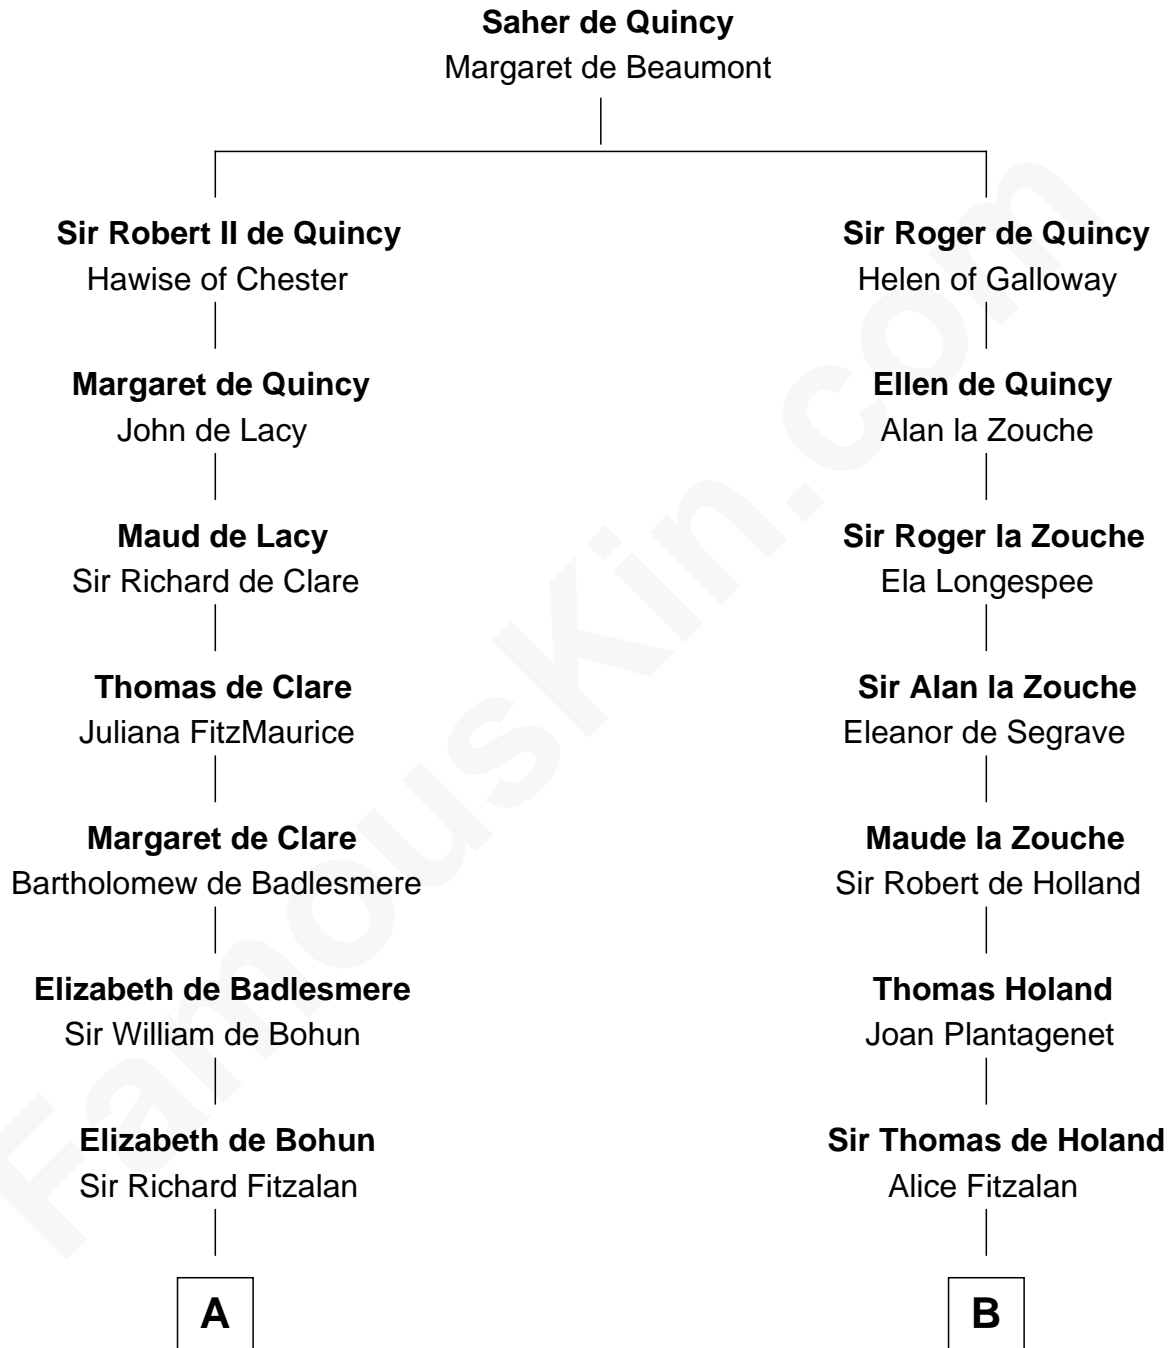

FamousKin.com

Relationship Chart of

Roger Sherman

Signer of the Declaration of Independence

17th cousin 1 time removed of

Patrick Henry

1st and 6th Governor of Virginia

C

—
Mehetable Wellington

William Sherman

—
Roger Sherman

Signer of Declaration of Independence

FamousKin.com