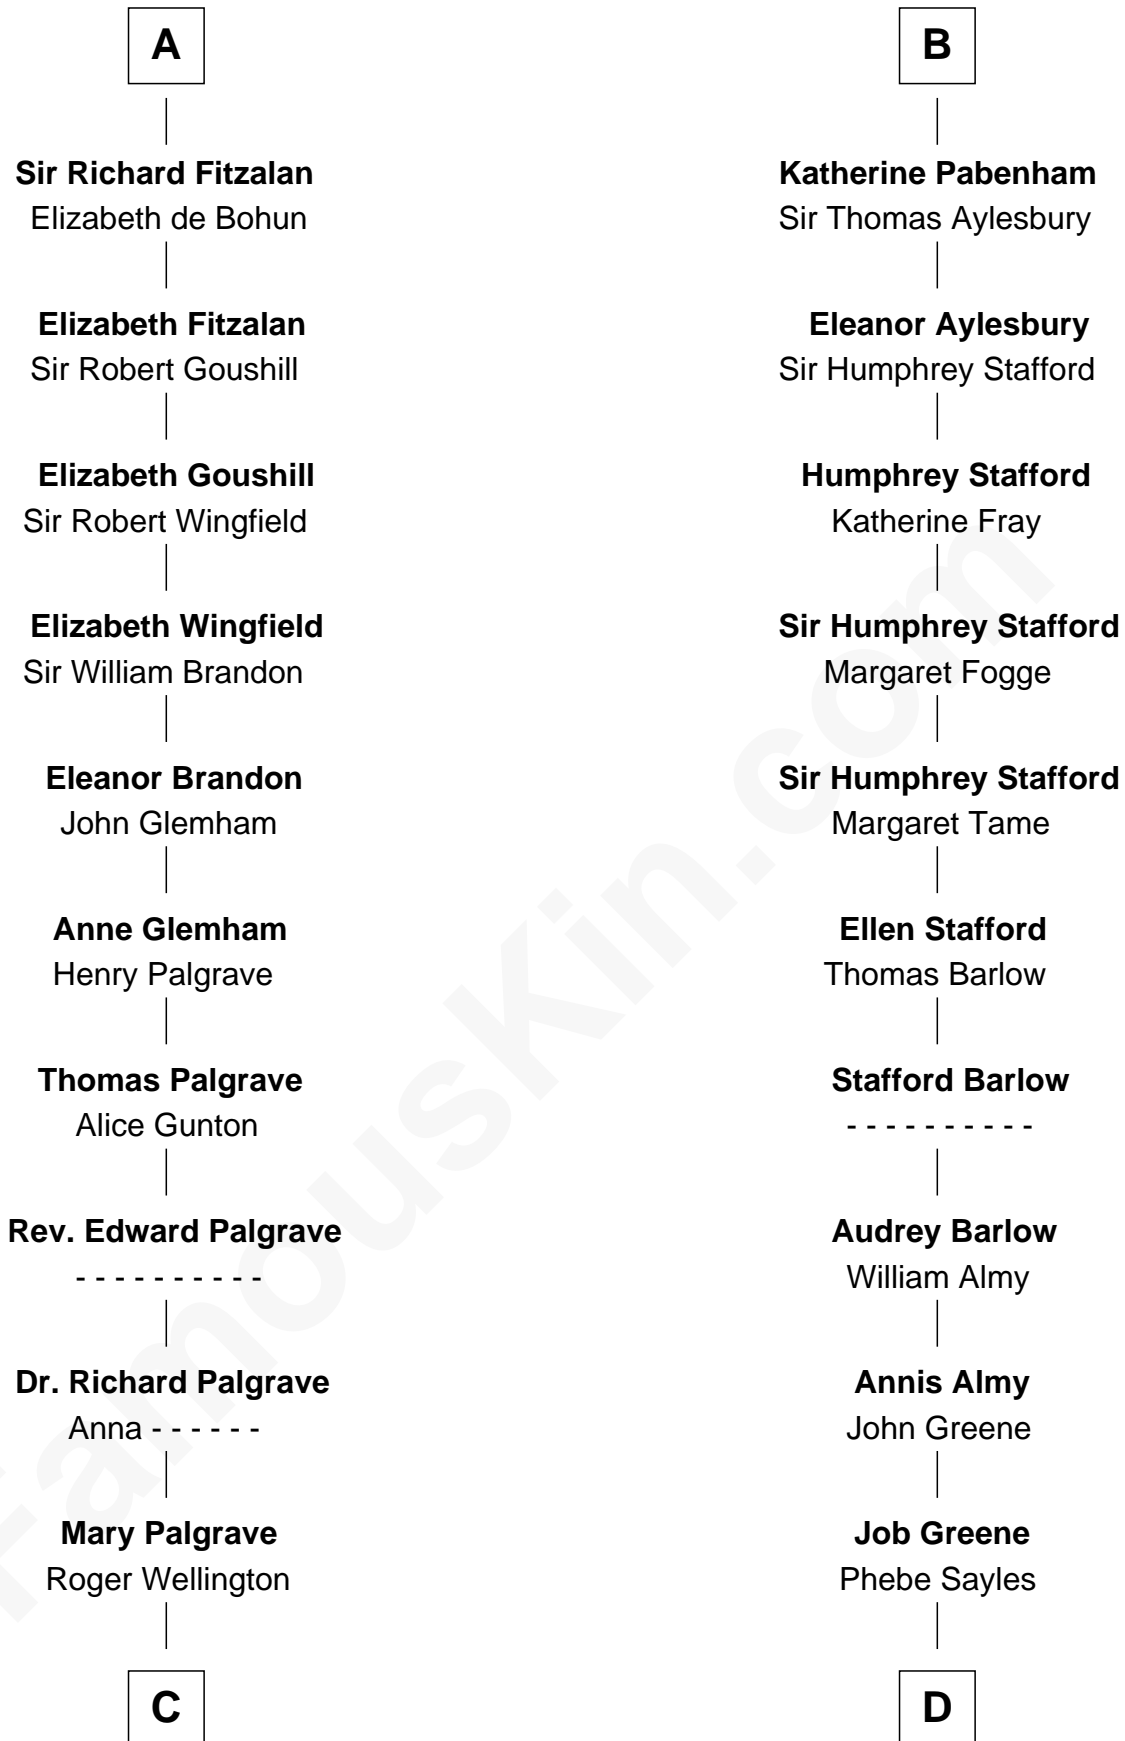

FamousKin.com

Relationship Chart of

Roger Sherman

Signer of the Declaration of Independence

19th cousin 2 times removed of

Julia (Ward) Howe

Author of "The Battle Hymn of the Republic"

Gundred de Warenne

Agnes de Brus

Walter de Fauconberge

Isabella de Beauchamp

Sir Patrick de Chaworth

Anice de Fauconberge

Sir Nicholas Engaine

Maud de Chaworth

Henry Plantagenet

C

Benjamin Wellington

Elizabeth Sweetman

Mehetable Wellington

William Sherman

Roger Sherman

Signer of Declaration of Independence

D

Deborah Greene

Simon Ray

Anna Ray

Samuel Ward

Samuel Ward

Phebe Greene

Samuel Ward

Julia Rush Cutler