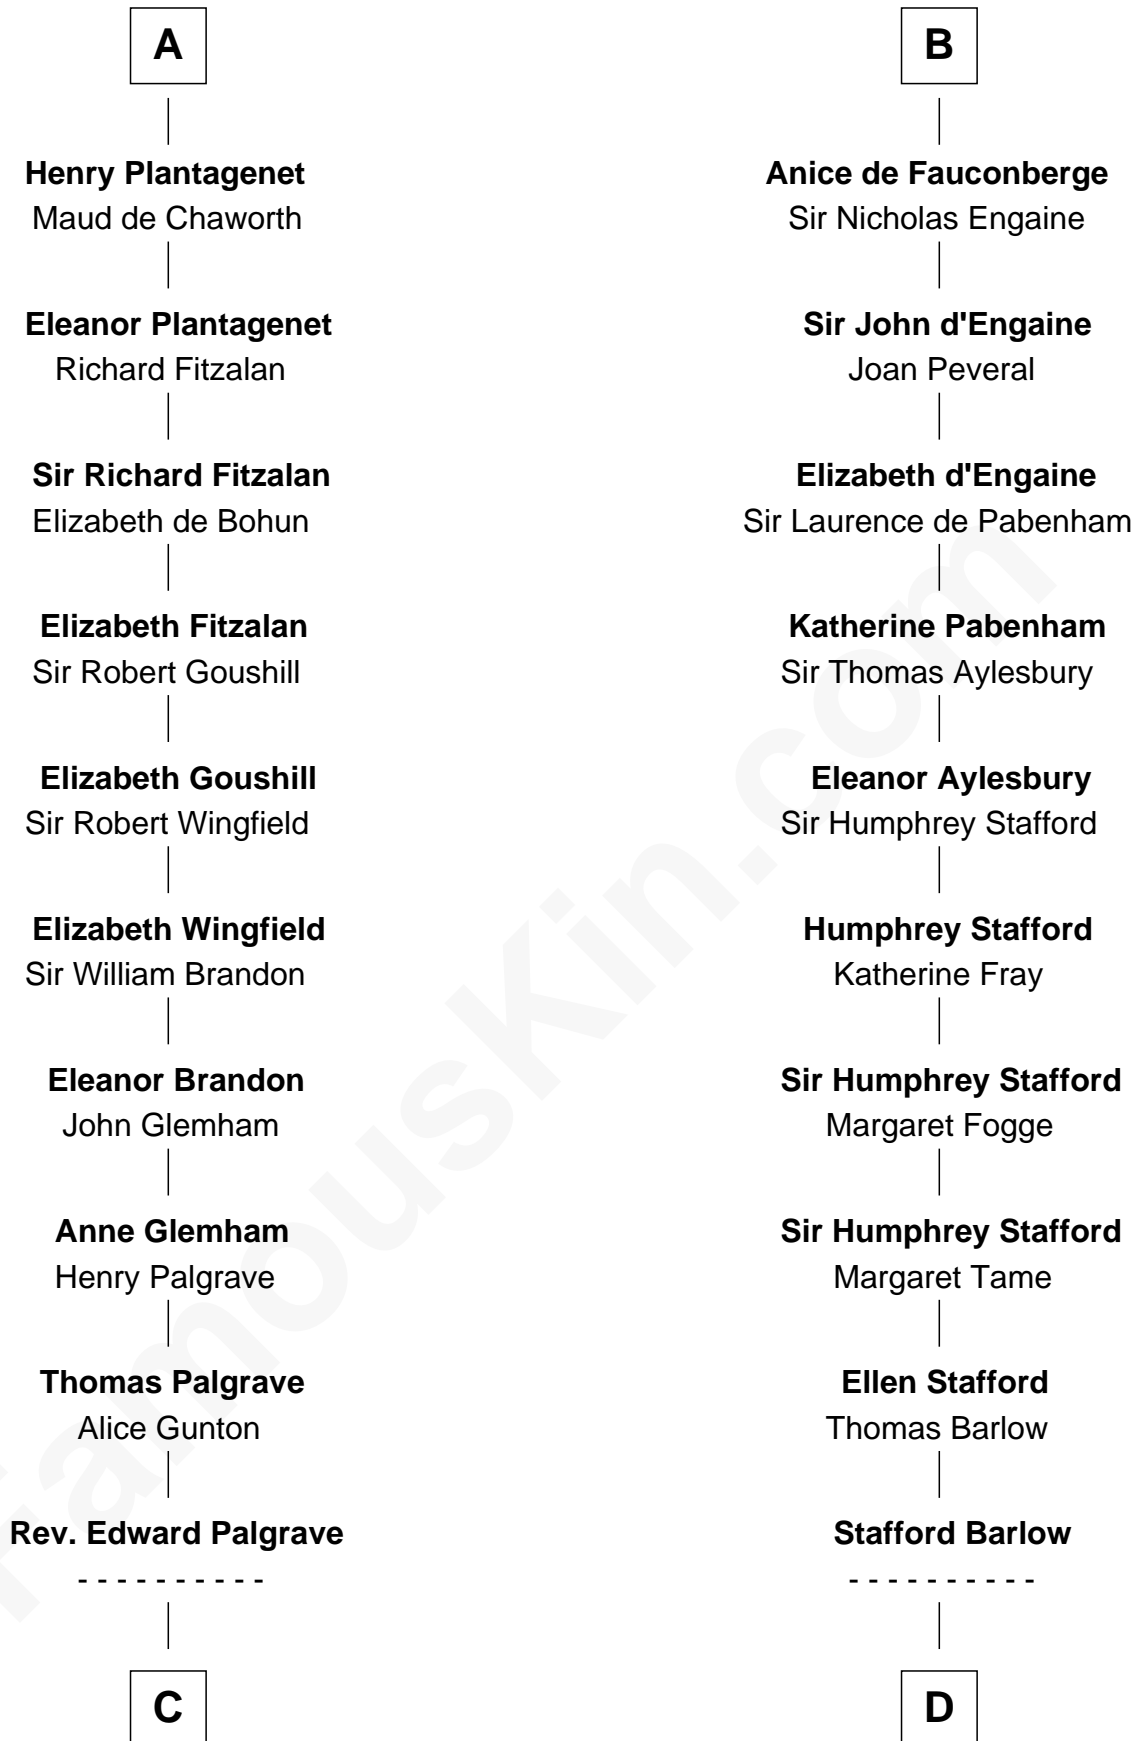

## Relationship Chart of

**Roger Sherman**

*Signer of the Declaration of Independence*

21st cousin of

**William Greene**

*2nd Governor of Rhode Island*

**C**

**Dr. Richard Palgrave**

Anna - - - - -

**Mary Palgrave**

Roger Wellington

**Benjamin Wellington**

Elizabeth Sweetman

**Mehetable Wellington**

William Sherman

**Roger Sherman**