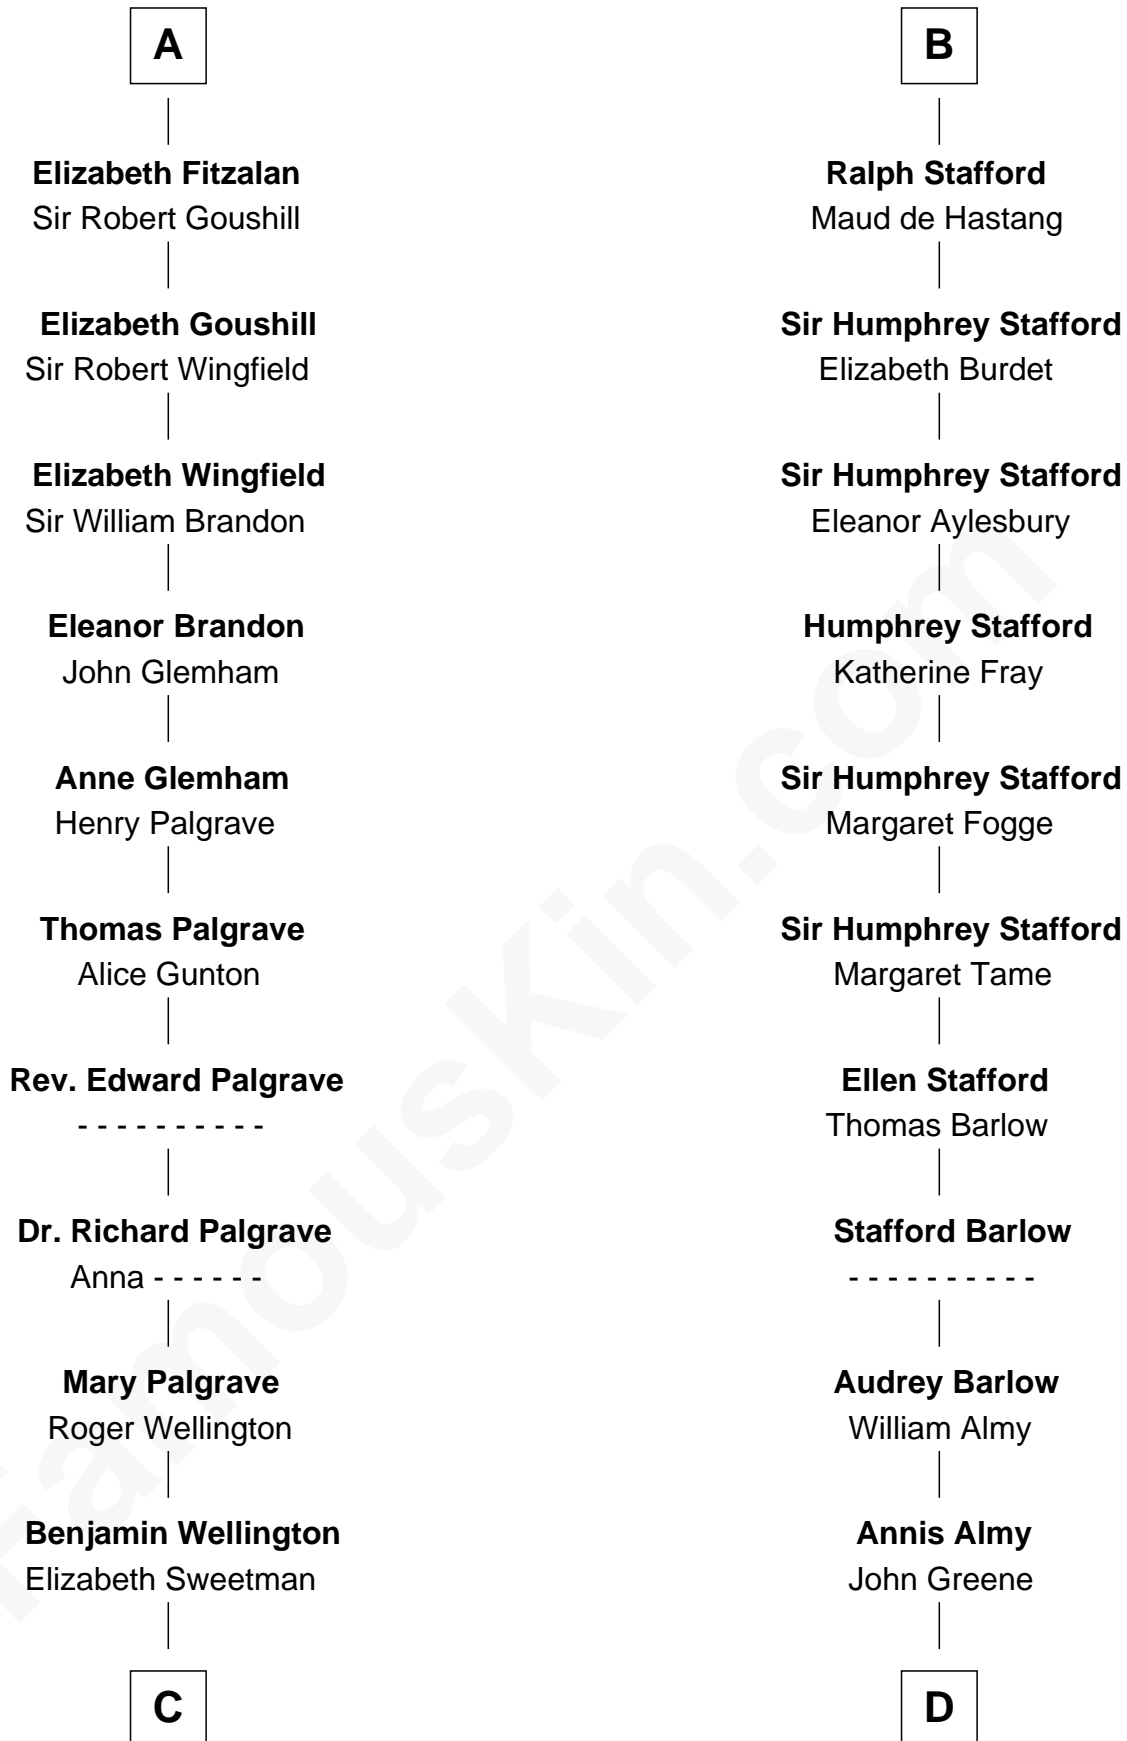

FamousKin.com Relationship Chart of

Roger Sherman

Signer of the Declaration of Independence

18th cousin 1 time removed of

William Greene

2nd Governor of Rhode Island

Hugh de Kevelioc
Bertrade de Montfort

Hawise of Chester
Sir Robert II de Quincy

Margaret de Quincy
John de Lacy

Maud de Lacy
Sir Richard de Clare

Thomas de Clare
Juliana FitzMaurice

Margaret de Clare
Bartholomew de Badlesmere

Elizabeth de Badlesmere
Sir William de Bohun

Elizabeth de Bohun
Sir Richard Fitzalan

A

Mabel of Chester
William d'Aubeny

Nichole d'Aubeny
Sir Roger de Somery

Margaret de Somery
Ralph Basset

Ralph Basset
Hawise - - - - -

Margaret Basset
Edmund de Stafford

Ralph de Stafford
Katherine de Hastang

Margaret Stafford
Sir John Stafford

B

FamousKin.com