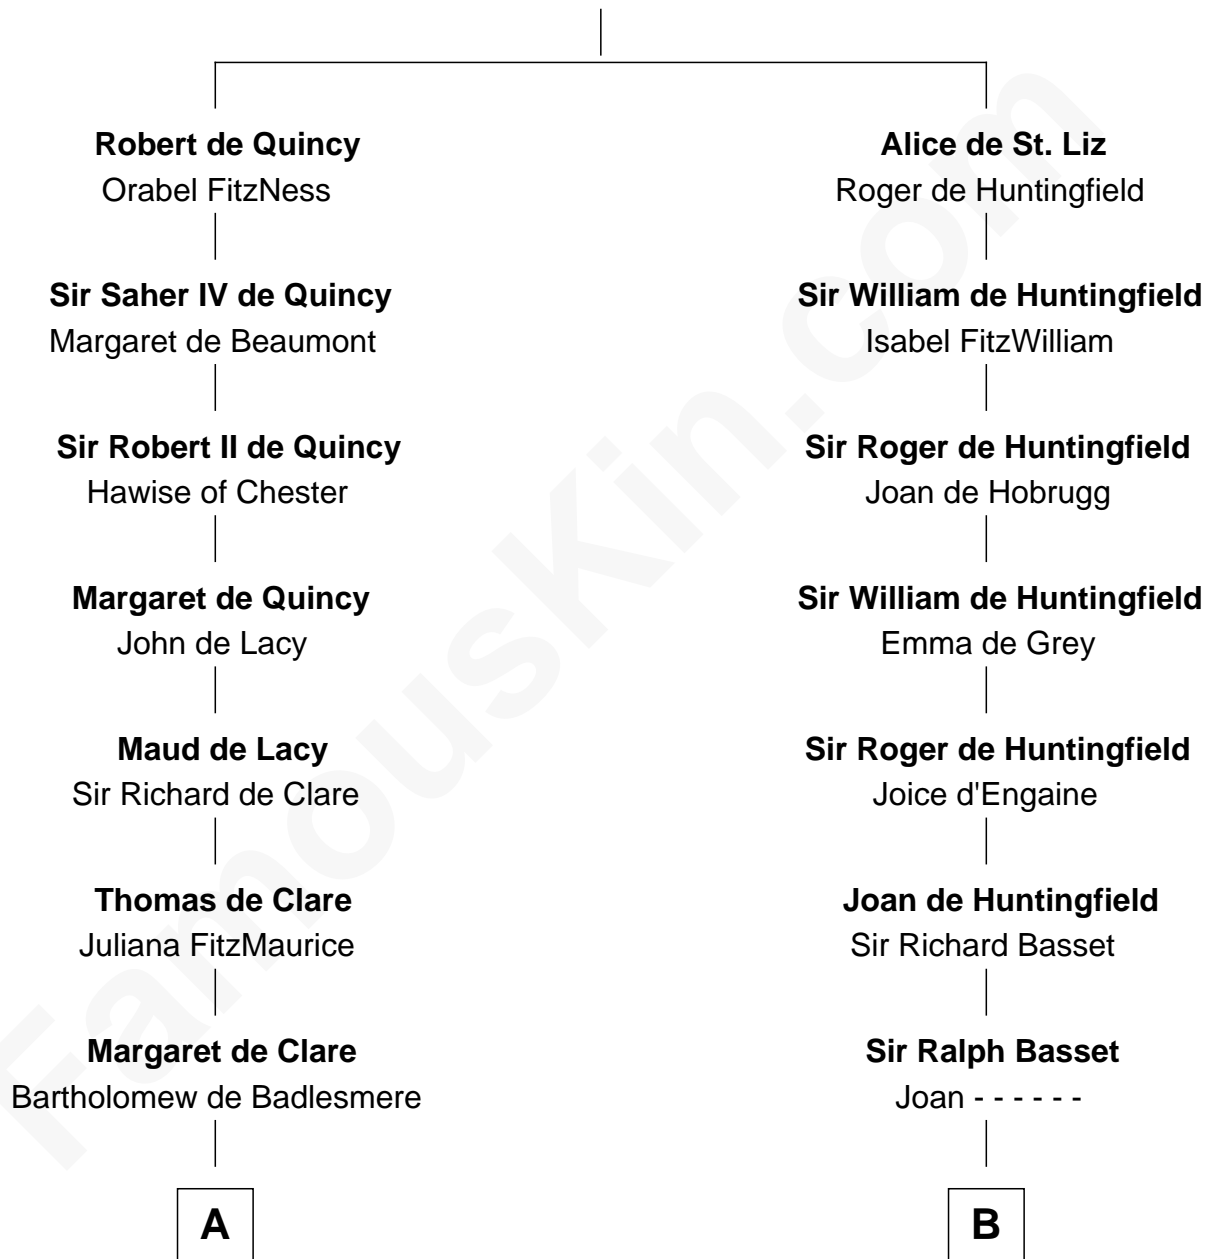

FamousKin.com Relationship Chart of

Roger Sherman

Signer of the Declaration of Independence

20th cousin of

William Greene

2nd Governor of Rhode Island

Saher I de Quincy

Maud de St. Liz

C

Mary Palgrave
Roger Wellington

Benjamin Wellington
Elizabeth Sweetman

Mehetable Wellington
William Sherman

Roger Sherman

Signer of Declaration of Independence

D

Annis Almy
John Greene

Samuel Greene
Mary Gorton

William Greene
Catharine Greene

William Greene

2nd Governor of Rhode Island