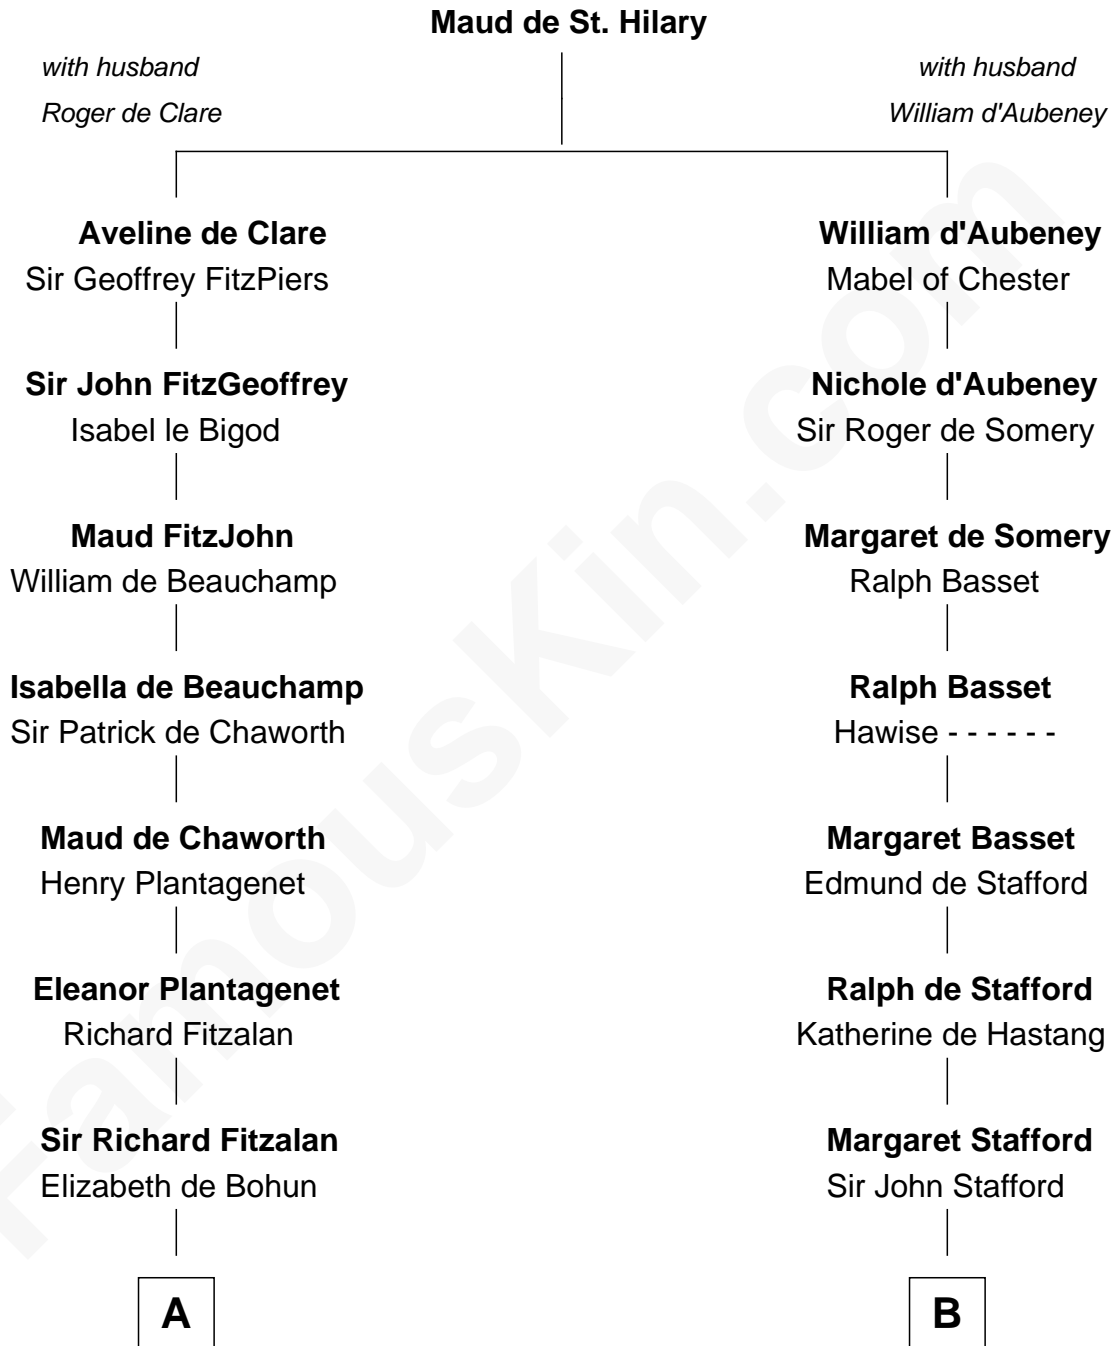

# FamousKin.com Relationship Chart of

**Roger Sherman**

*Signer of the Declaration of Independence*

18th cousin 1 time removed of

**William Greene**

*2nd Governor of Rhode Island*

FamousKin.com