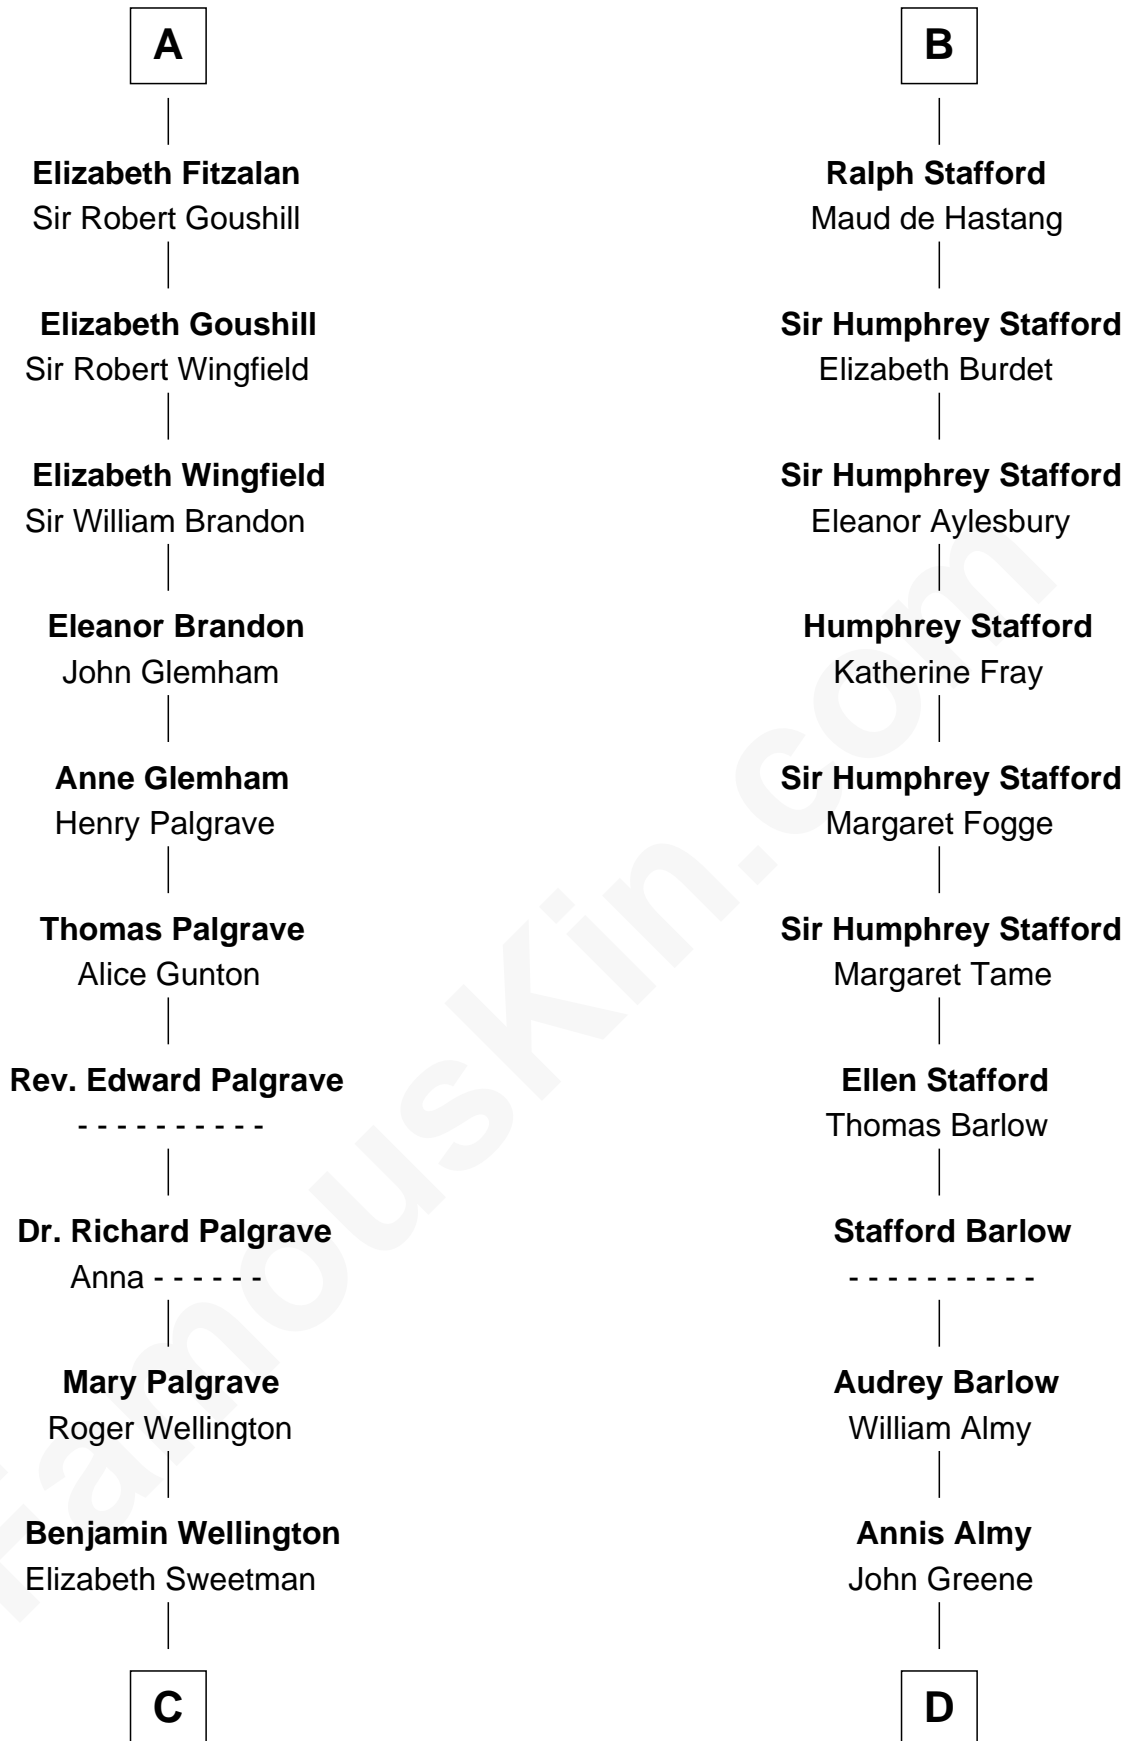

# FamousKin.com Relationship Chart of

**Roger Sherman**

*Signer of the Declaration of Independence*

18th cousin 1 time removed of

**William Greene**

*2nd Governor of Rhode Island*

FamousKin.com