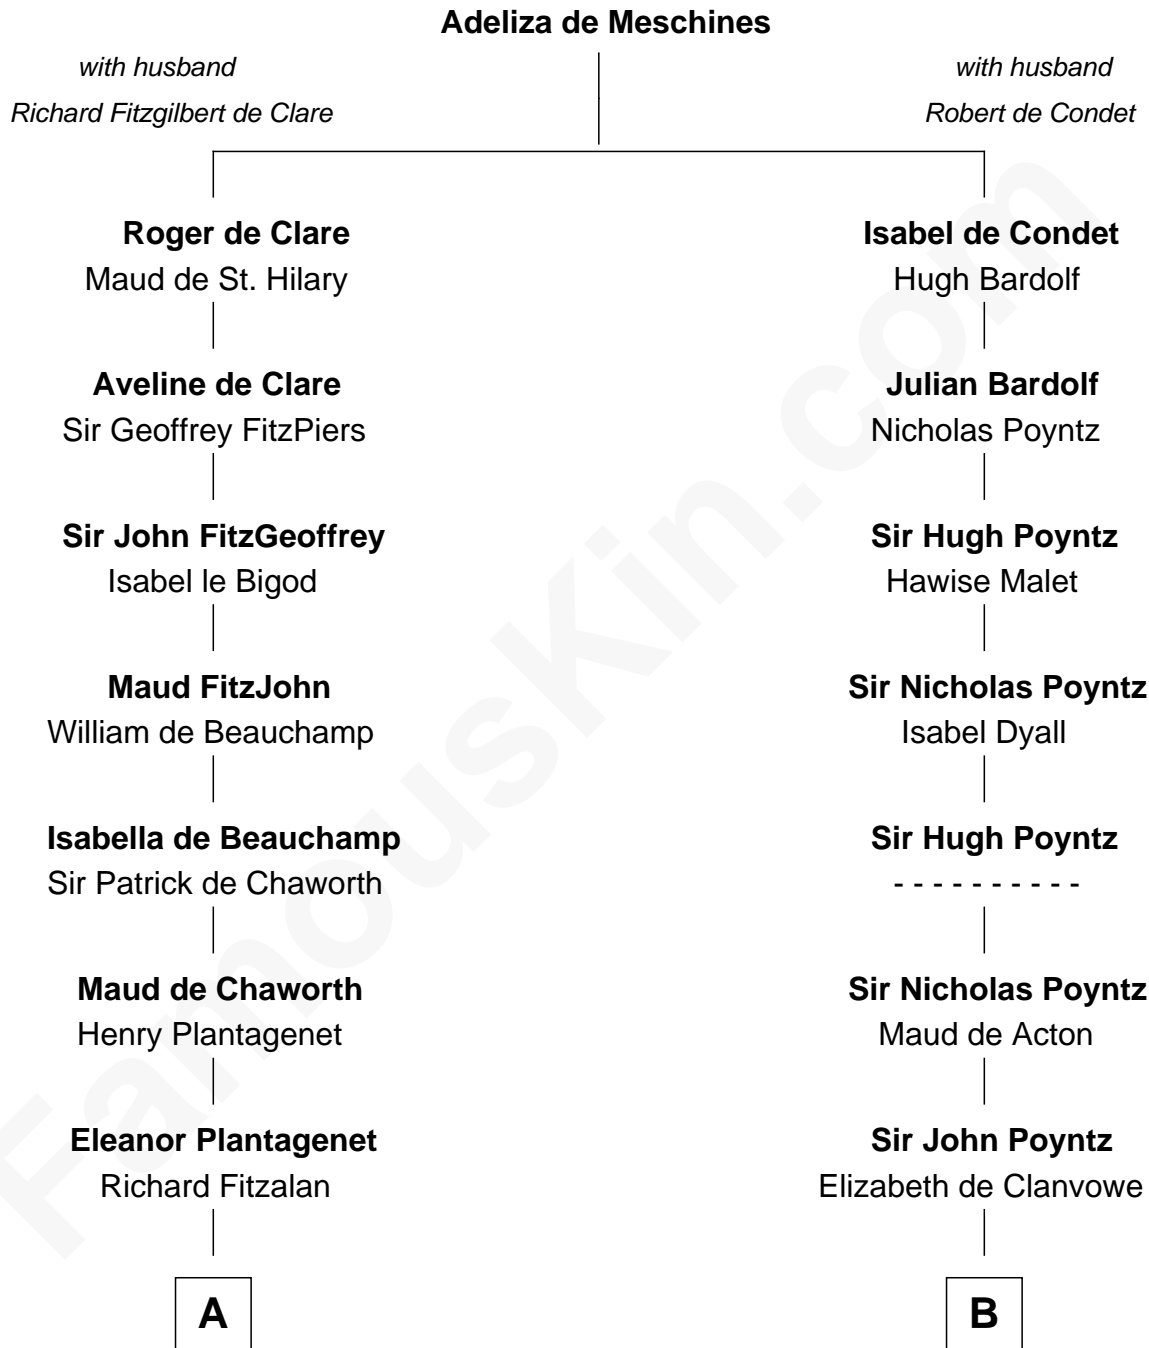

# FamousKin.com Relationship Chart of

**Roger Sherman**

*Signer of the Declaration of Independence*

19th cousin of

**William Greene**

*2nd Governor of Rhode Island*

**C**

**Benjamin Wellington**

Elizabeth Sweetman

**Mehetable Wellington**

William Sherman

**Roger Sherman**

*Signer of Declaration of Independence*

**D**

**Samuel Greene**

Mary Gorton