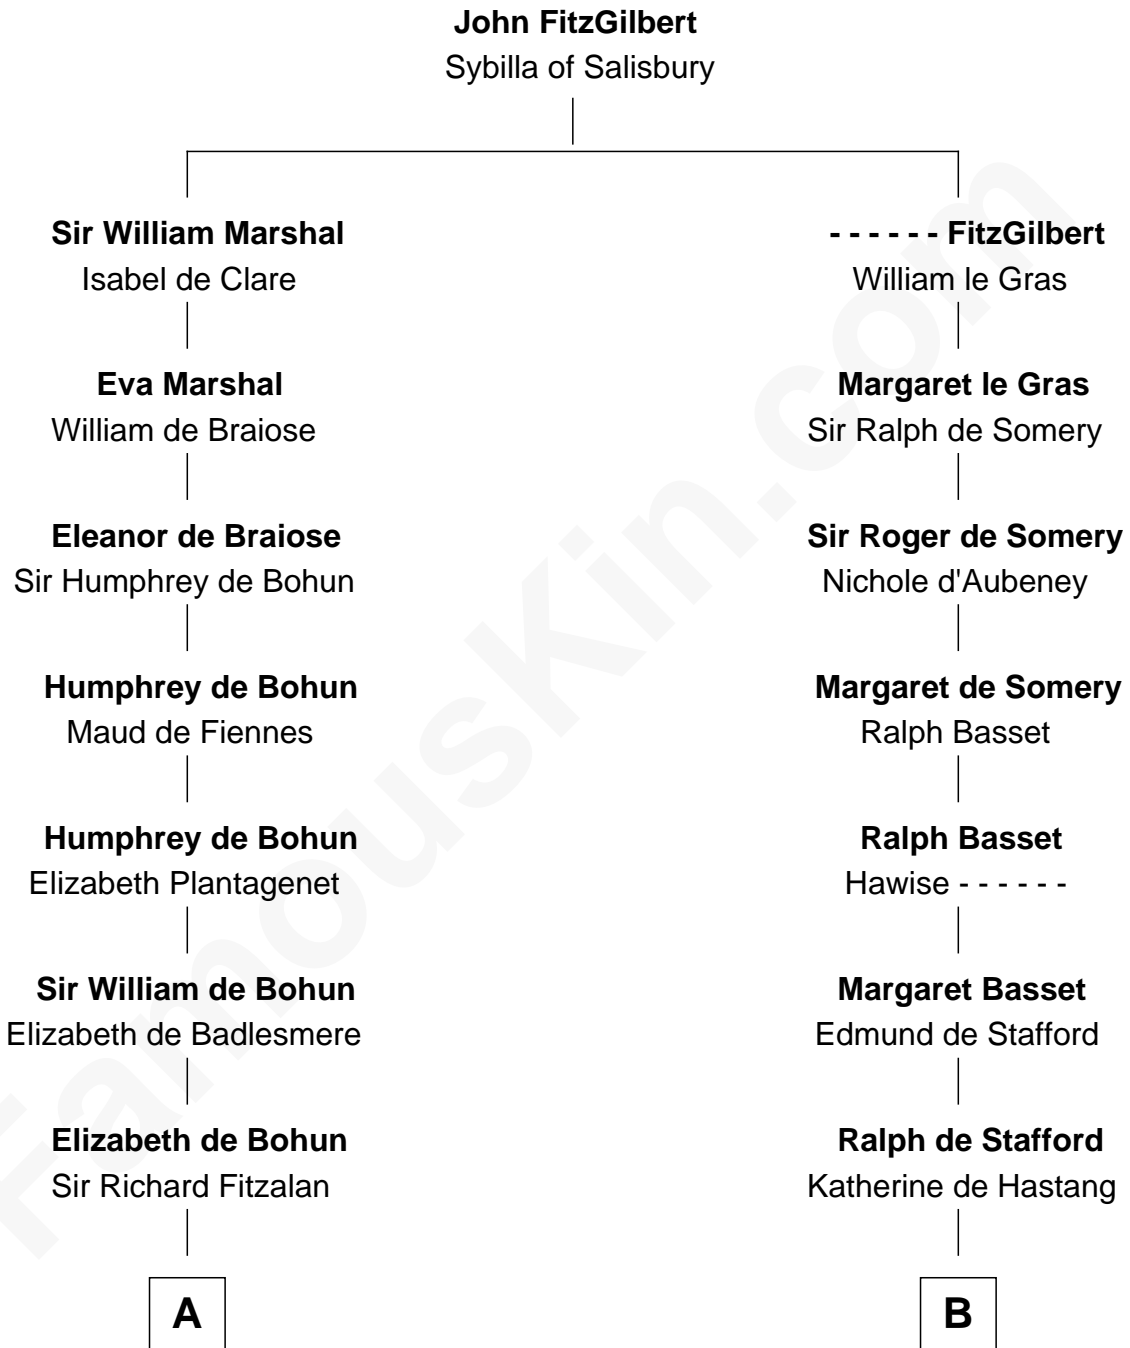

FamousKin.com

Relationship Chart of

Roger Sherman

Signer of the Declaration of Independence

18th cousin 2 times removed of

William Greene

2nd Governor of Rhode Island

C

Mehetable Wellington

William Sherman

Roger Sherman

Signer of Declaration of Independence

D

Annis Almy

John Greene

Samuel Greene