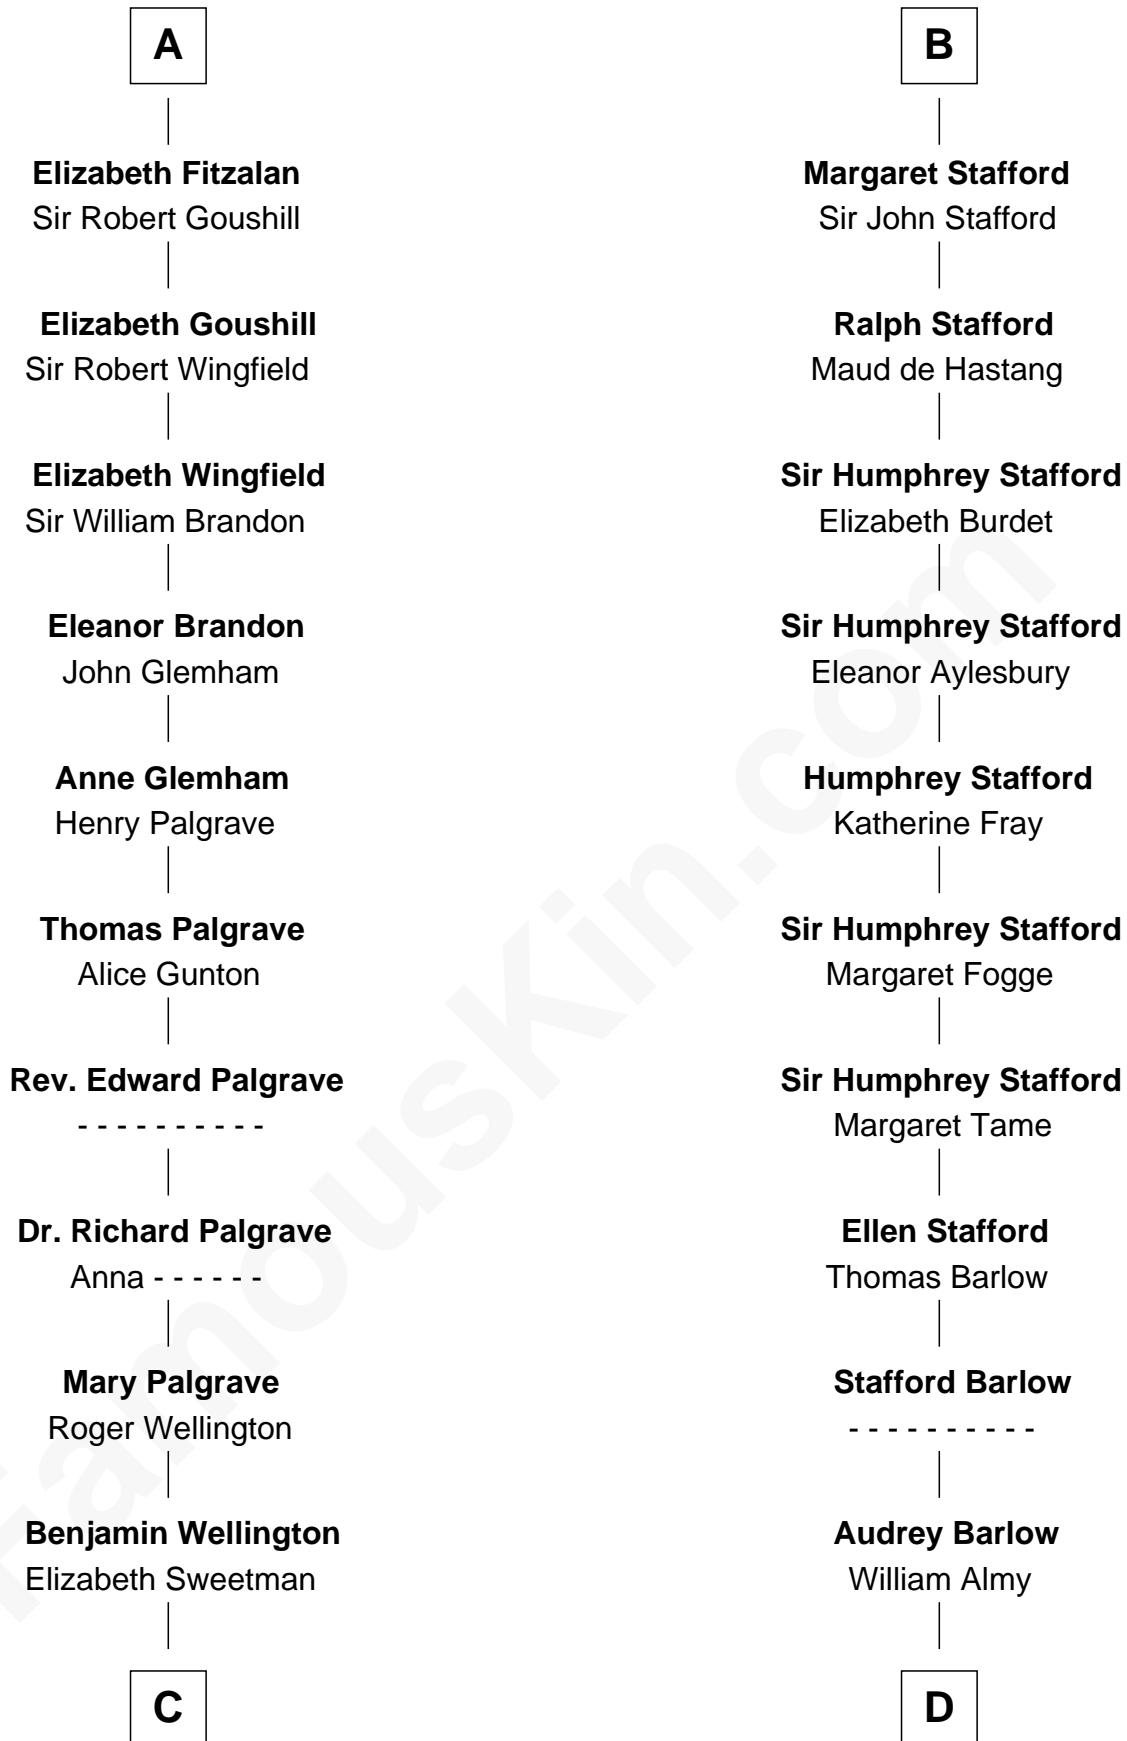

FamousKin.com

Relationship Chart of

Roger Sherman

Signer of the Declaration of Independence

18th cousin 2 times removed of

William Greene

2nd Governor of Rhode Island

C

Mehetable Wellington

William Sherman

Roger Sherman

Signer of Declaration of Independence

D

Annis Almy

John Greene

Samuel Greene

Mary Gorton

William Greene

Catharine Greene

William Greene

2nd Governor of Rhode Island