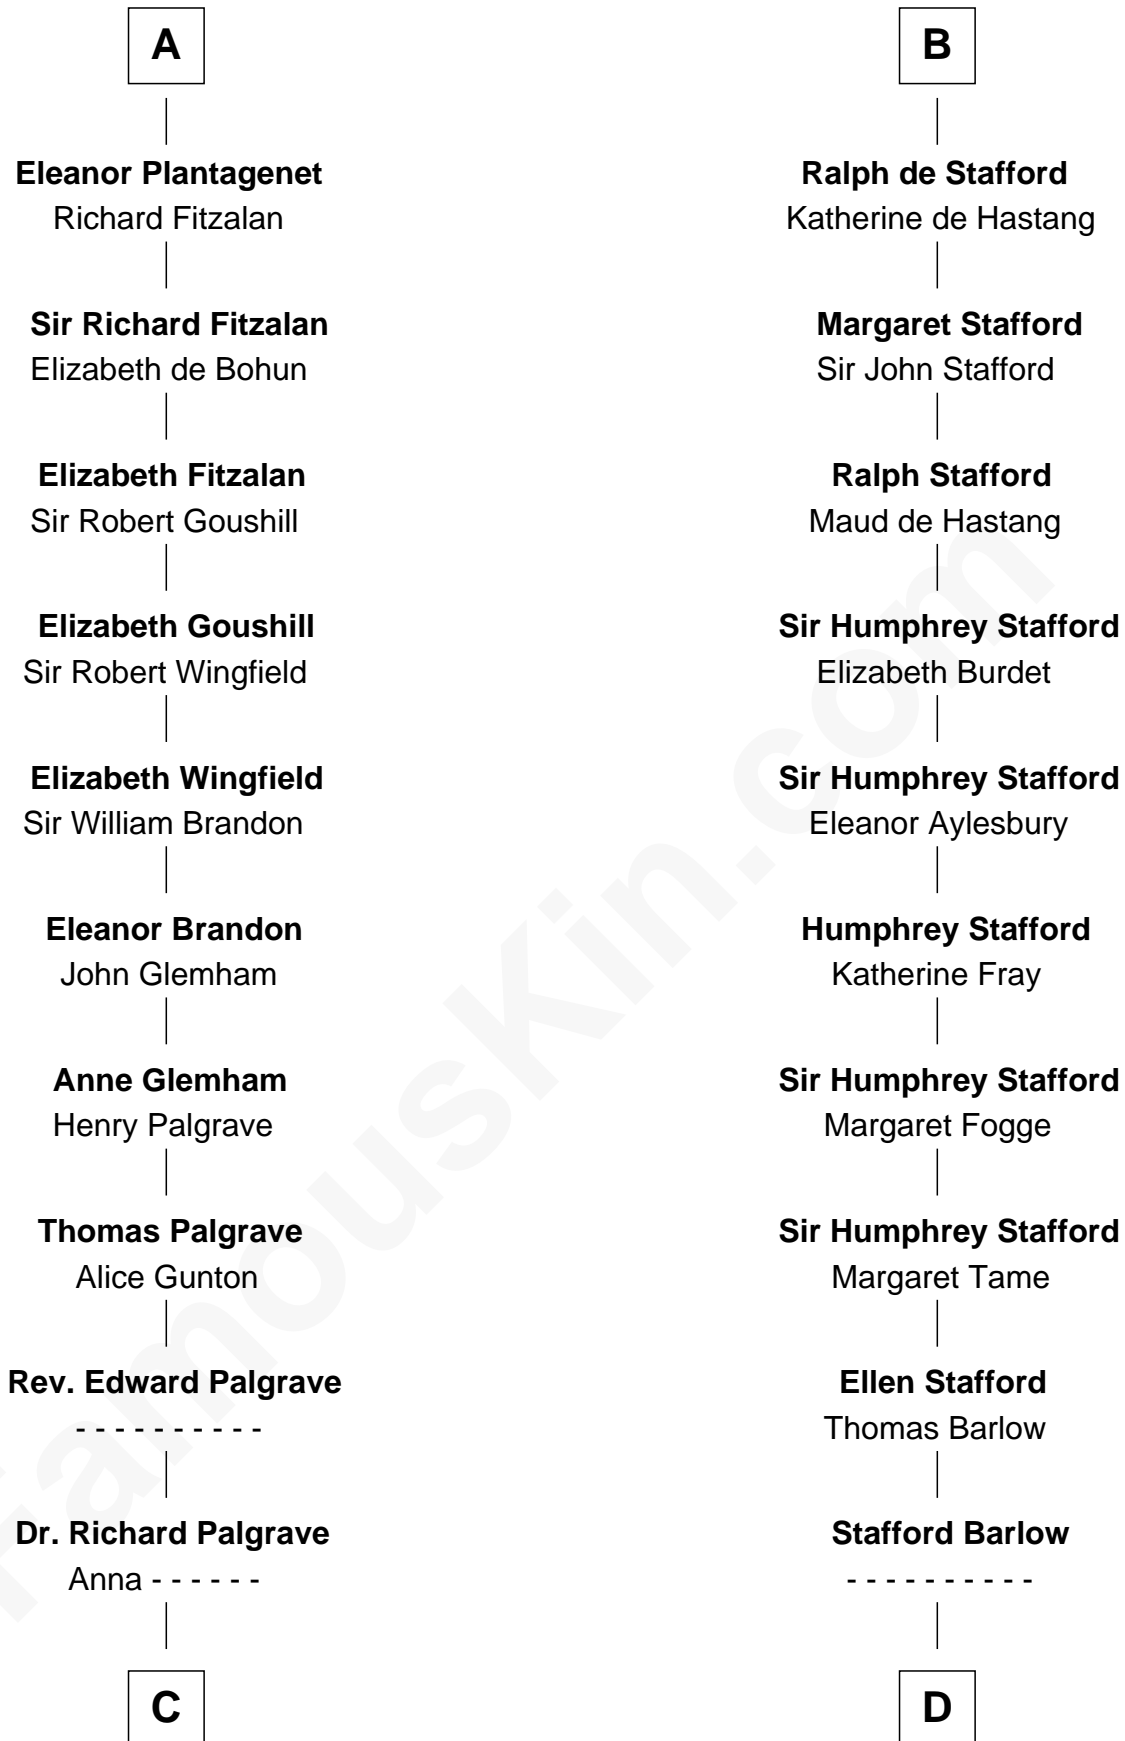

FamousKin.com

Relationship Chart of

Roger Sherman

Signer of the Declaration of Independence

20th cousin 1 time removed of

William Greene

2nd Governor of Rhode Island

Gottfried I, Count of Louvain

Alice of Louvain

William d'Aubeny

William d'Aubeny

Maud de St. Hilary

William d'Aubeny

Mabel of Chester

Nichole d'Aubeny

Sir Roger de Somery

Margaret de Somery

Ralph Basset

Ralph Basset

Hawise - - - - -

Margaret Basset

Edmund de Stafford

B

C

Mary Palgrave
Roger Wellington

Benjamin Wellington
Elizabeth Sweetman

Mehetable Wellington
William Sherman

Roger Sherman
Signer of Declaration of Independence

D

Audrey Barlow
William Almy

Annis Almy
John Greene