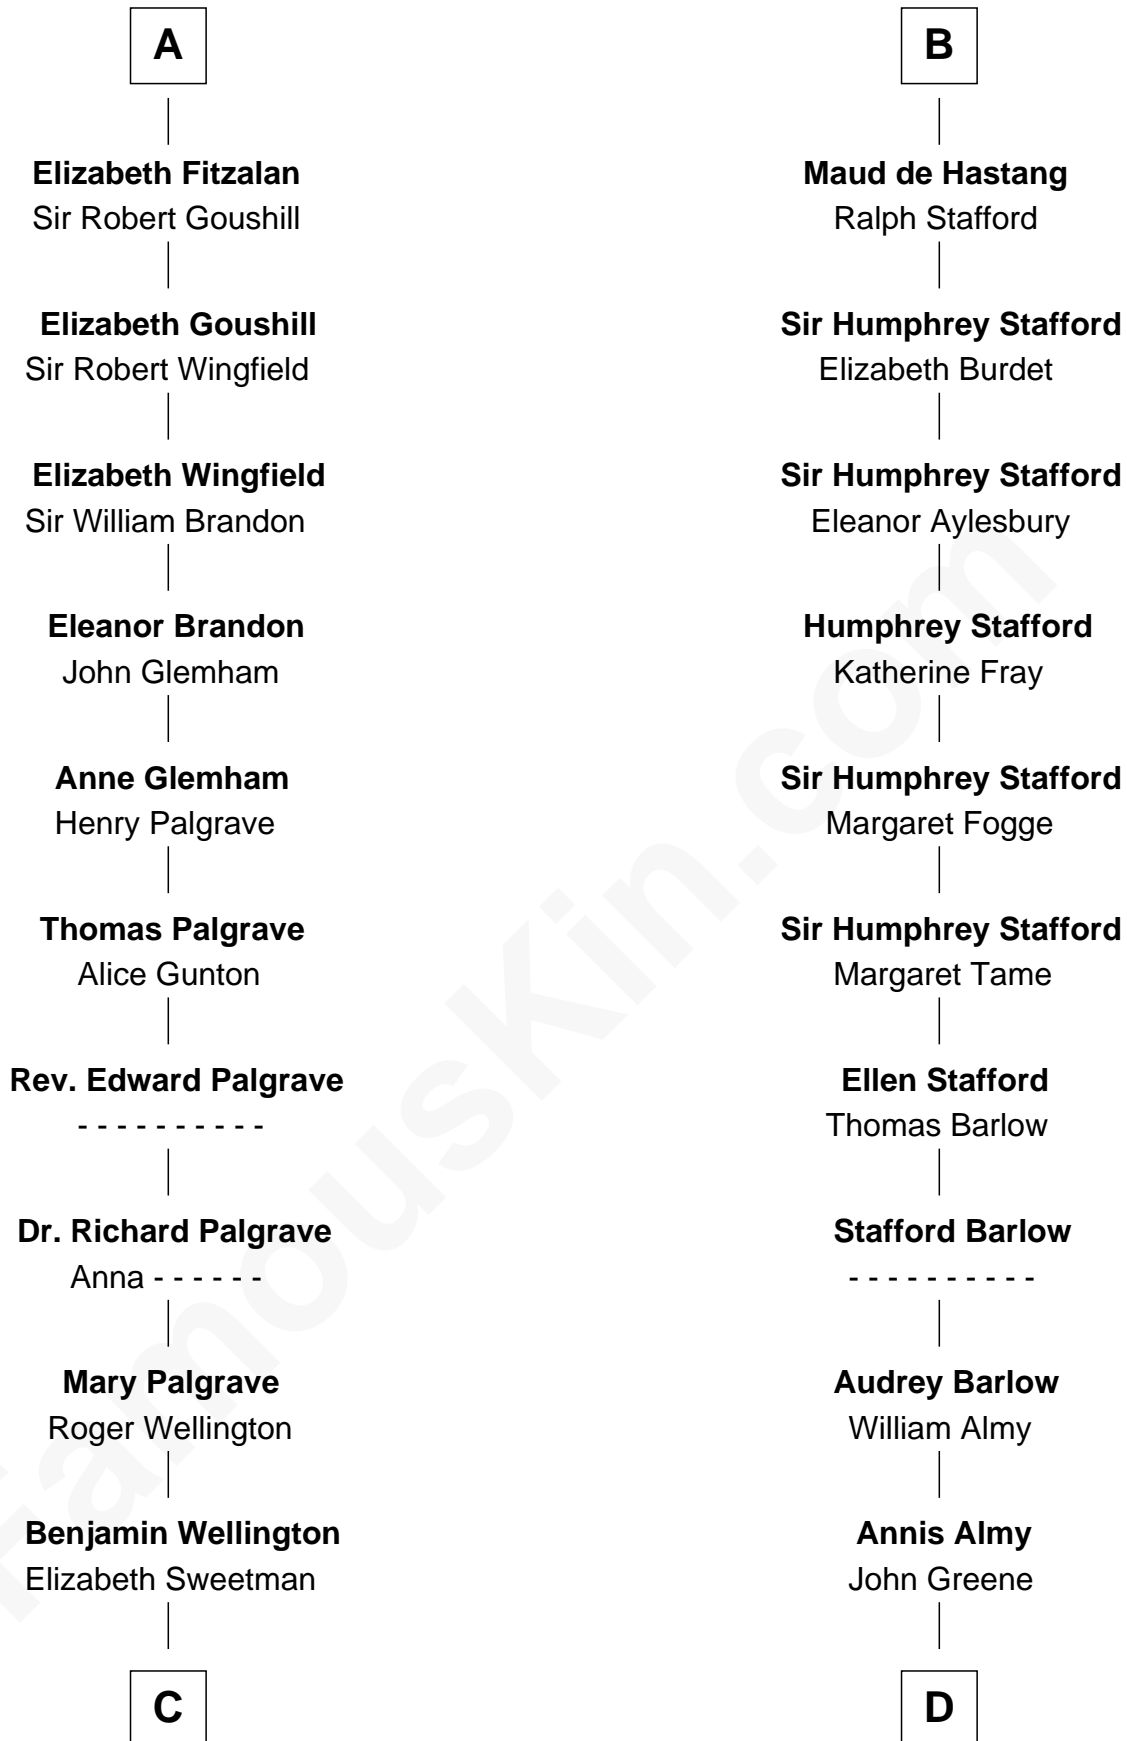

FamousKin.com

Relationship Chart of

Roger Sherman

Signer of the Declaration of Independence

18th cousin 1 time removed of

William Greene

2nd Governor of Rhode Island

C

Mehetable Wellington

William Sherman

Roger Sherman

Signer of Declaration of Independence

D

Samuel Greene

Mary Gorton

William Greene