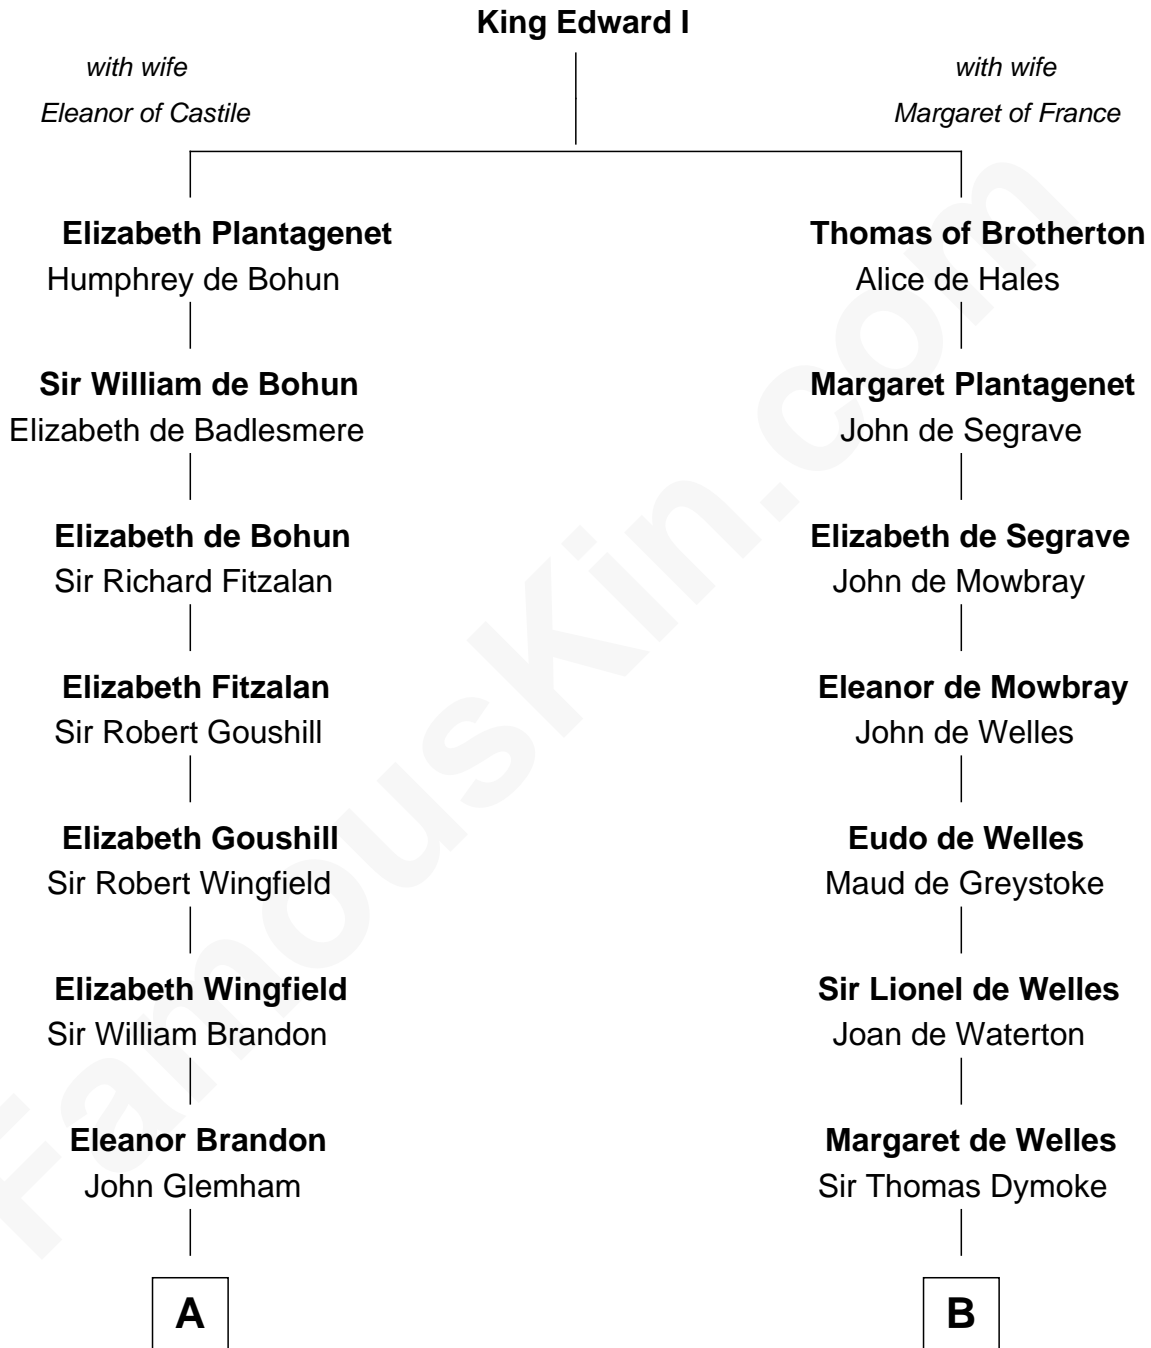

FamousKin.com

Relationship Chart of

Roger Sherman

Signer of the Declaration of Independence

14th cousin 7 times removed of

Ray Bradbury

Author of The Martian Chronicles

C

Samuel Bradbury

Frances Mary Rothead

Samuel Irving Bradbury

Mary Adell Spaulding

Samuel Hinkston Bradbury

Minnie Alice Davis

Leonard Spaulding Bradbury

Esther Marie Moberg