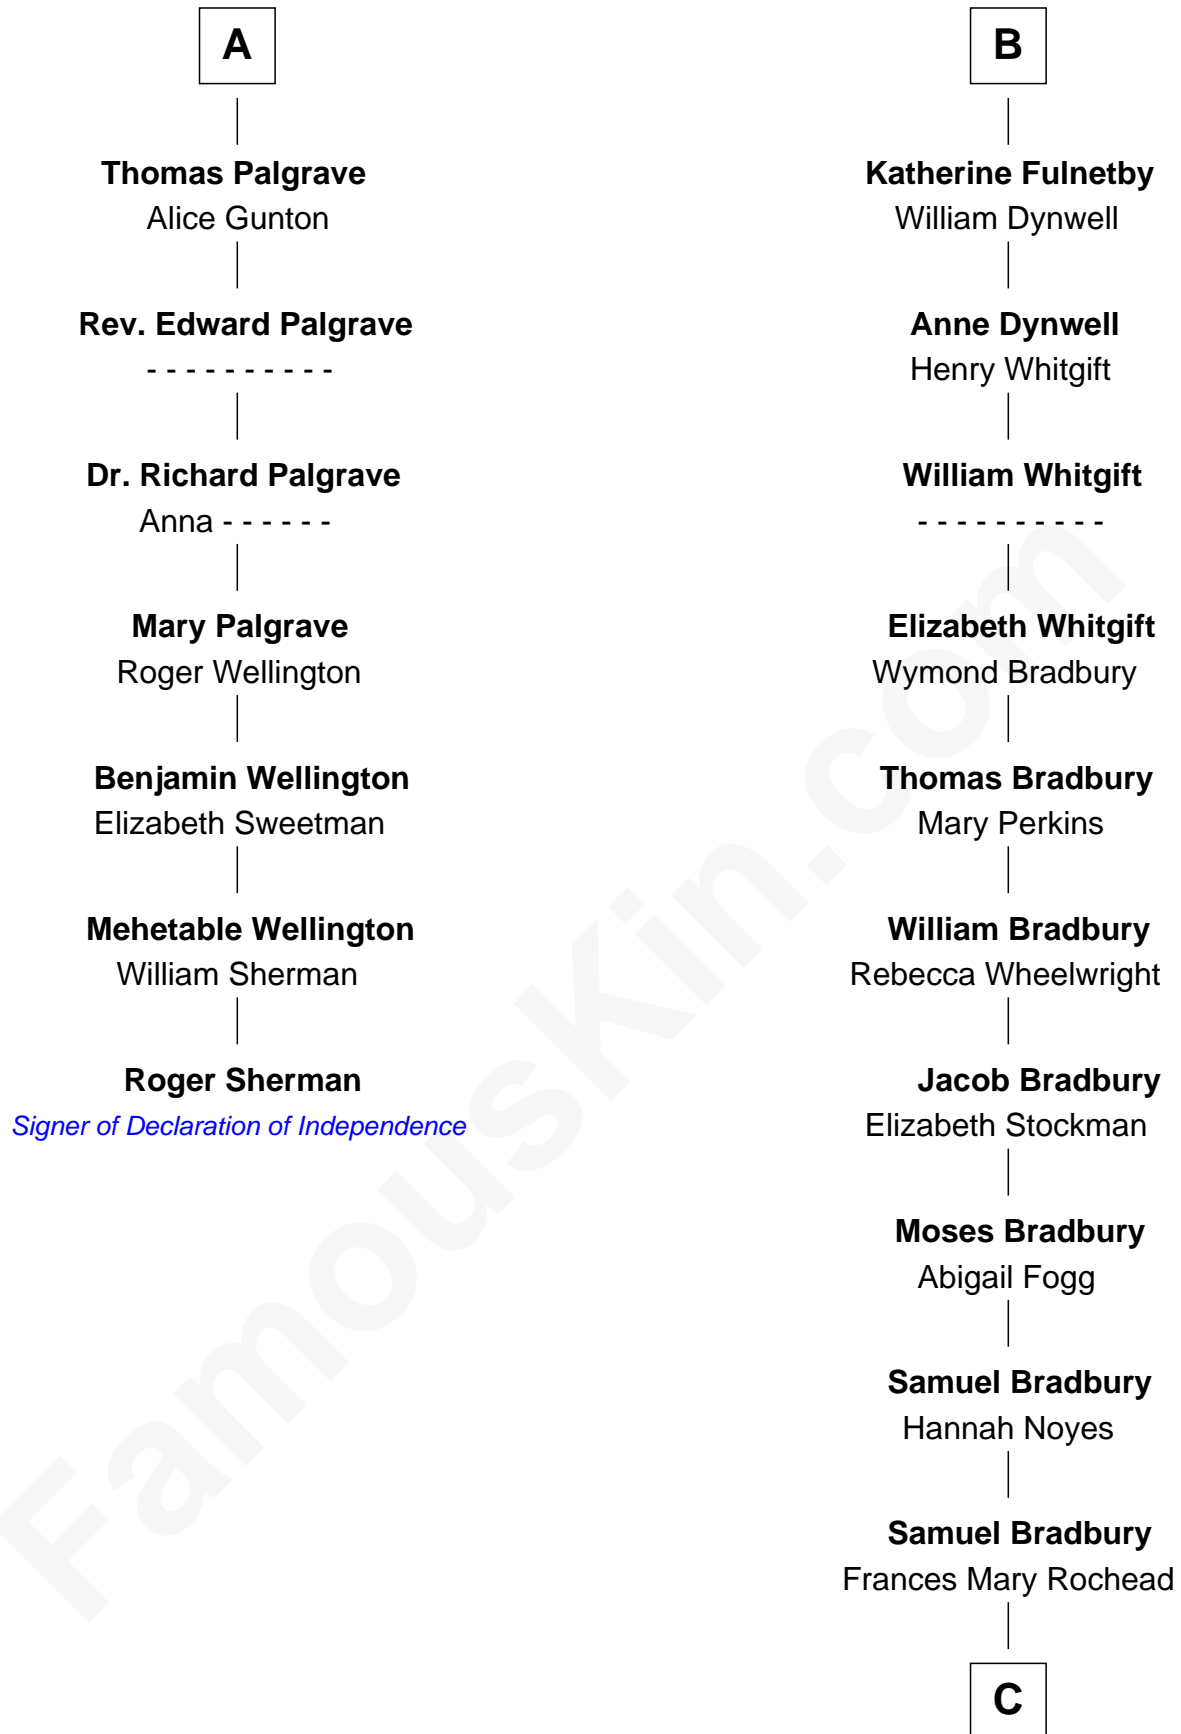

FamousKin.com

Relationship Chart of

Roger Sherman

Signer of the Declaration of Independence

13th cousin 7 times removed of

Ray Bradbury

Author of *The Martian Chronicles*

Bartholomew de Badlesmere

Margaret de Clare

Elizabeth de Badlesmere

Sir William de Bohun

Elizabeth de Bohun

Sir Richard Fitzalan

Elizabeth Fitzalan

Sir Robert Goushill

Elizabeth Goushill

Margery de Badlesmere

Sir William de Ros

Maud de Roos

John de Welles

John de Welles

Eleanor de Mowbray

Eudo de Welles

Maud de Greystoke

Sir Lionel de Welles

Joan de Waterton

Margaret de Welles

Sir Thomas Dymoke

Jane Dymoke

John Fulnetby

B

C