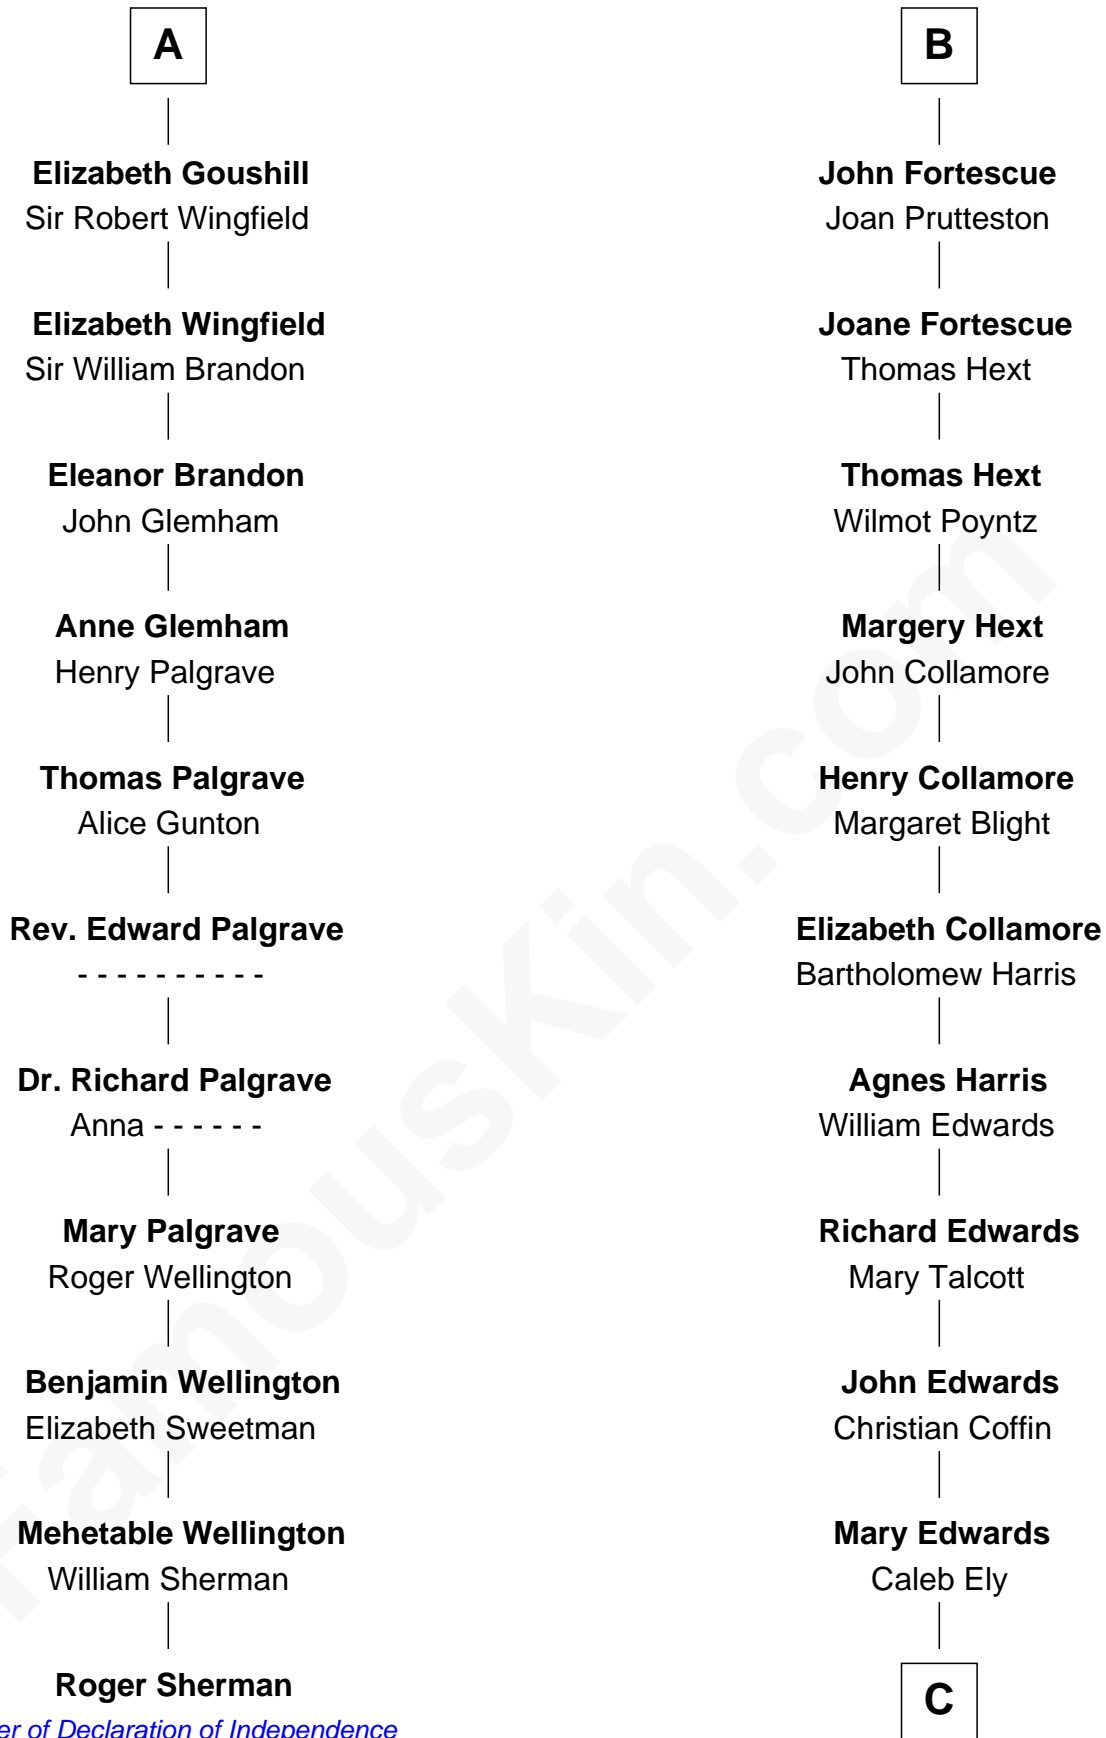

FamousKin.com

Relationship Chart of

Roger Sherman

Signer of the Declaration of Independence

17th cousin 4 times removed of

Clarence Day

Author of Life with Father

Sir Geoffrey FitzPiers

Aveline de Clare

C

William Ely

Drusilla Brewster

Mary Ely

Henry Day

Benjamin Henry Day

Evelina Shepard