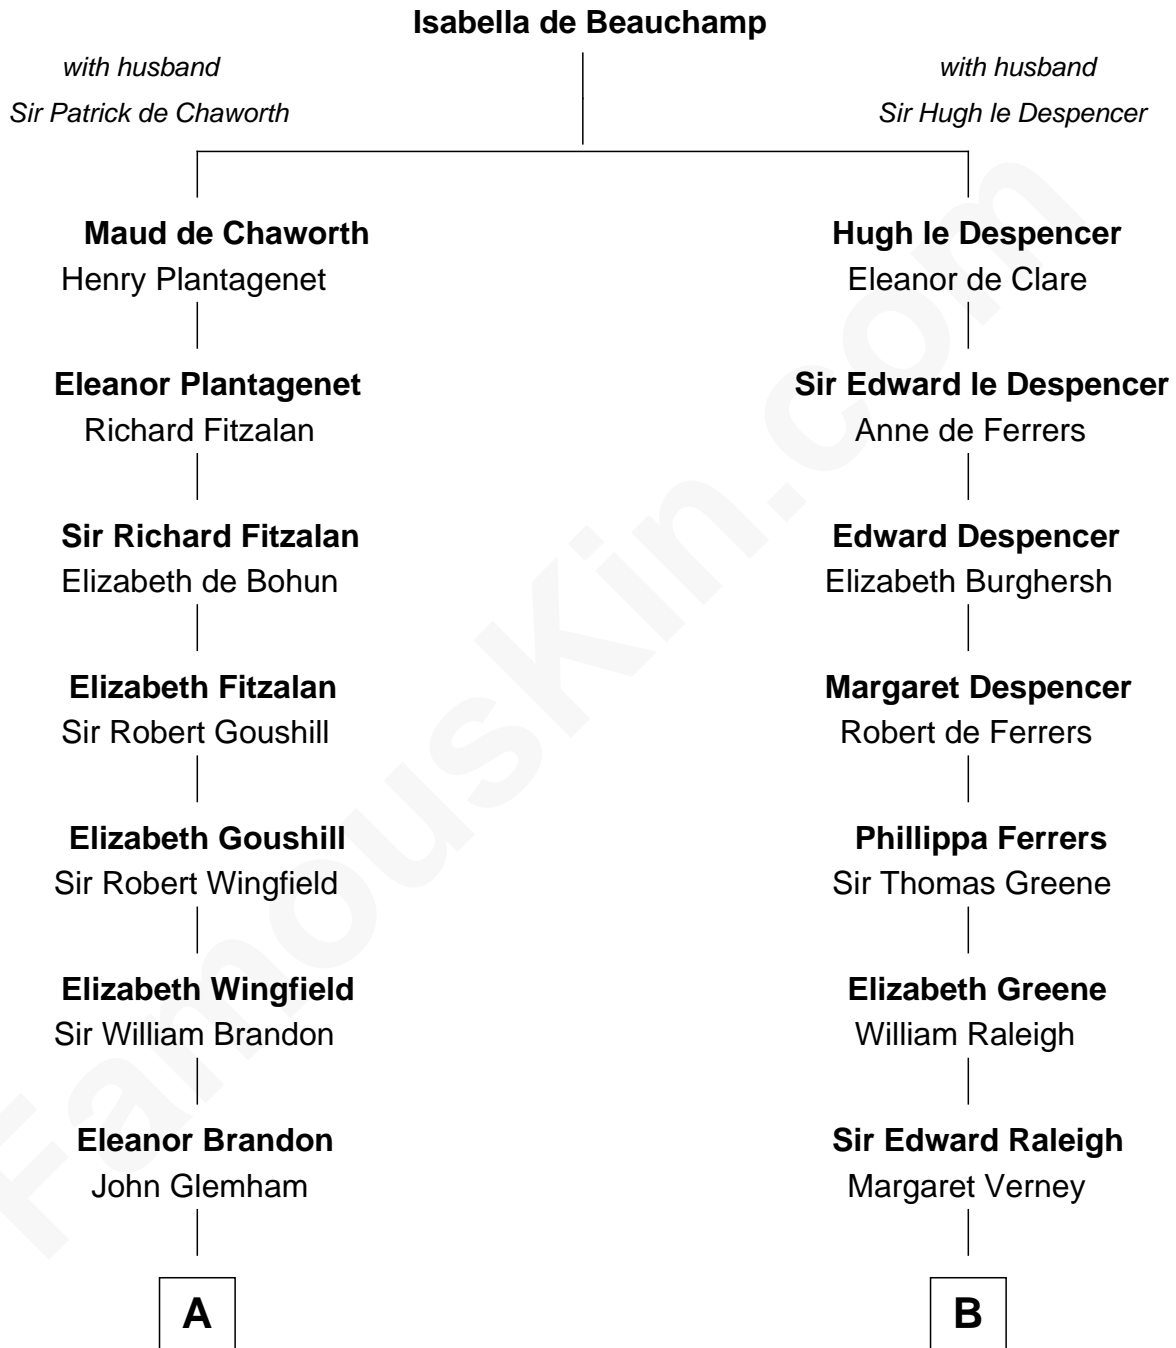

FamousKin.com

Relationship Chart of

Roger Sherman

Signer of the Declaration of Independence

14th cousin 5 times removed of

Shanghai Pierce
Texas Cattleman

C

—
Susanna Stoddard

Isaac Pearce
—

Jonathan D. Pearce

Hanna Phillips Head
—

Shanghai Pierce

Texas Cattleman

FamousKin.com