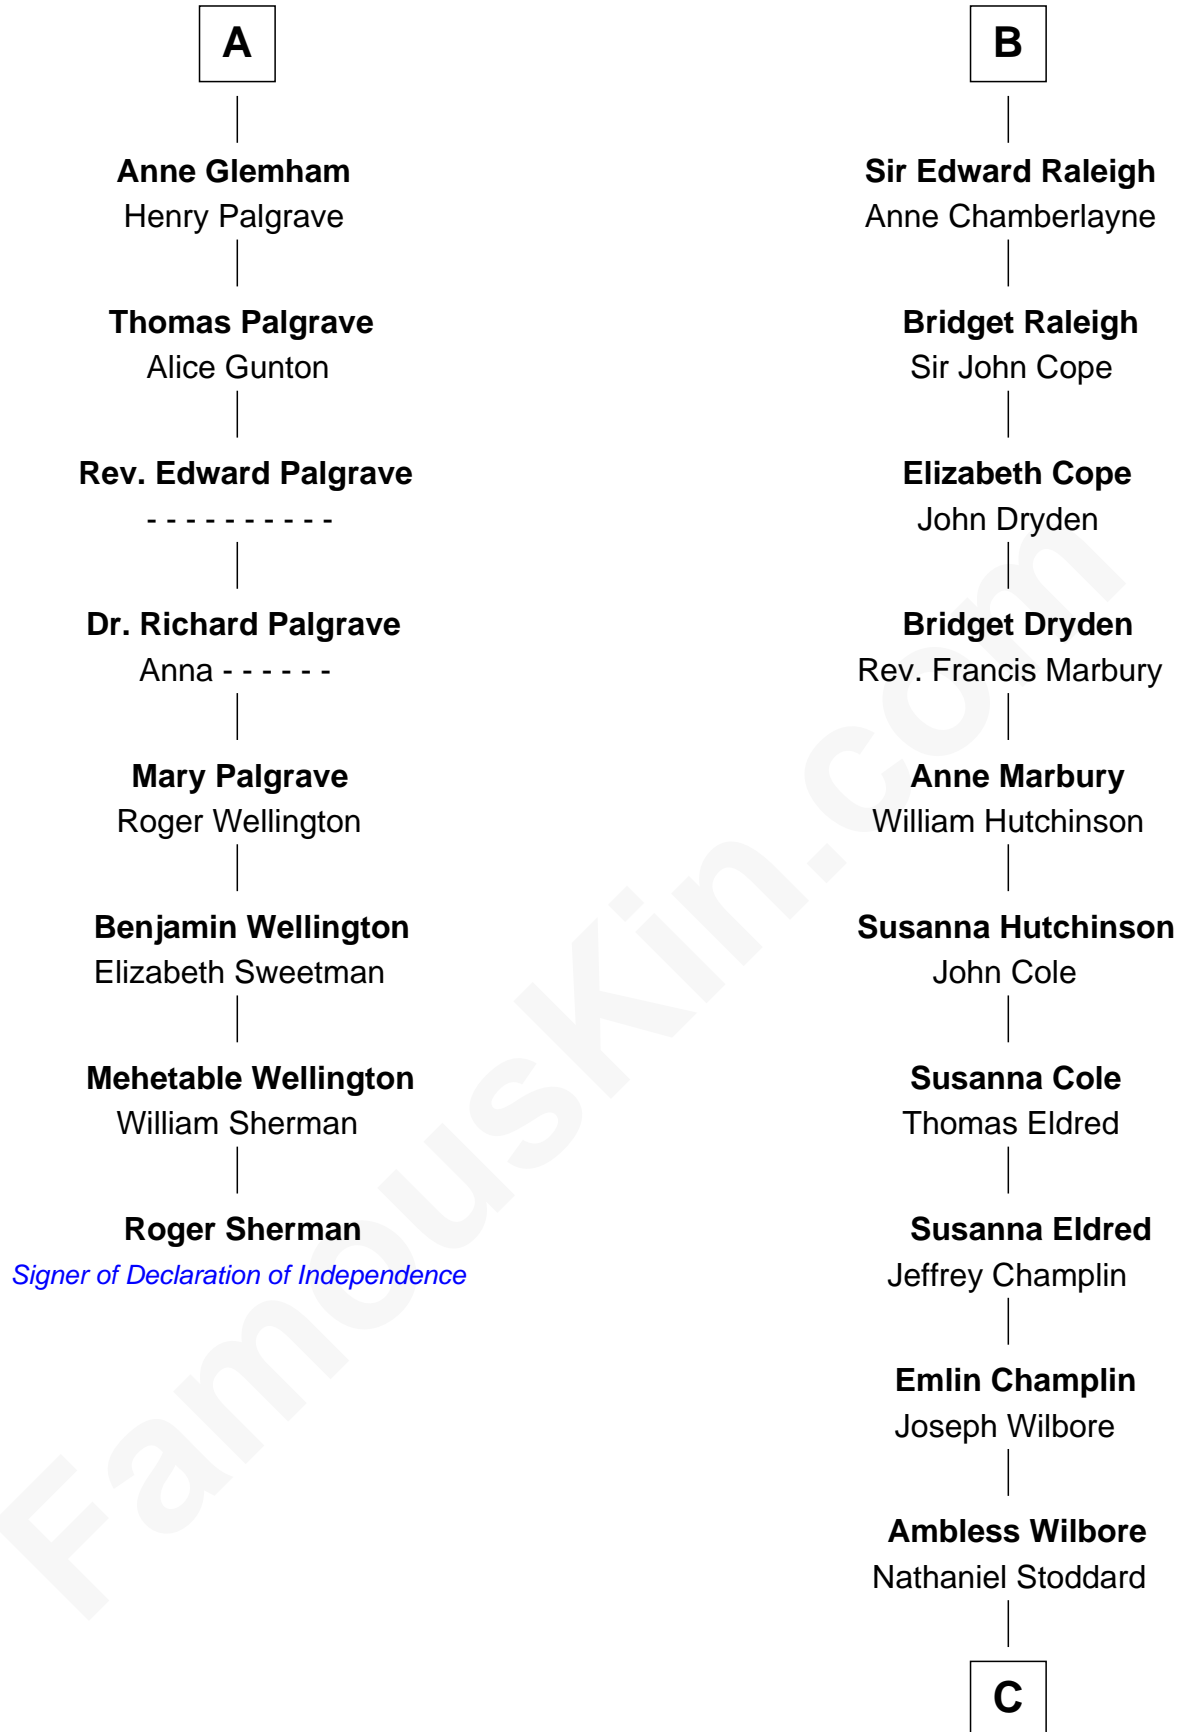

FamousKin.com

Relationship Chart of

Roger Sherman

Signer of the Declaration of Independence

14th cousin 5 times removed of

Shanghai Pierce
Texas Cattleman

C

—
Susanna Stoddard

Isaac Pearce
—

Jonathan D. Pearce

Hanna Phillips Head
—

Shanghai Pierce

Texas Cattleman

FamousKin.com