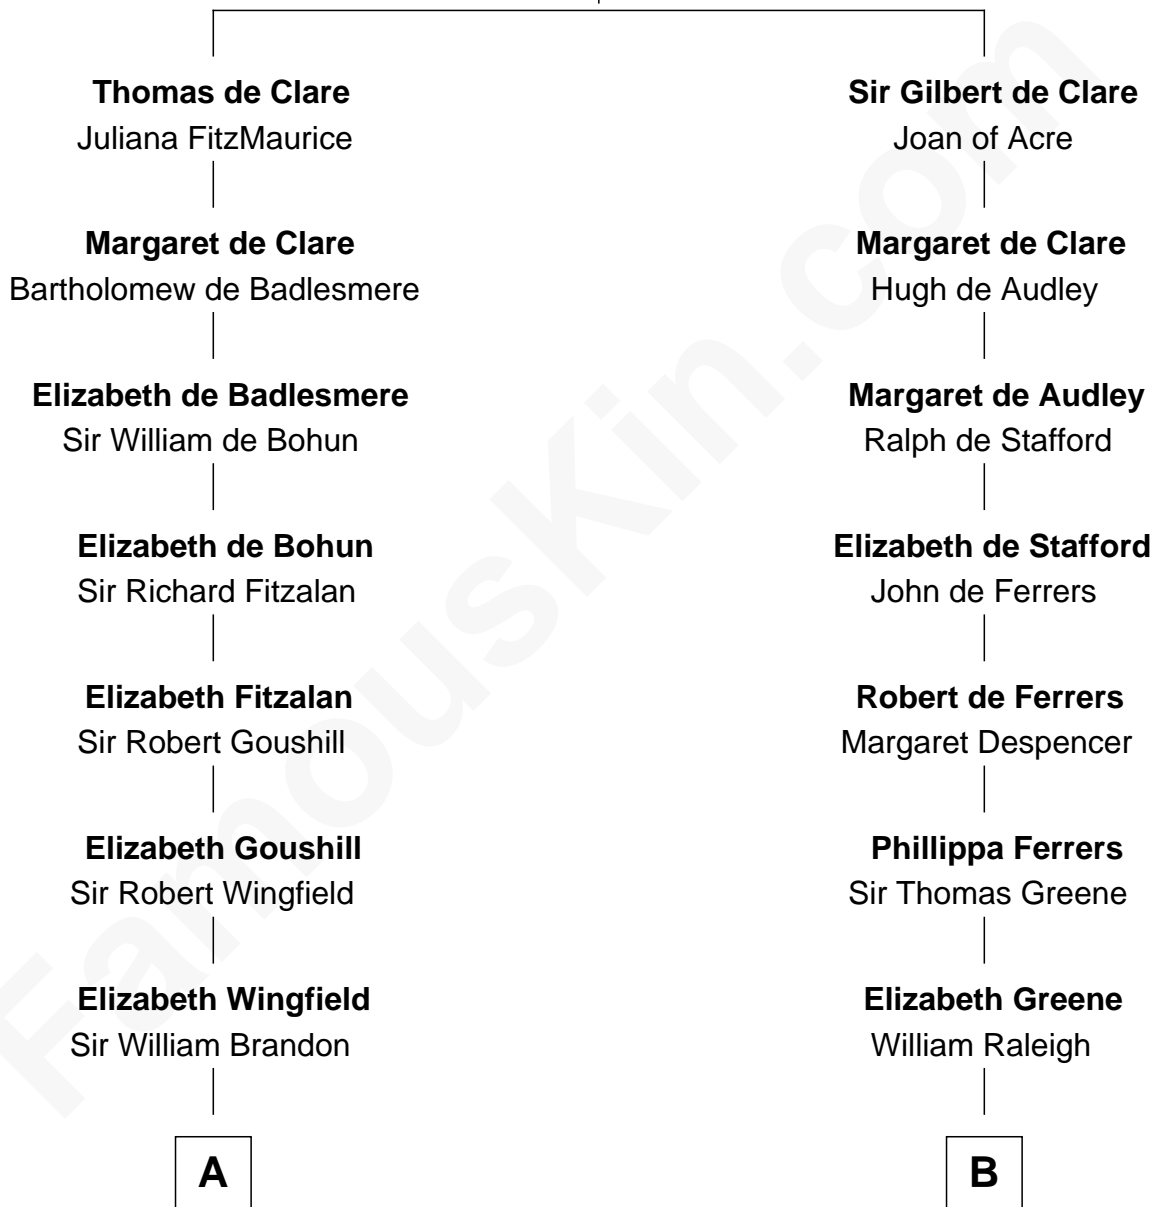

FamousKin.com

Relationship Chart of

Roger Sherman

Signer of the Declaration of Independence

15th cousin 5 times removed of

Shanghai Pierce
Texas Cattleman

Sir Richard de Clare
Maud de Lacy

C

Ambless Wilbore
Nathaniel Stoddard

Susanna Stoddard
Isaac Pearce

Jonathan D. Pearce
Hanna Phillips Head

Shanghai Pierce
Texas Cattleman

FamousKin.com